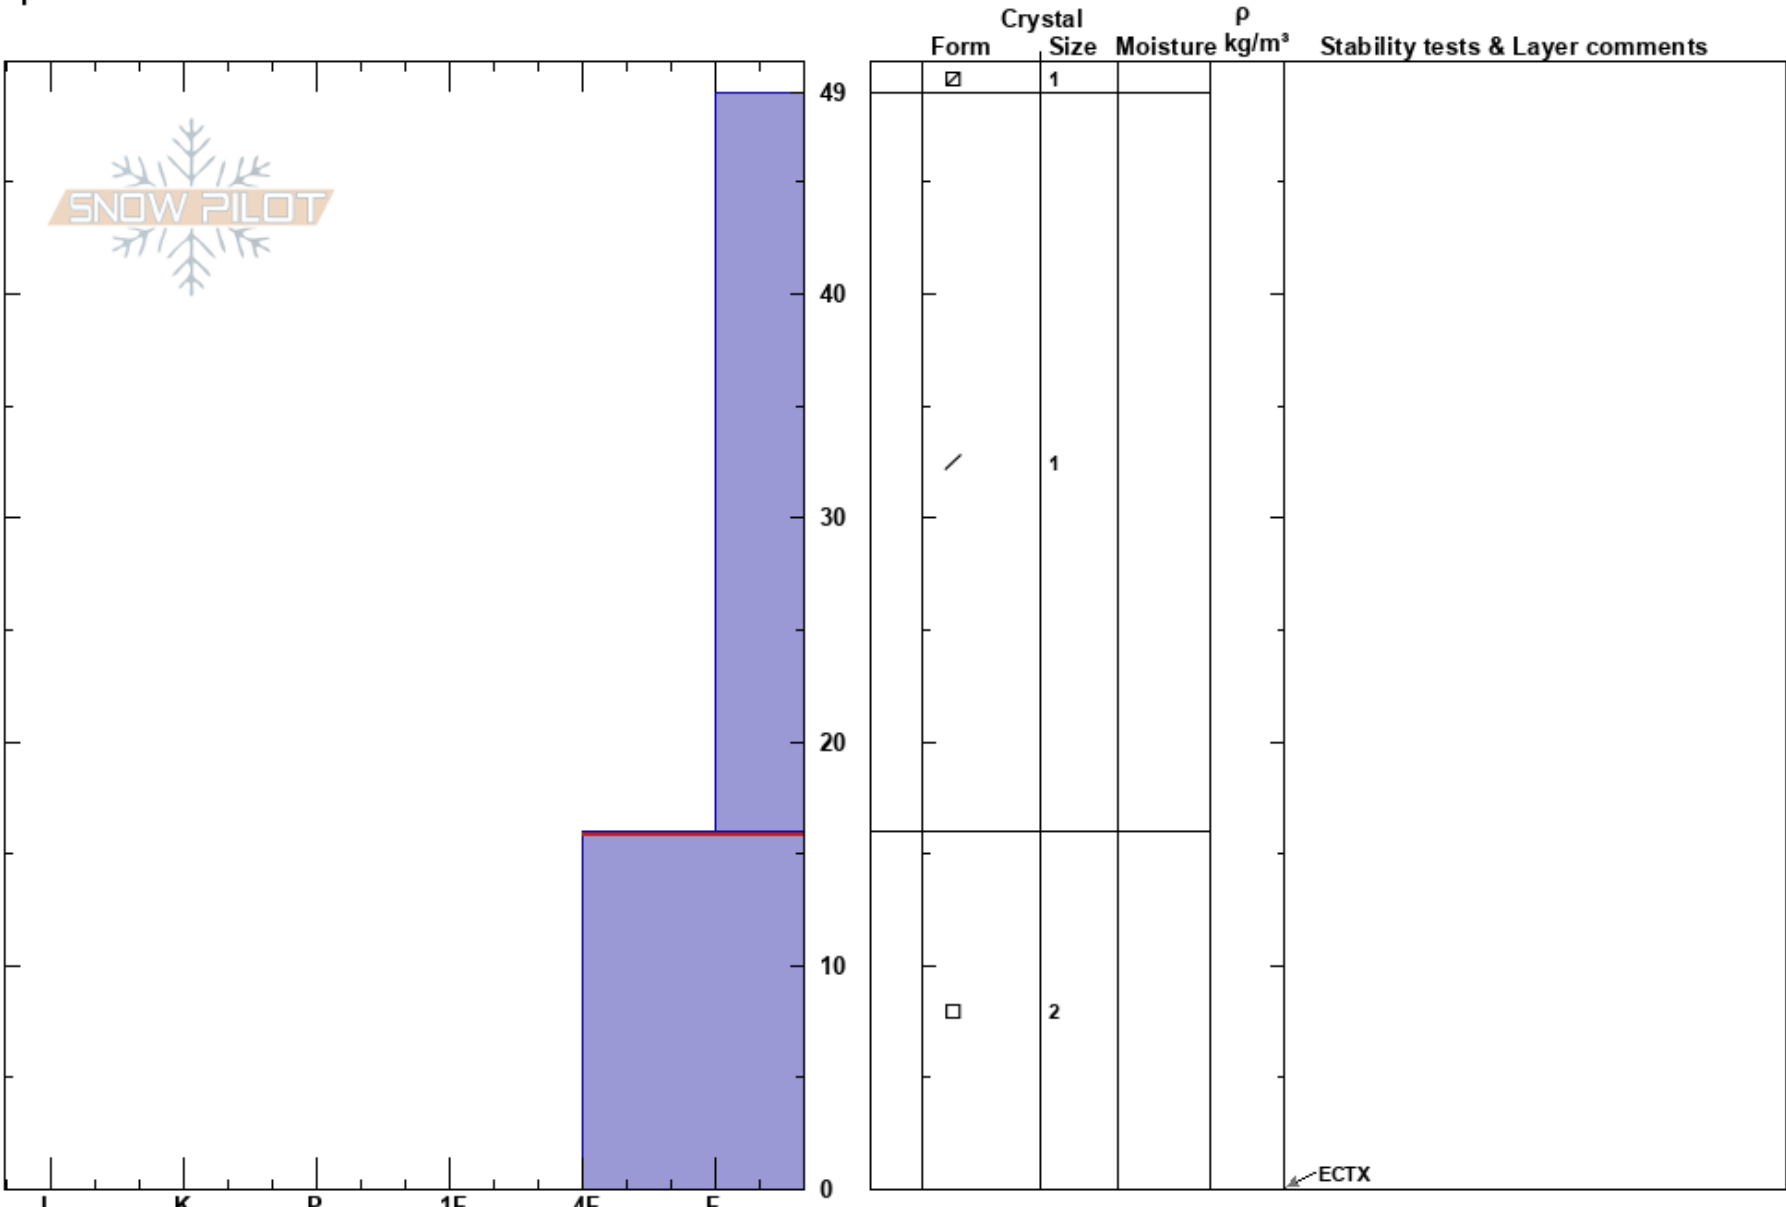

Bane
 Teton Range
 WY
 Elevation: 9534 ft
 Aspect: 56°
 Specifics:

David Cain
 11/07/2024 - 1:55am
 Co-ord:
 Slope Angle: 34°
 Wind Loading: no

Stability:
 Air Temperature:
 Sky Cover: CLR
 Precipitation: NO
 Wind: Calm

HS:49
 PF:49 16-0cm: Problematic layer

Layer Notes:

Notes: early season quick baseline pit