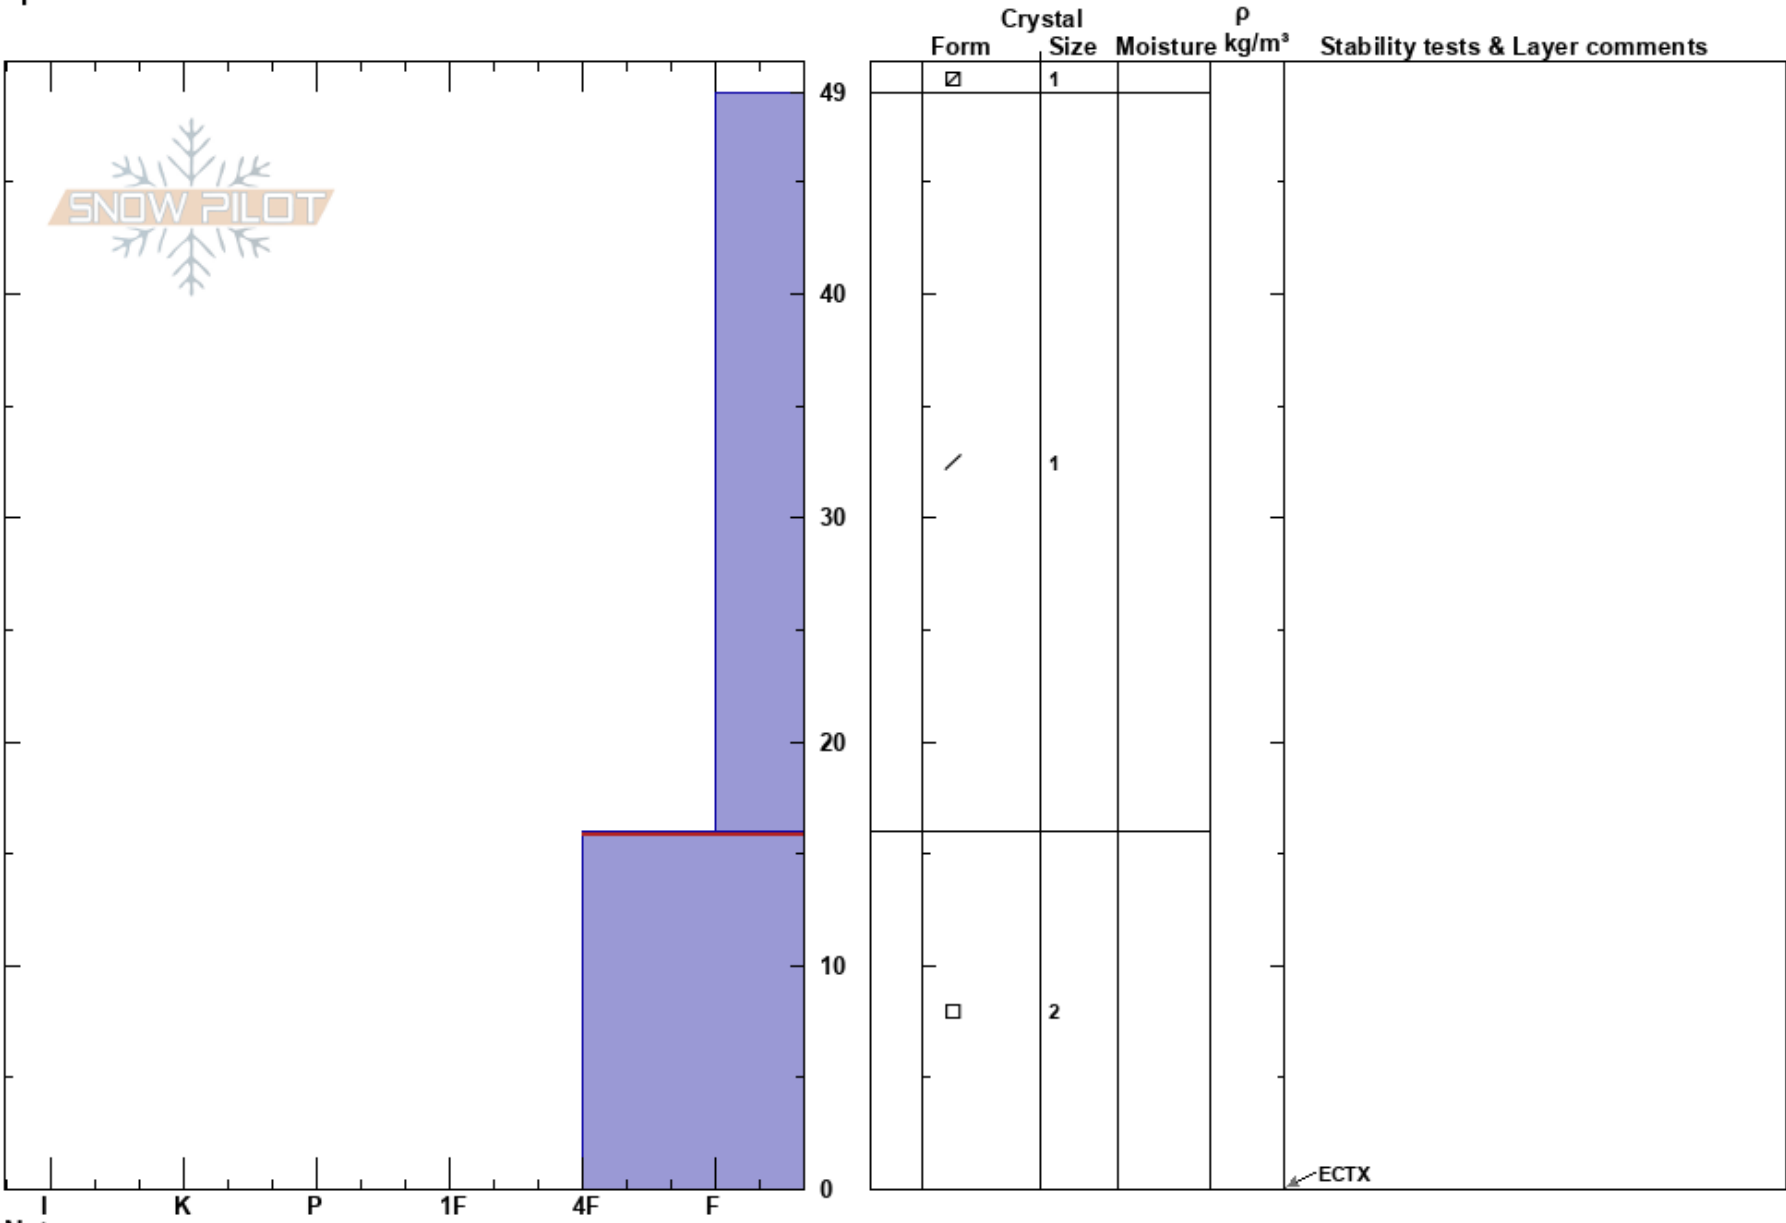

Bane  
 Teton Range  
 WY  
 Elevation: 9534 ft  
 Aspect: 56°  
 Specifics:

David Cain  
 11/07/2024 - 1:55am  
 Co-ord:  
 Slope Angle: 34°  
 Wind Loading: no

Stability:  
 Air Temperature:  
 Sky Cover: CLR  
 Precipitation: NO  
 Wind: Calm

HS:49  
 PF:49 16-0cm: Problematic layer

Layer Notes:

Notes: early season quick baseline pit