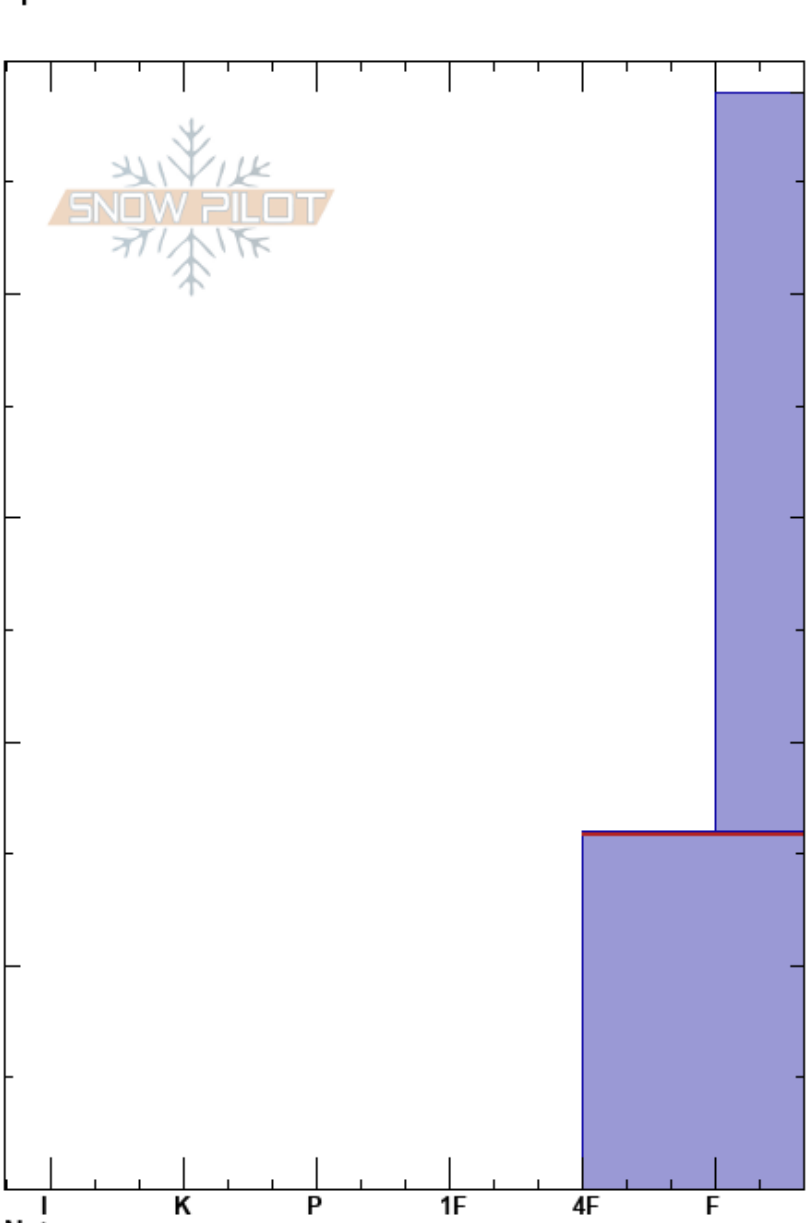

Bane
 Teton Range
 WY
 Elevation: 9534 ft
 Aspect: 56°
 Specifics:

David Cain
 11/07/2024 - 1:55am
 Co-ord:
 Slope Angle: 34°
 Wind Loading: no

Stability:
 Air Temperature:
 Sky Cover: CLR
 Precipitation: NO
 Wind: Calm

HS:49
 PF:49 16-0cm: Problematic layer

Crystal Form	Crystal Size	Moisture	ρ kg/m ³	Stability tests & Layer comments
☐	1			
/	1			
☐	2			

Notes: early season quick baseline pit

ECTX