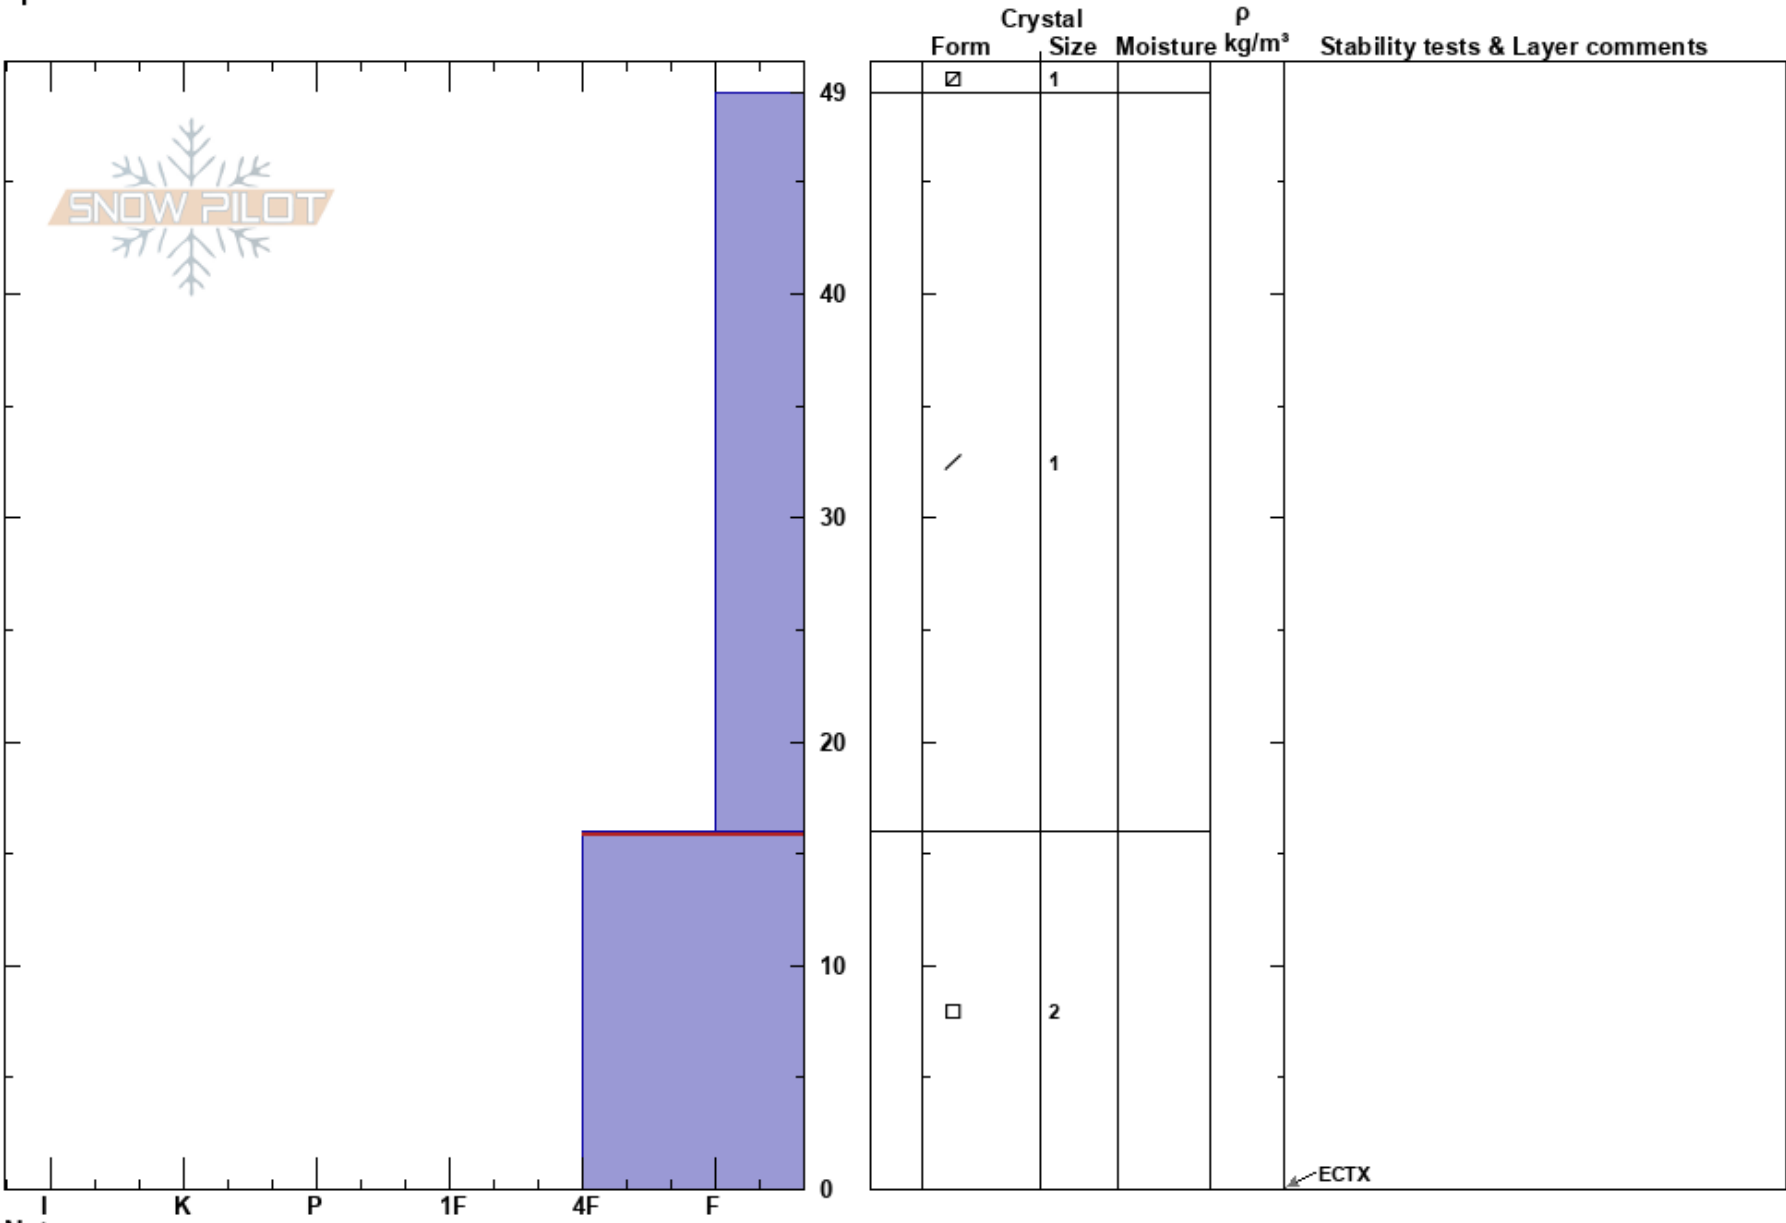

Bane
 Teton Range
 WY
 Elevation: 9534 ft
 Aspect: 56°
 Specifics:

David Cain
 11/07/2024 - 1:55am
 Co-ord:
 Slope Angle: 34°
 Wind Loading: no

Stability:
 Air Temperature:
 Sky Cover: CLR
 Precipitation: NO
 Wind: Calm

HS:49
 PF:49 16-0cm: Problematic layer

Layer Notes:

Notes: early season quick baseline pit