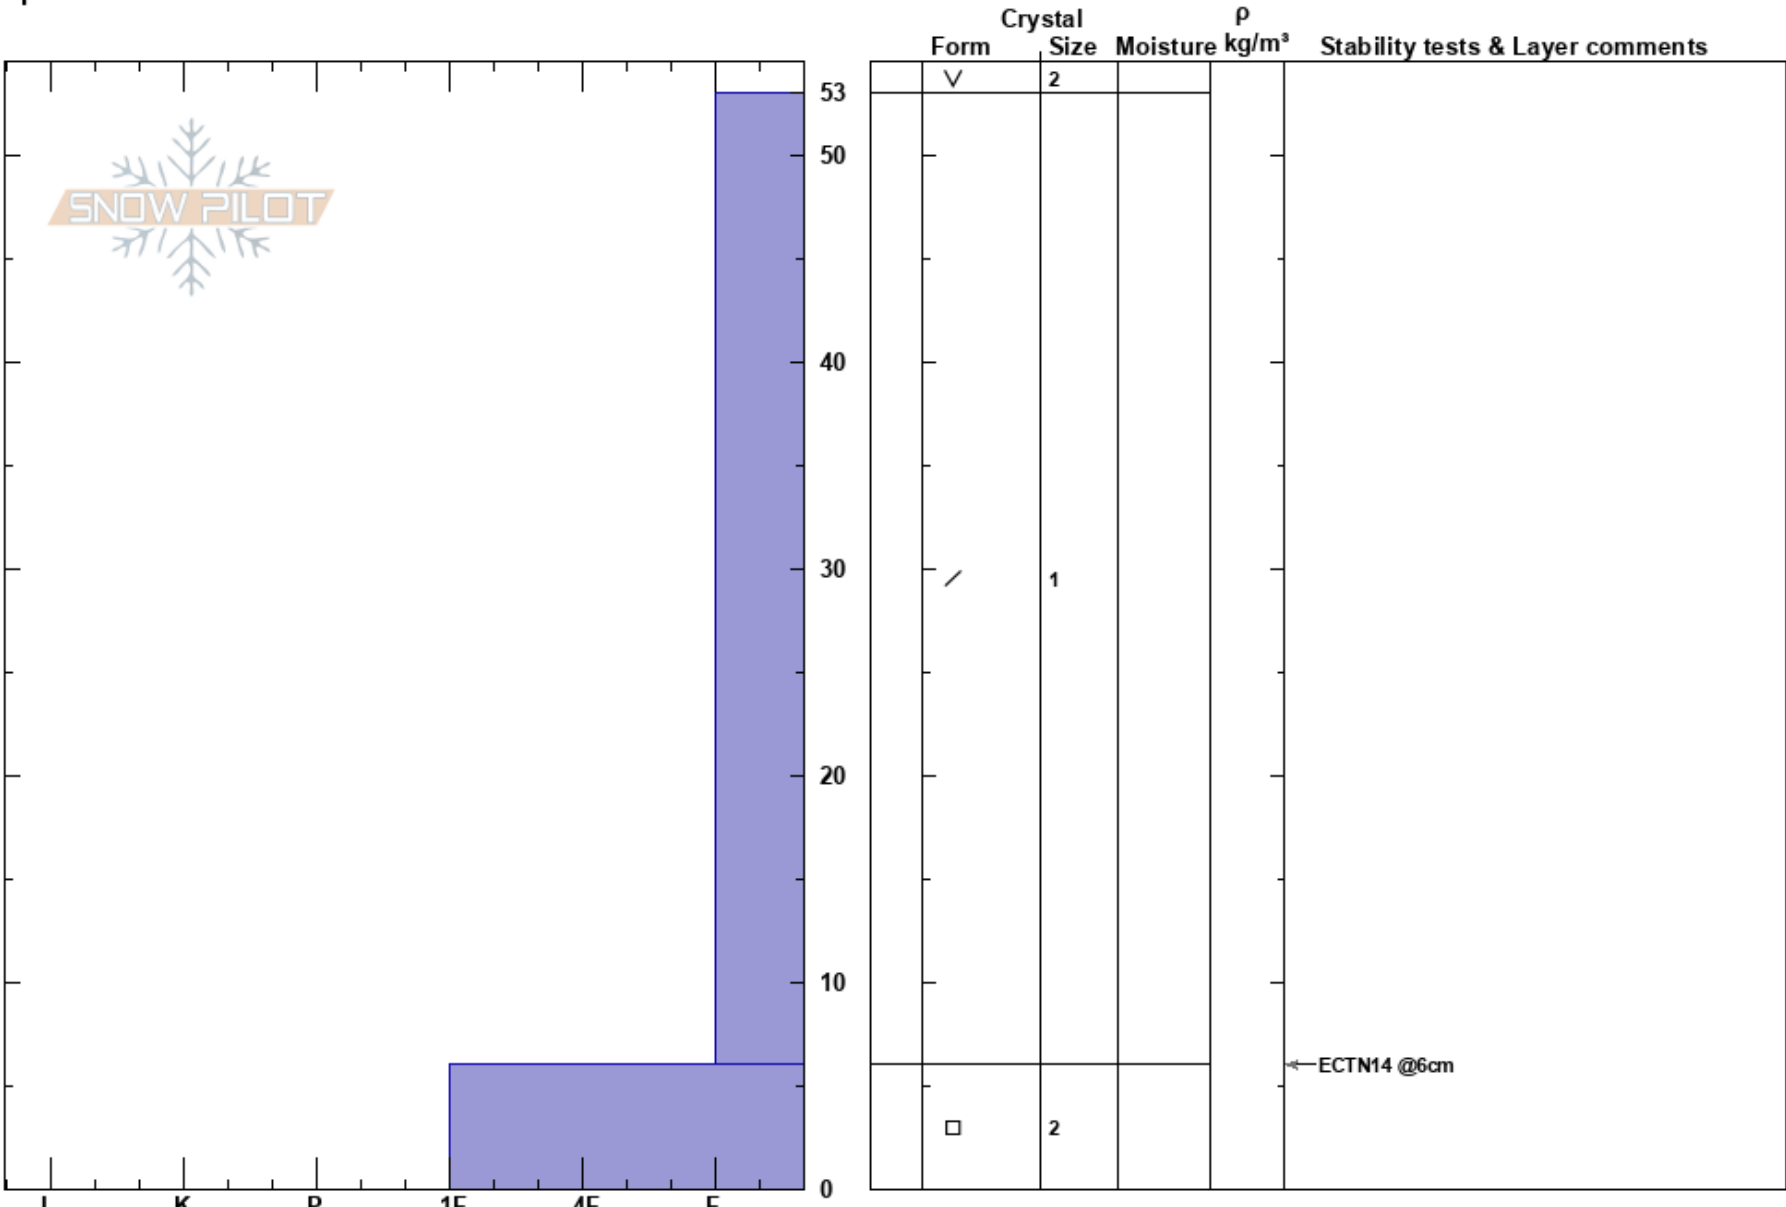

Marys/ Mellehese
 Teton Range
 WY
 Elevation: 9794 ft
 Aspect: 328°
 Specifics:

David Cain
 11/07/2024 - 1:35pm
 Co-ord:
 Slope Angle: 35°
 Wind Loading: no

Stability: Good
 Air Temperature:
 Sky Cover: CLR
 Precipitation: NO
 Wind: Calm

HS:53
 PF:50 6-0cm:Problematic layer

Layer Notes:

Notes: early season baseline pit