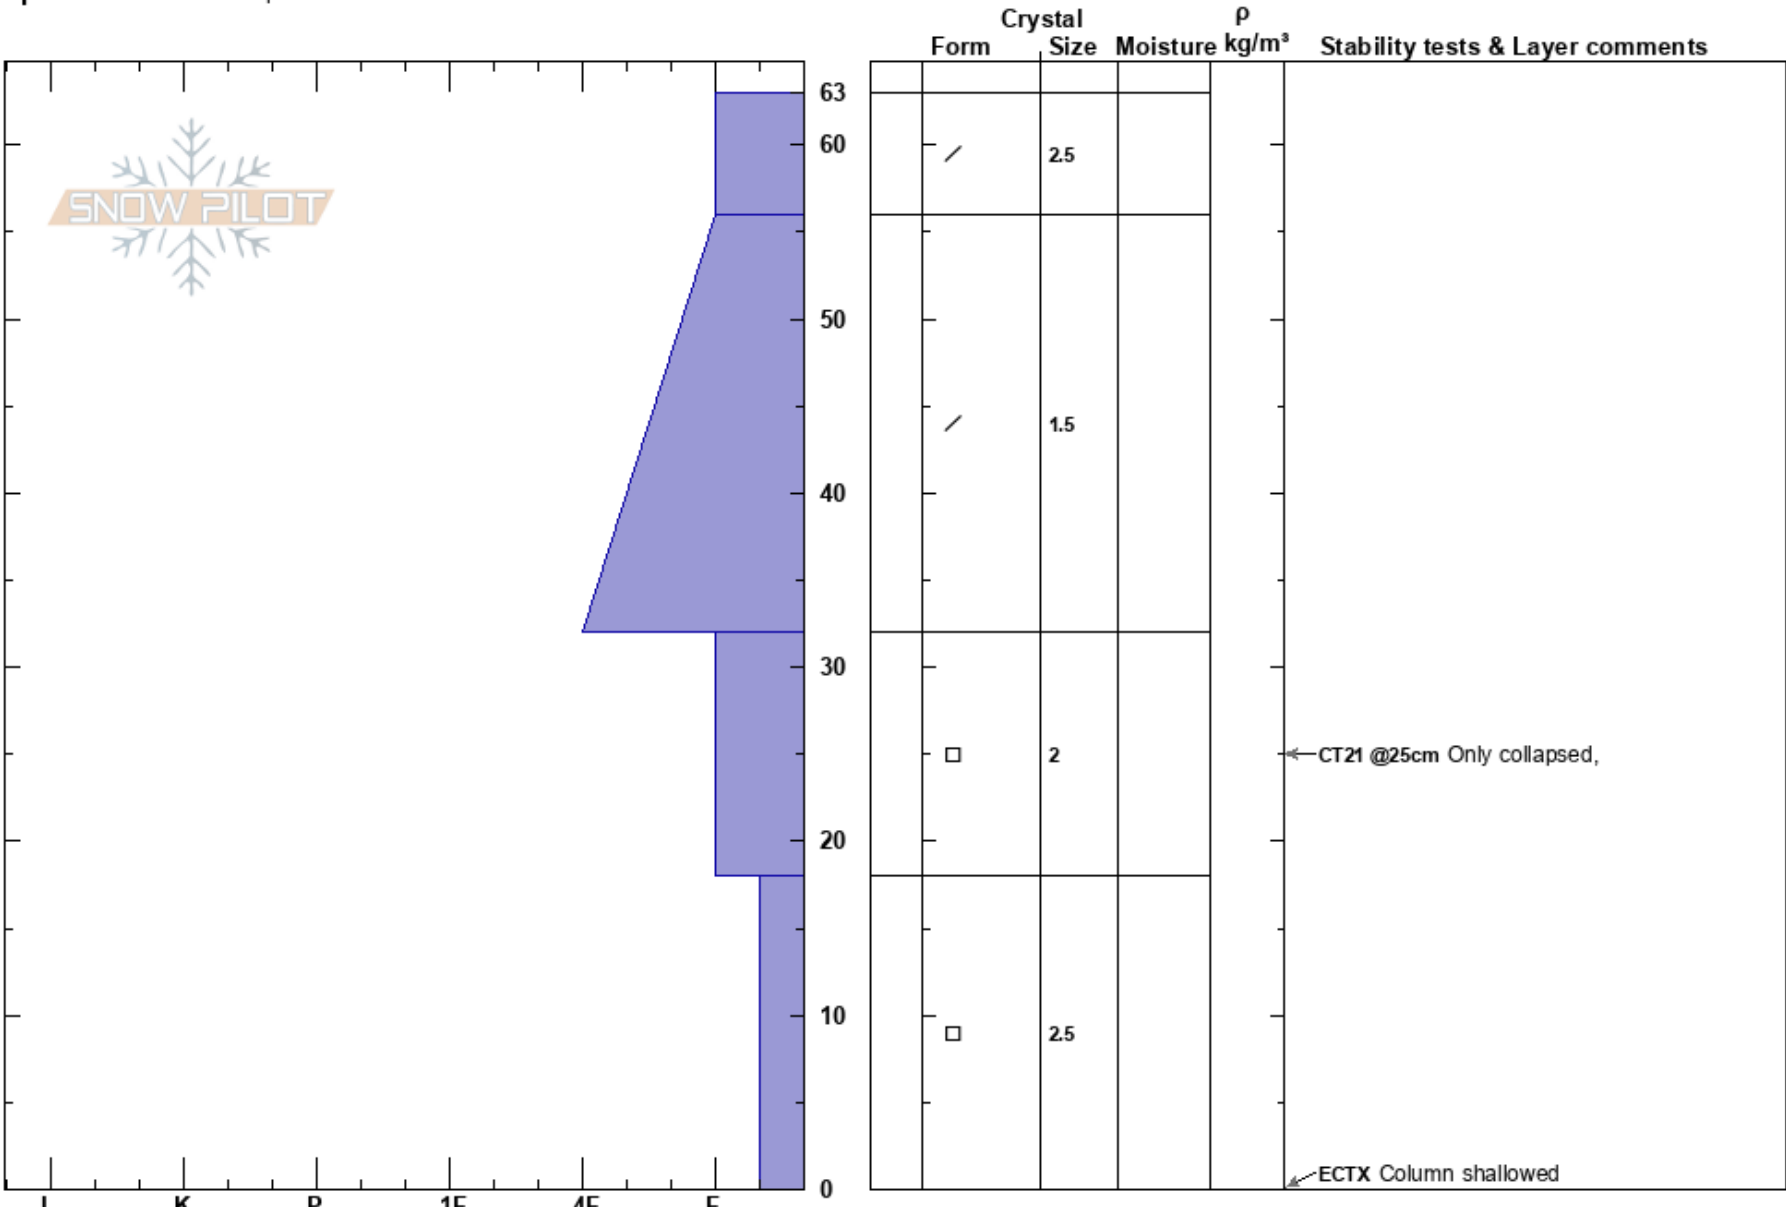

Early season Arkansas
 Fremont Pass
 CO
Elevation: 1170 ft
Aspect: 41°
Specifics: We skied slope

Kevin Winget
 11/06/2024 - 2:00pm
Co-ord: 39.35016N, -106.17416W
Slope Angle: 31°
Wind Loading: yes

Stability: Good **HS:**63
Air Temperature: -10°C
Sky Cover: BKN
Precipitation: S-1
Wind: W Light Breeze

Layer Notes:
 32-18cm: Problematic layer

Notes: