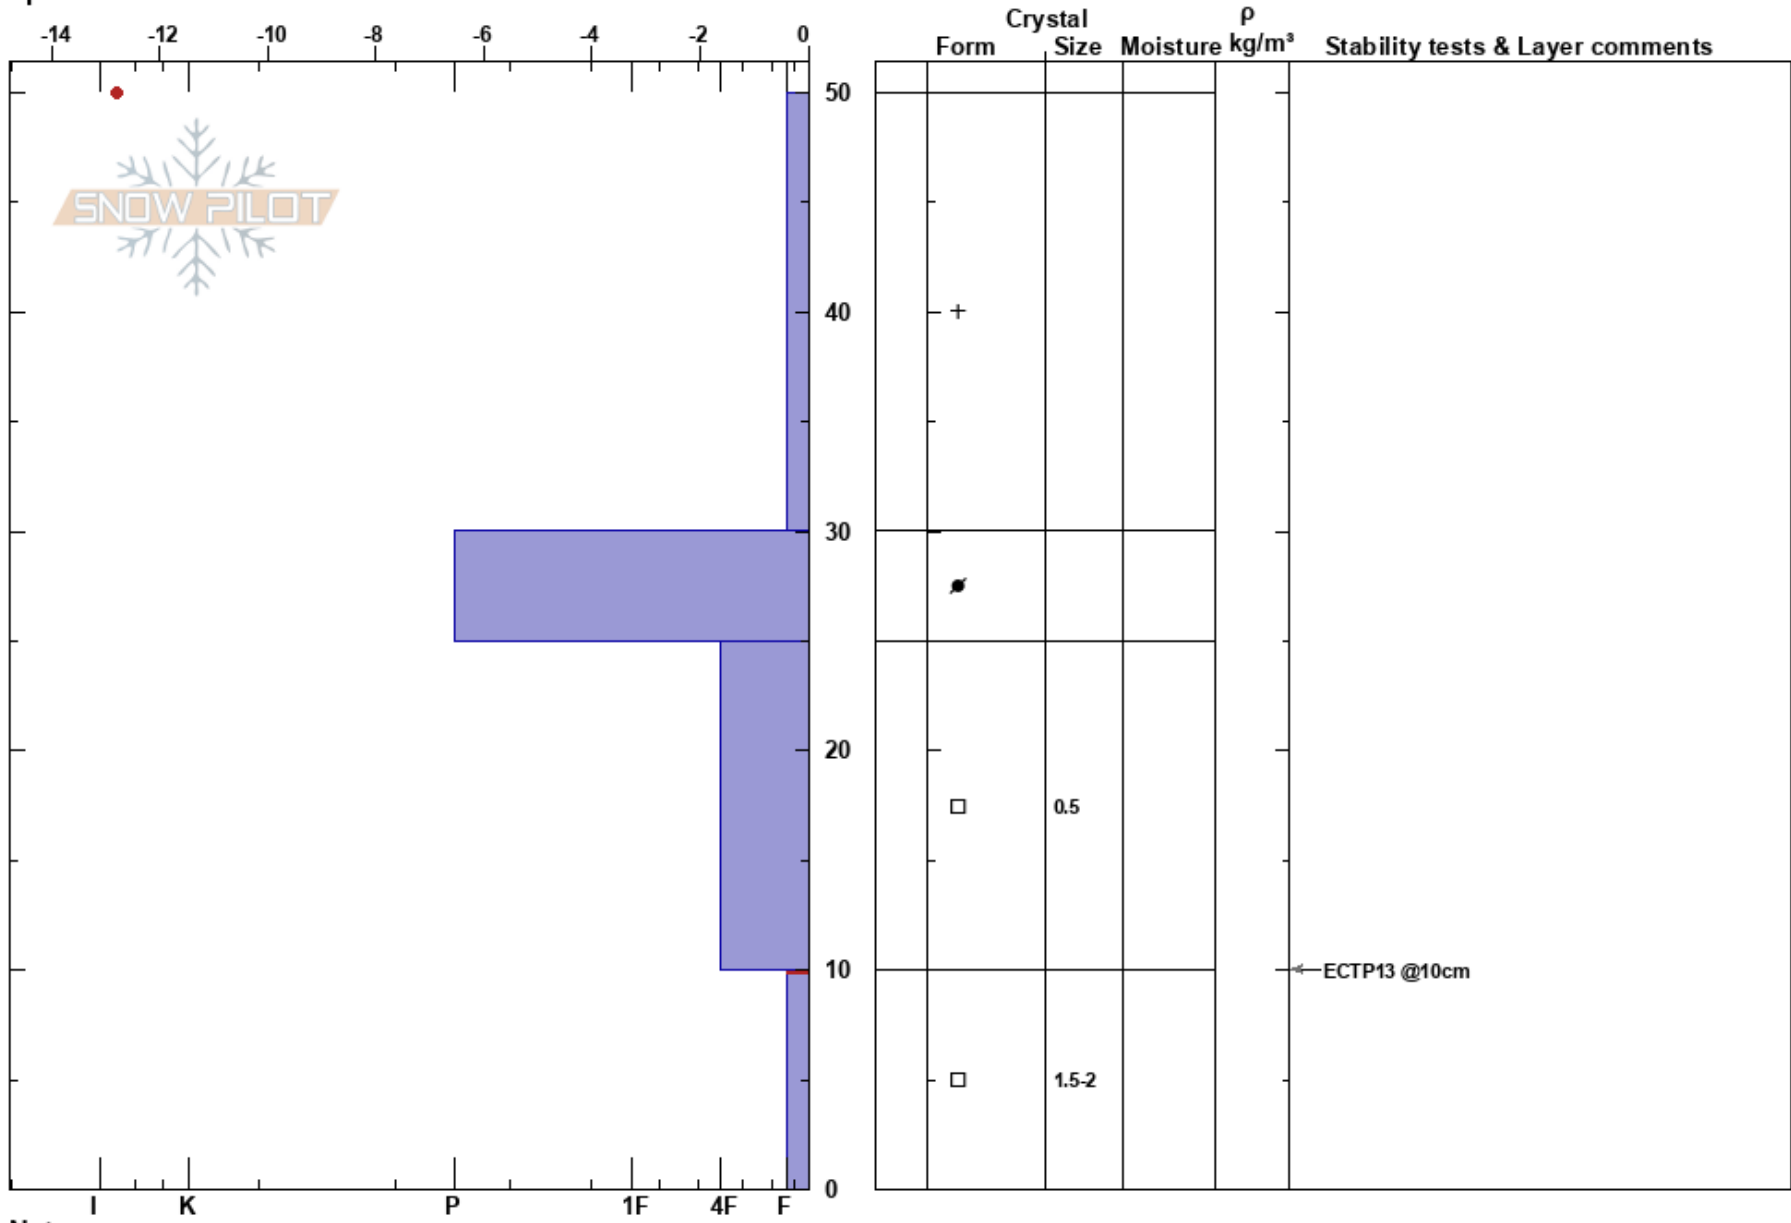

Humbug Gulch
 Vail/Summit County
 CO
Elevation: 11900 ft
Aspect: NE
Specifics:

Kevin Nikolaides
 11/06/2024 - 3:00pm
Co-ord: 39.43126N, -106.15032E
Slope Angle: 15°
Wind Loading: yes

Stability:
Air Temperature: **HS:**50 **PF:**50 **Layer Notes:** 10-0cm: Problematic layer
Sky Cover: SCT
Precipitation: NO
Wind: N Light Breeze