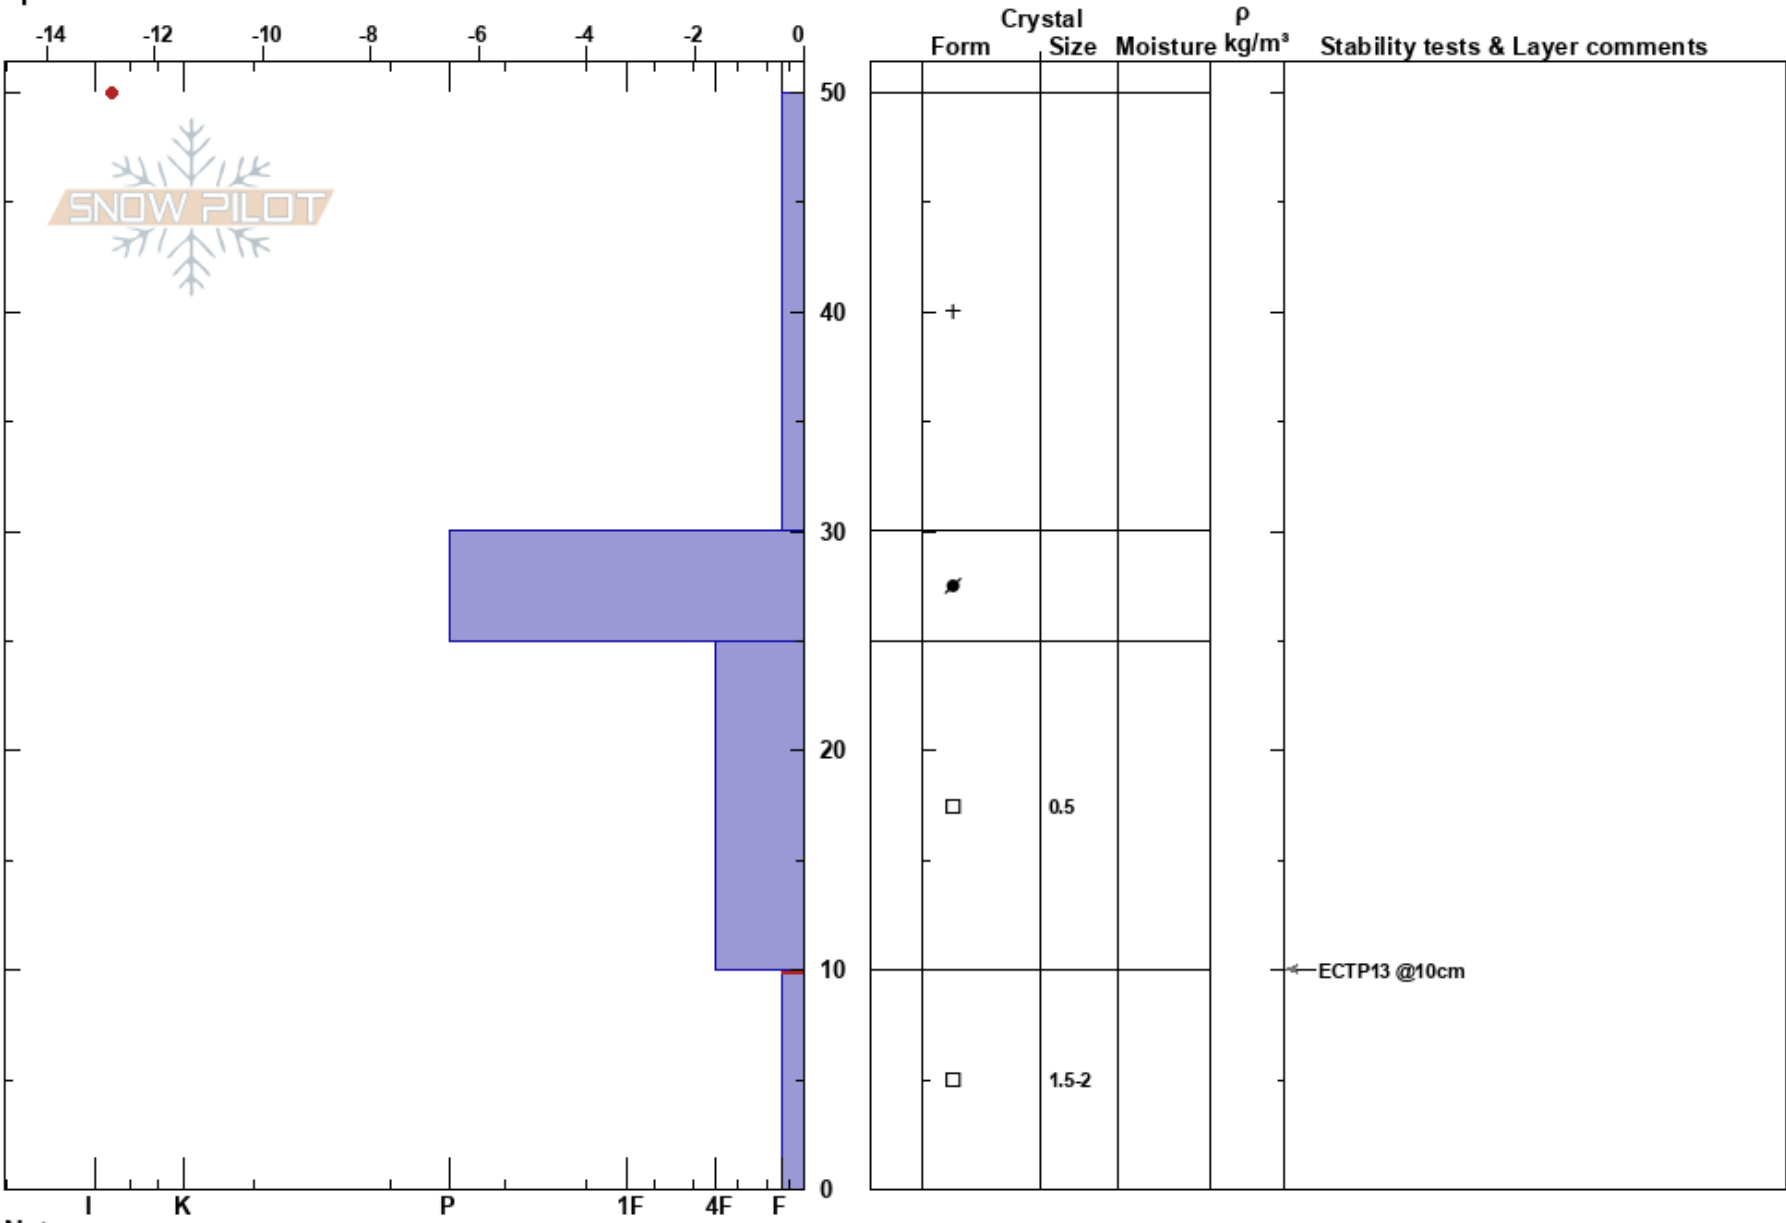

Humbug Gulch
 Vail/Summit County
 CO
Elevation: 11900 ft
Aspect: NE
Specifics:

Kevin Nikolaides
 11/06/2024 - 3:00pm
Co-ord: 39.43126N, -106.15032E
Slope Angle: 15°
Wind Loading: yes

Stability:
Air Temperature: **HS:50** **PF:50** **Layer Notes:** 10-0cm: Problematic layer
Sky Cover: SCT
Precipitation: NO
Wind: N Light Breeze