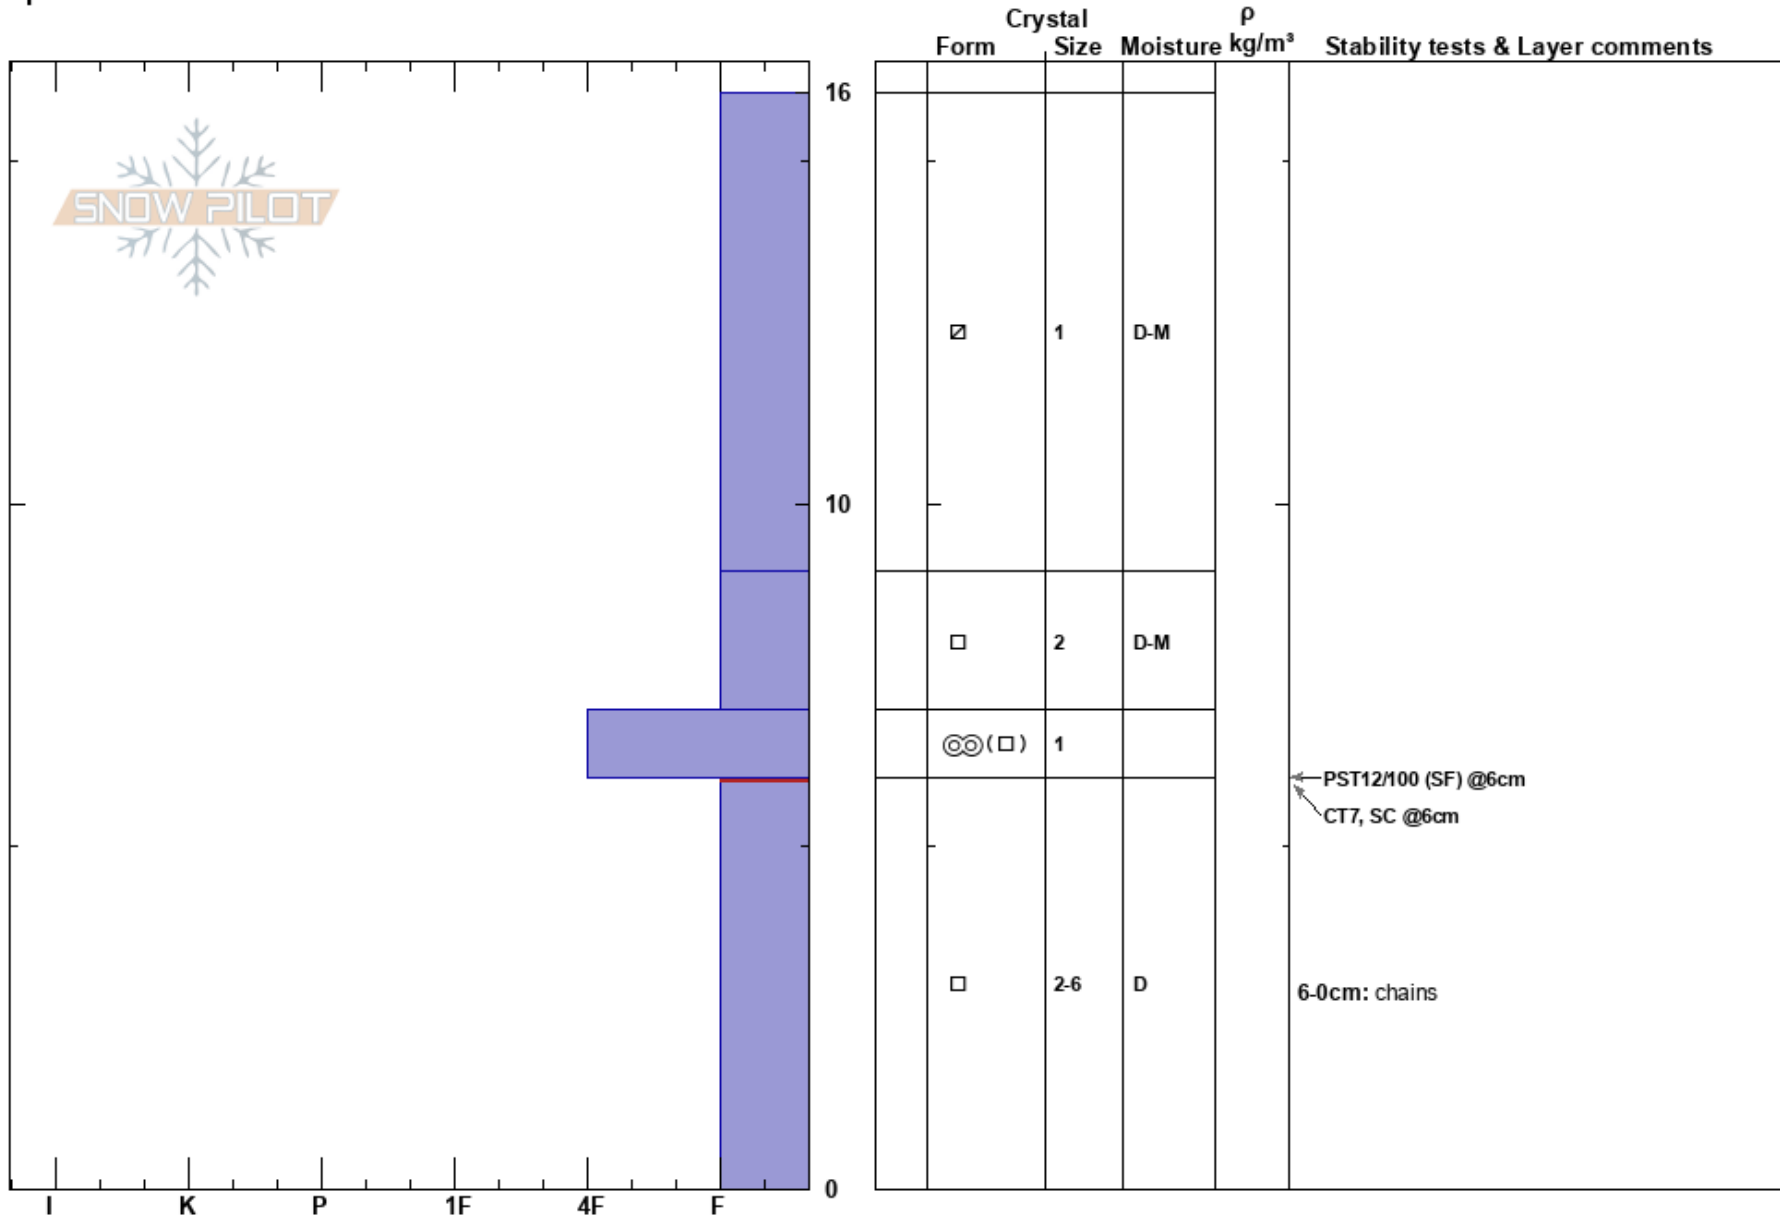

Below Frog Lake
 Central Sierra
 CA
Elevation: 8650 ft
Aspect: 351°
Specifics:

Brandon Schwartz
 11/06/2024 - 11:20am
Co-ord: 38.68761N, -119.98137W
Slope Angle: 25°
Wind Loading: no

Stability: Very Good
Air Temperature: -2°C
Sky Cover: CLR
Precipitation: NO
Wind: NE Strong

Layer Notes:
 6-0cm: chains
 6-0cm: Problematic layer

Notes: Pit dug in open, near treeline terrain.