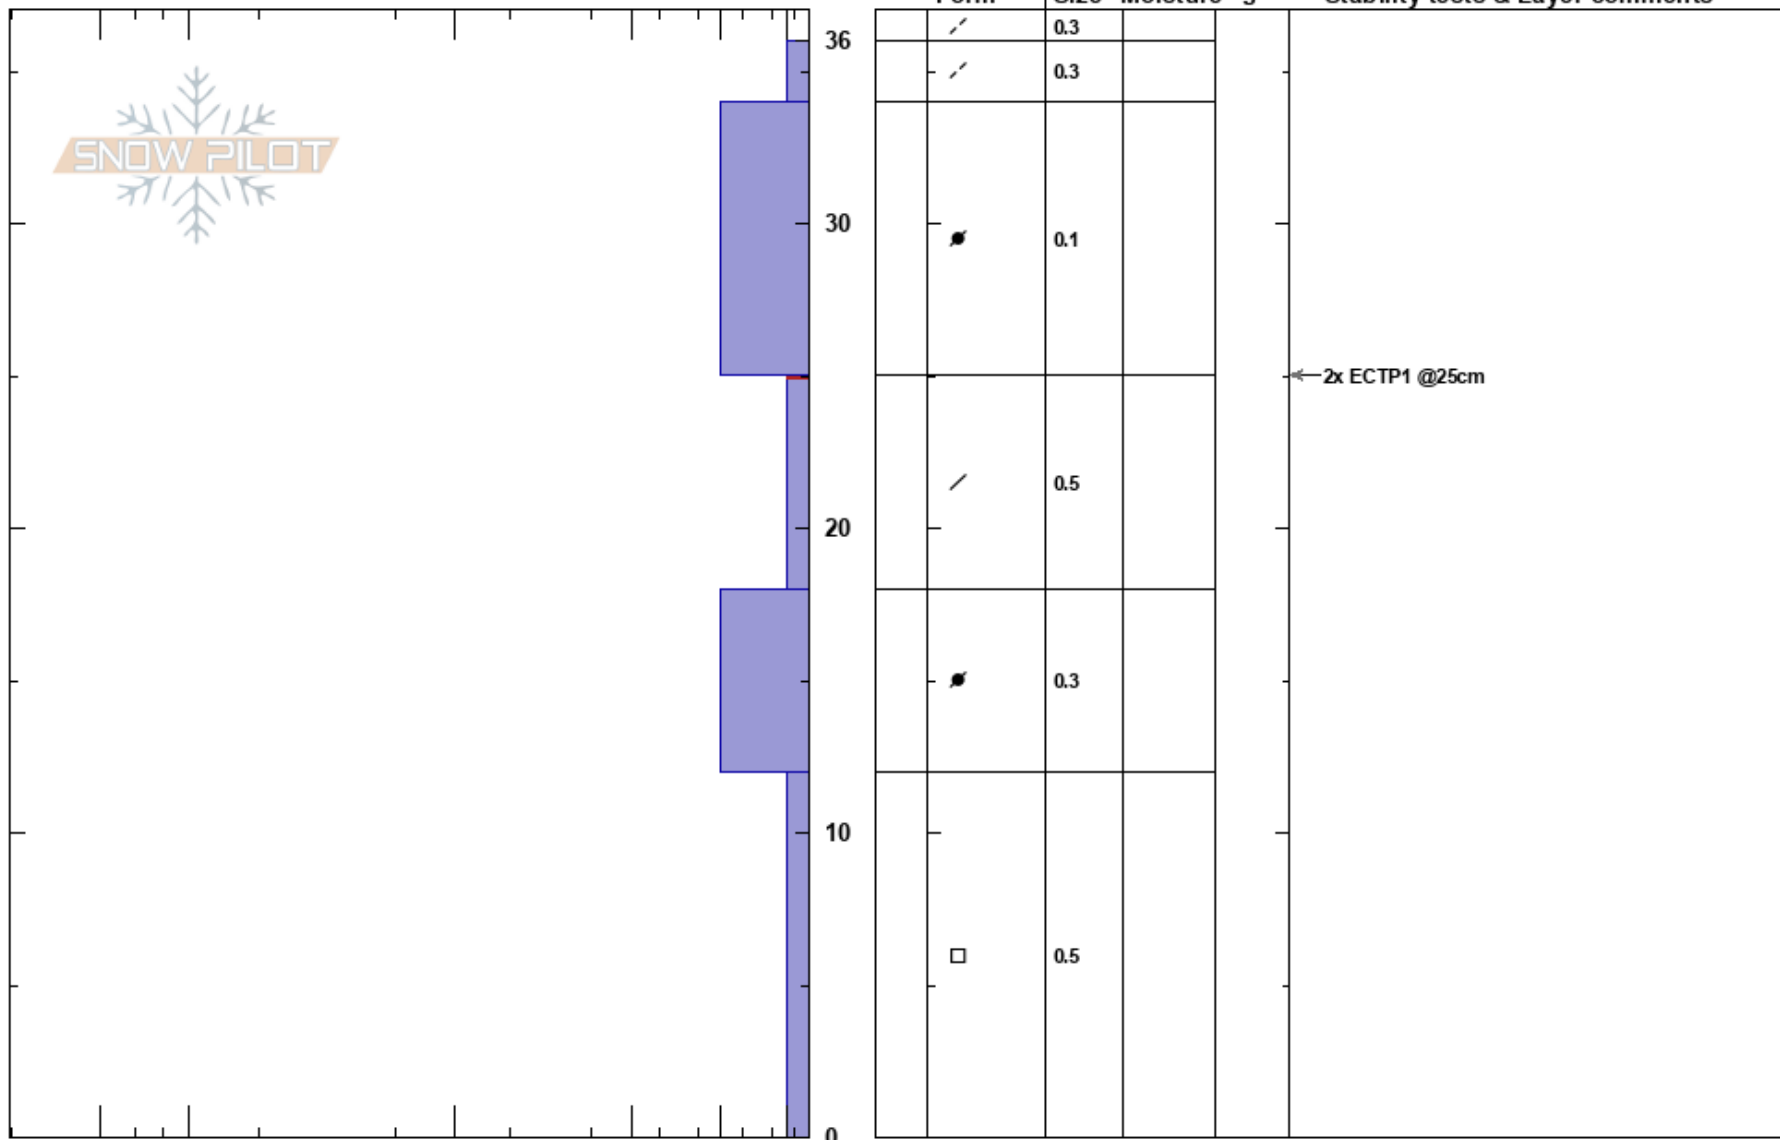

Crystal Form

Size

Moisture

ρ

kg/m³

Stability tests & Layer comments