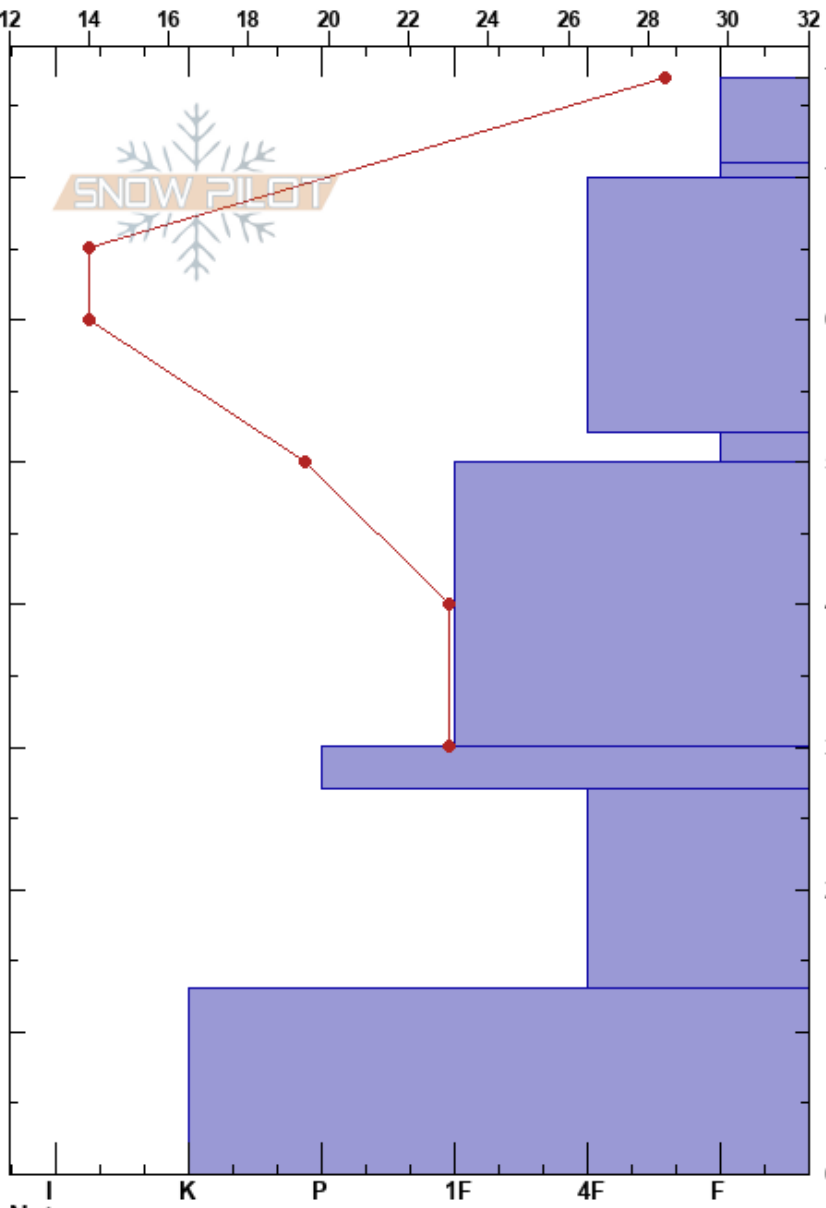

Sunburst
 Chugach Range
 AK
 Elevation: 3200 ft
 Aspect: 220°

Taylor Crocker
 02/08/2018 - 12:15pm
 Co-ord: 60.76263N, -149.18700E
 Slope Angle: 22°
 Wind Loading: no

Stability: Good
 Air Temperature:
 Sky Cover: CLR
 Precipitation: NO
 Wind: Calm

HS:77
 PS: 12 52-50cm:Problematic layer

Specifics: Ski tracks on slope; We skied slope

Depth (cm)	Crystal		Moisture	ρ kg/m ³	Stability tests & Layer comments
	Form	Size			
77					
70					V
60					
50					← ECTN7 @52cm ← PST50/100 (Arr) @51cm
40					
30					
20					
10					
0					