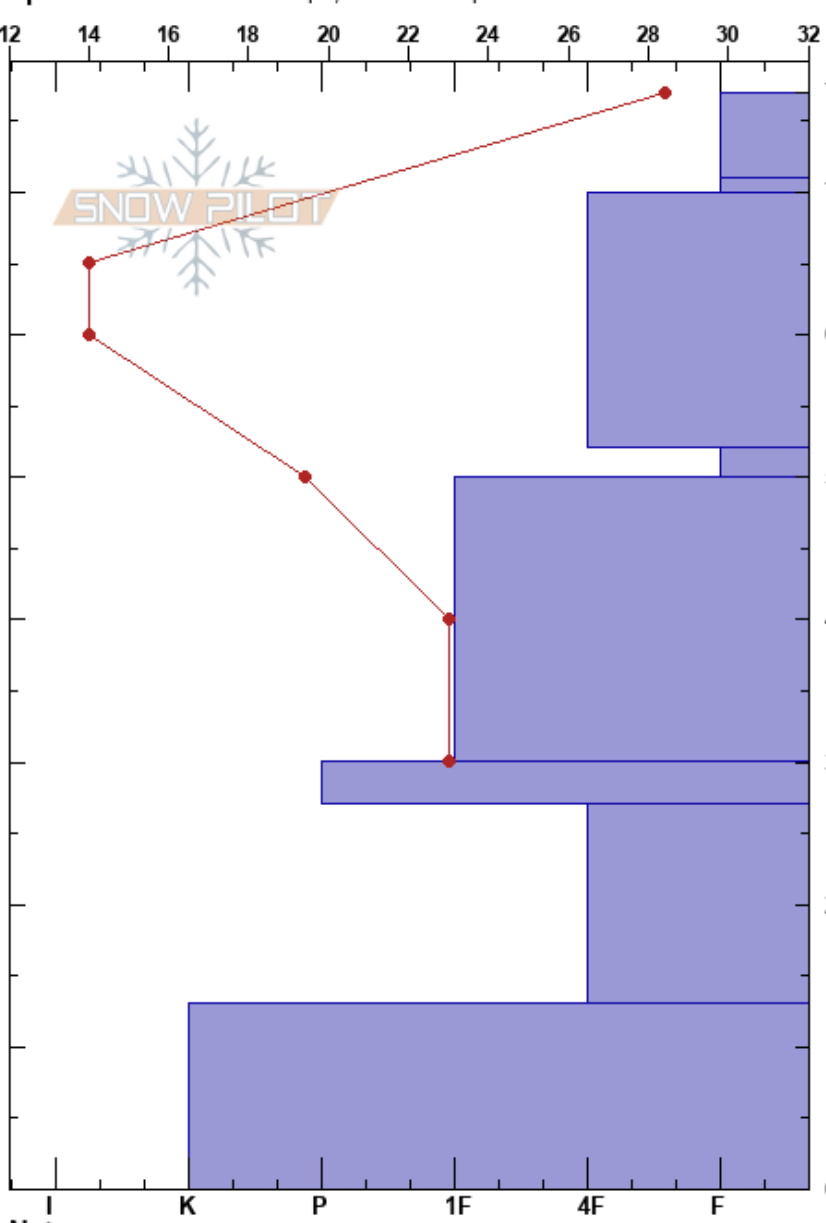

Sunburst
 Chugach Range
 AK
 Elevation: 3200 ft
 Aspect: 220°

Taylor Crocker
 02/08/2018 - 12:15pm
 Co-ord: 60.76263N, -149.18700E
 Slope Angle: 22°
 Wind Loading: no

Stability: Good
 Air Temperature:
 Sky Cover: CLR
 Precipitation: NO
 Wind: Calm

HS:77
 PS: 12 52-50cm:Problematic layer

Specifics: Ski tracks on slope; We skied slope

Elevation (cm)	Crystal		Moisture	ρ kg/m ³	Stability tests & Layer comments
	Form	Size			
77					
70		V			
60					
50					← ECTN7 @52cm ← PST50/100 (Arr) @51cm
40					
30					
20					
10					
0					