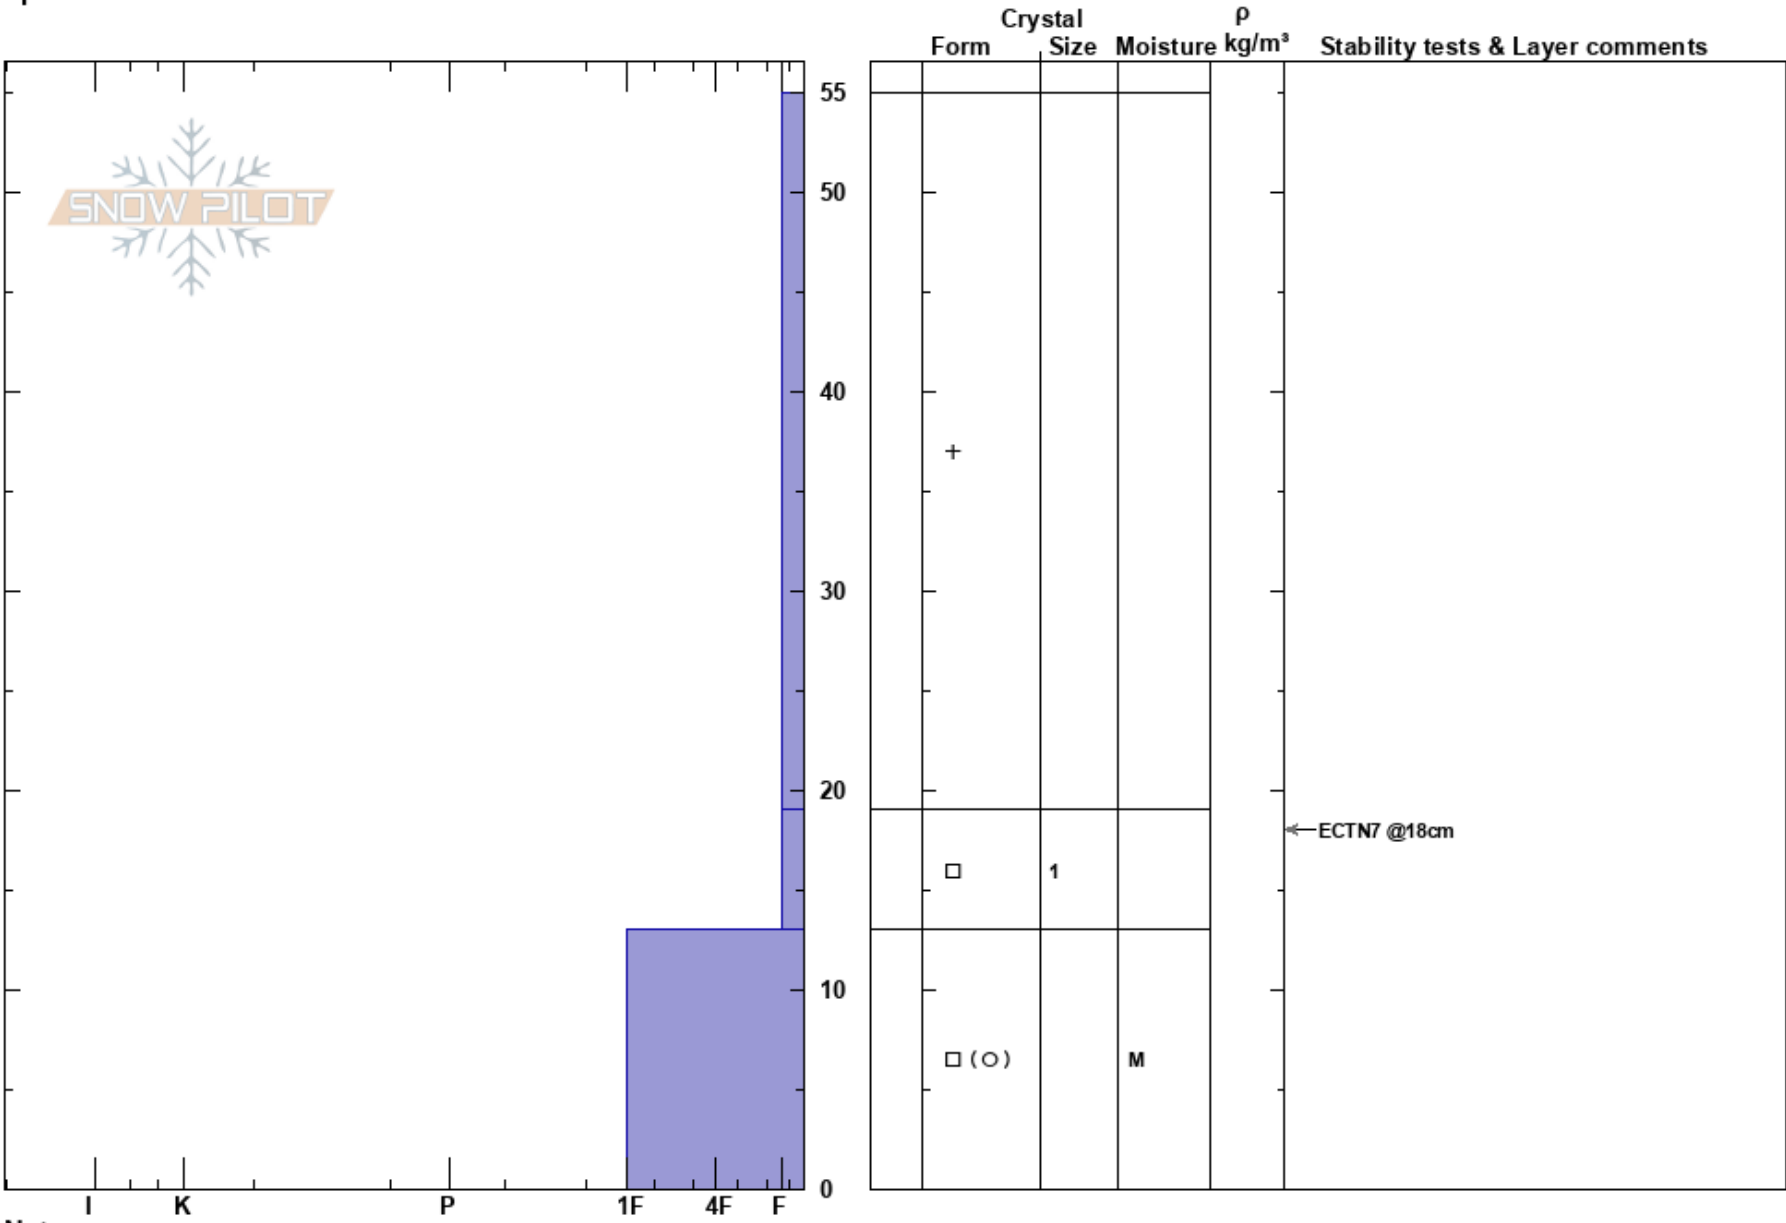

Chalk Mtn  
 Fremont Pass  
 CO  
**Elevation:** 12000 ft  
**Aspect:** 80°  
**Specifics:**

Jason Konigsberg  
 11/04/2024 - 12:00pm  
**Co-ord:** 39.37692N, -106.20464W  
**Slope Angle:**  
**Wind Loading:**

**Stability:**  
**Air Temperature:**  
**Sky Cover:**  
**Precipitation:**  
**Wind:**

**HS:**55

**Layer Notes:**

**Notes:**