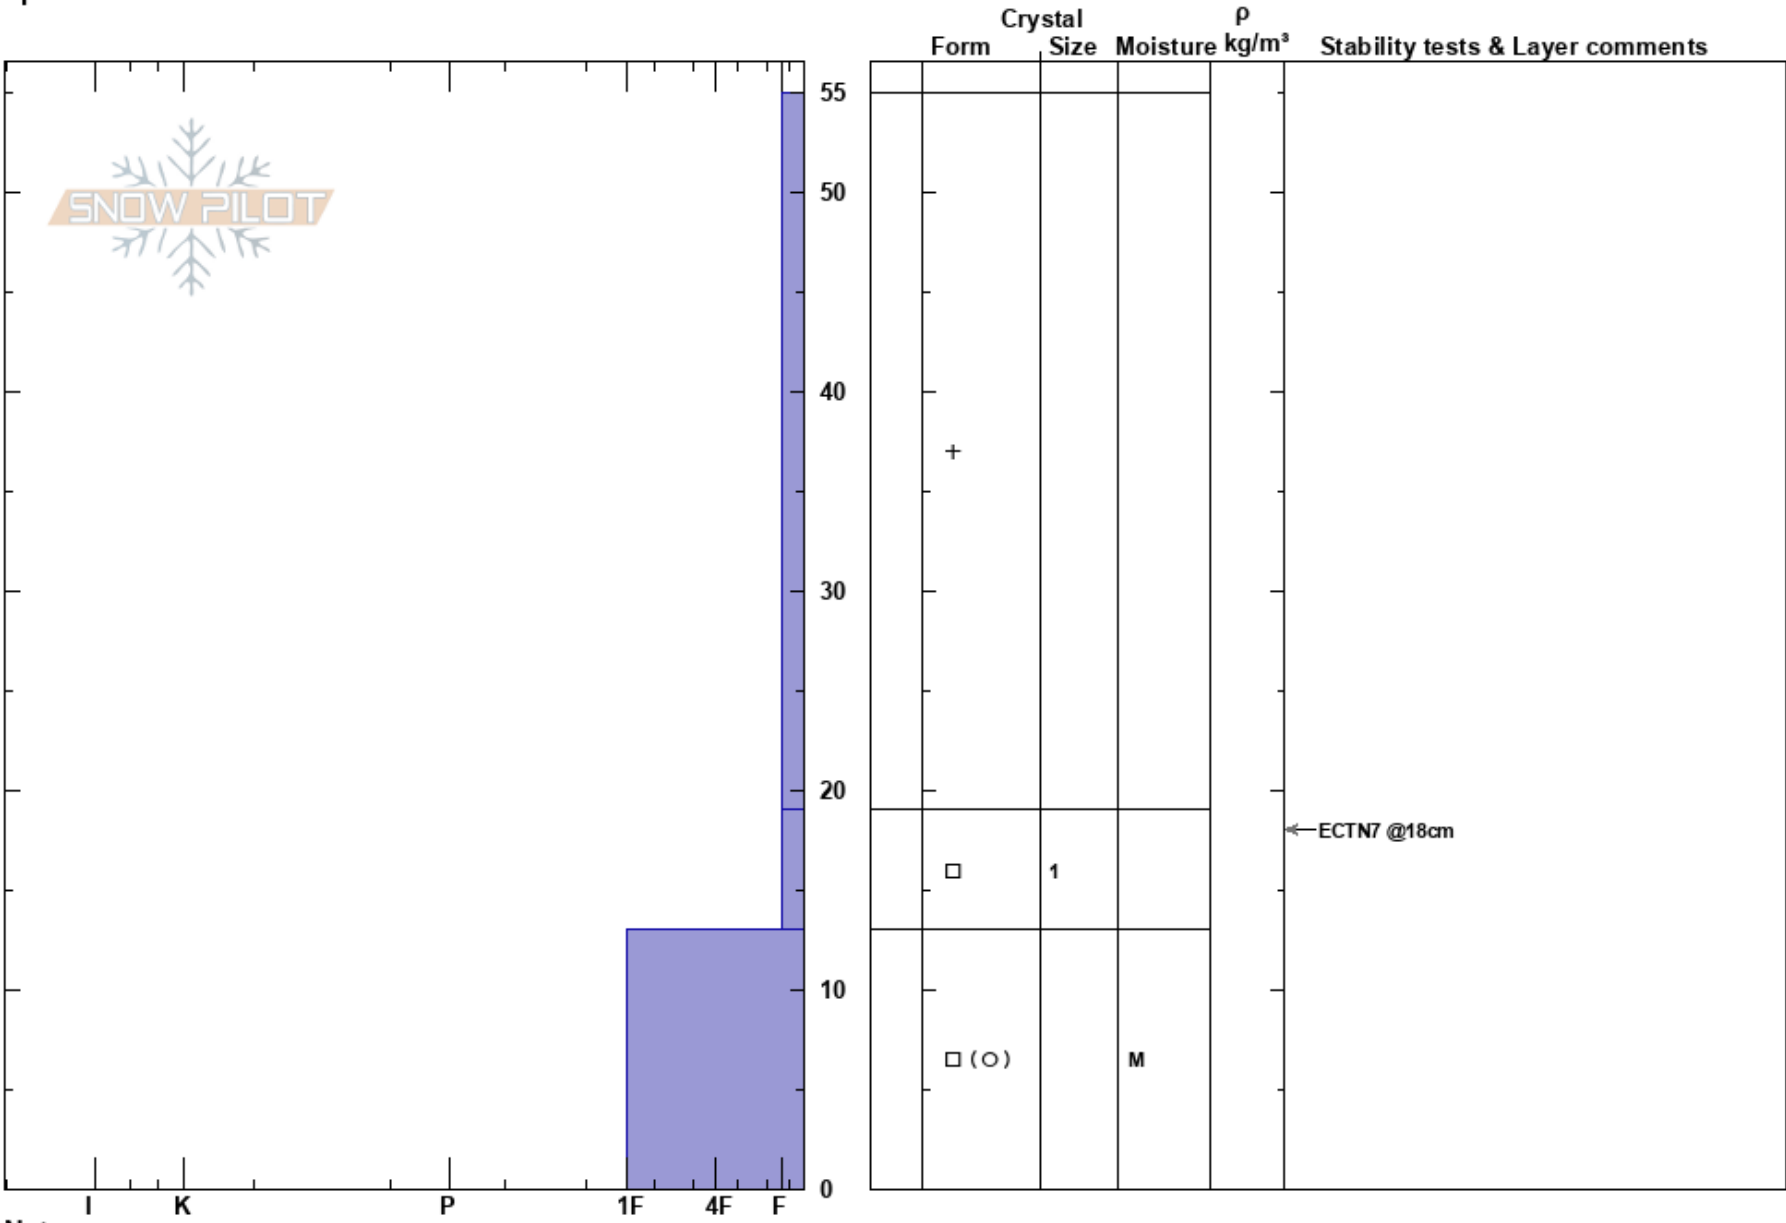

Chalk Mtn
 Fremont Pass
 CO
Elevation: 12000 ft
Aspect: 80°
Specifics:

Jason Konigsberg
 11/04/2024 - 12:00pm
Co-ord: 39.37692N, -106.20464W
Slope Angle:
Wind Loading:

Stability:
Air Temperature:
Sky Cover:
Precipitation:
Wind:

HS:55

Layer Notes:

Notes: