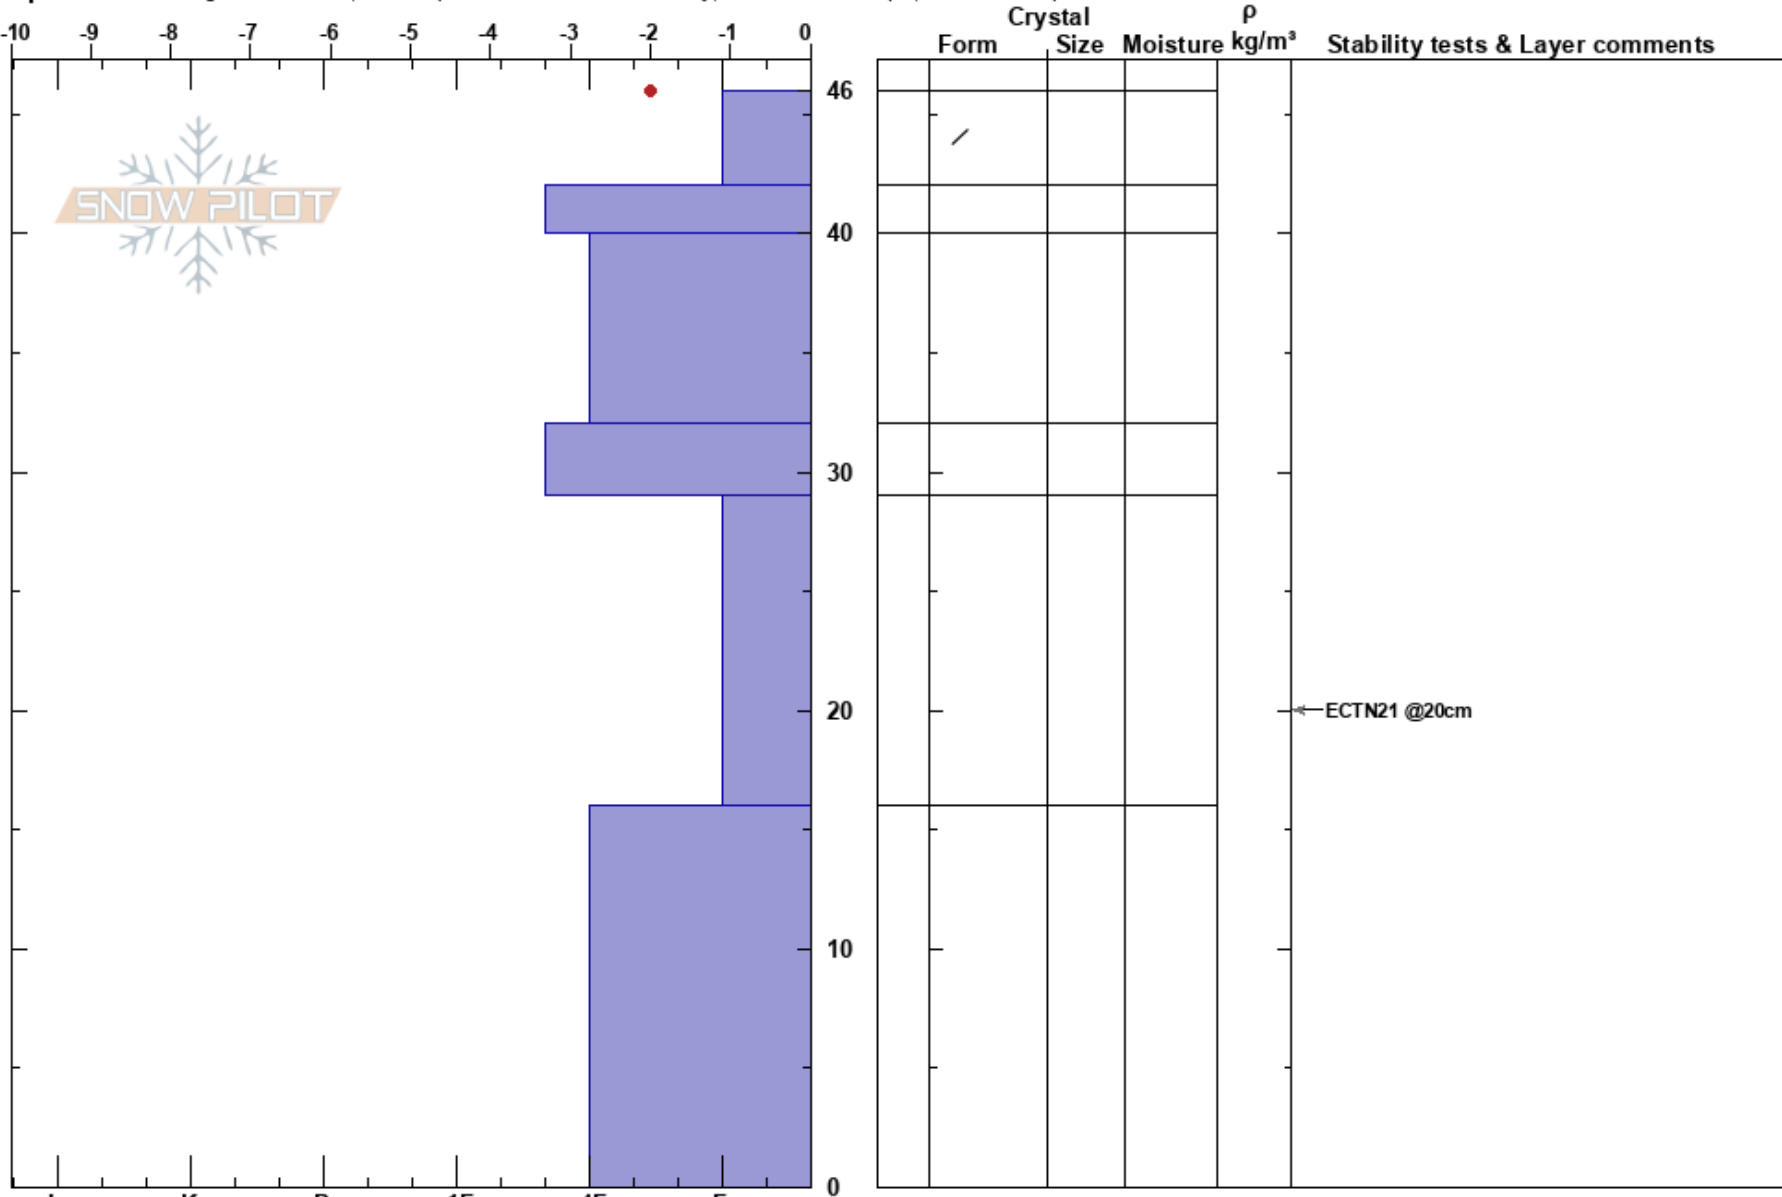

PF:46

29-16cm: Problematic layer

WA

Co-ord: 10T 614712W 5198025N

Sky Cover: X

Elevation: 5750 ft

Slope Angle: 19°

Precipitation: S-1

Aspect: E

Wind Loading:

Wind: Calm

Specifics: Pit dug in a Ski Area; Pit is representative of backcountry; Ski tracks on slope; We skied slope

Notes: Surface temp: -2C