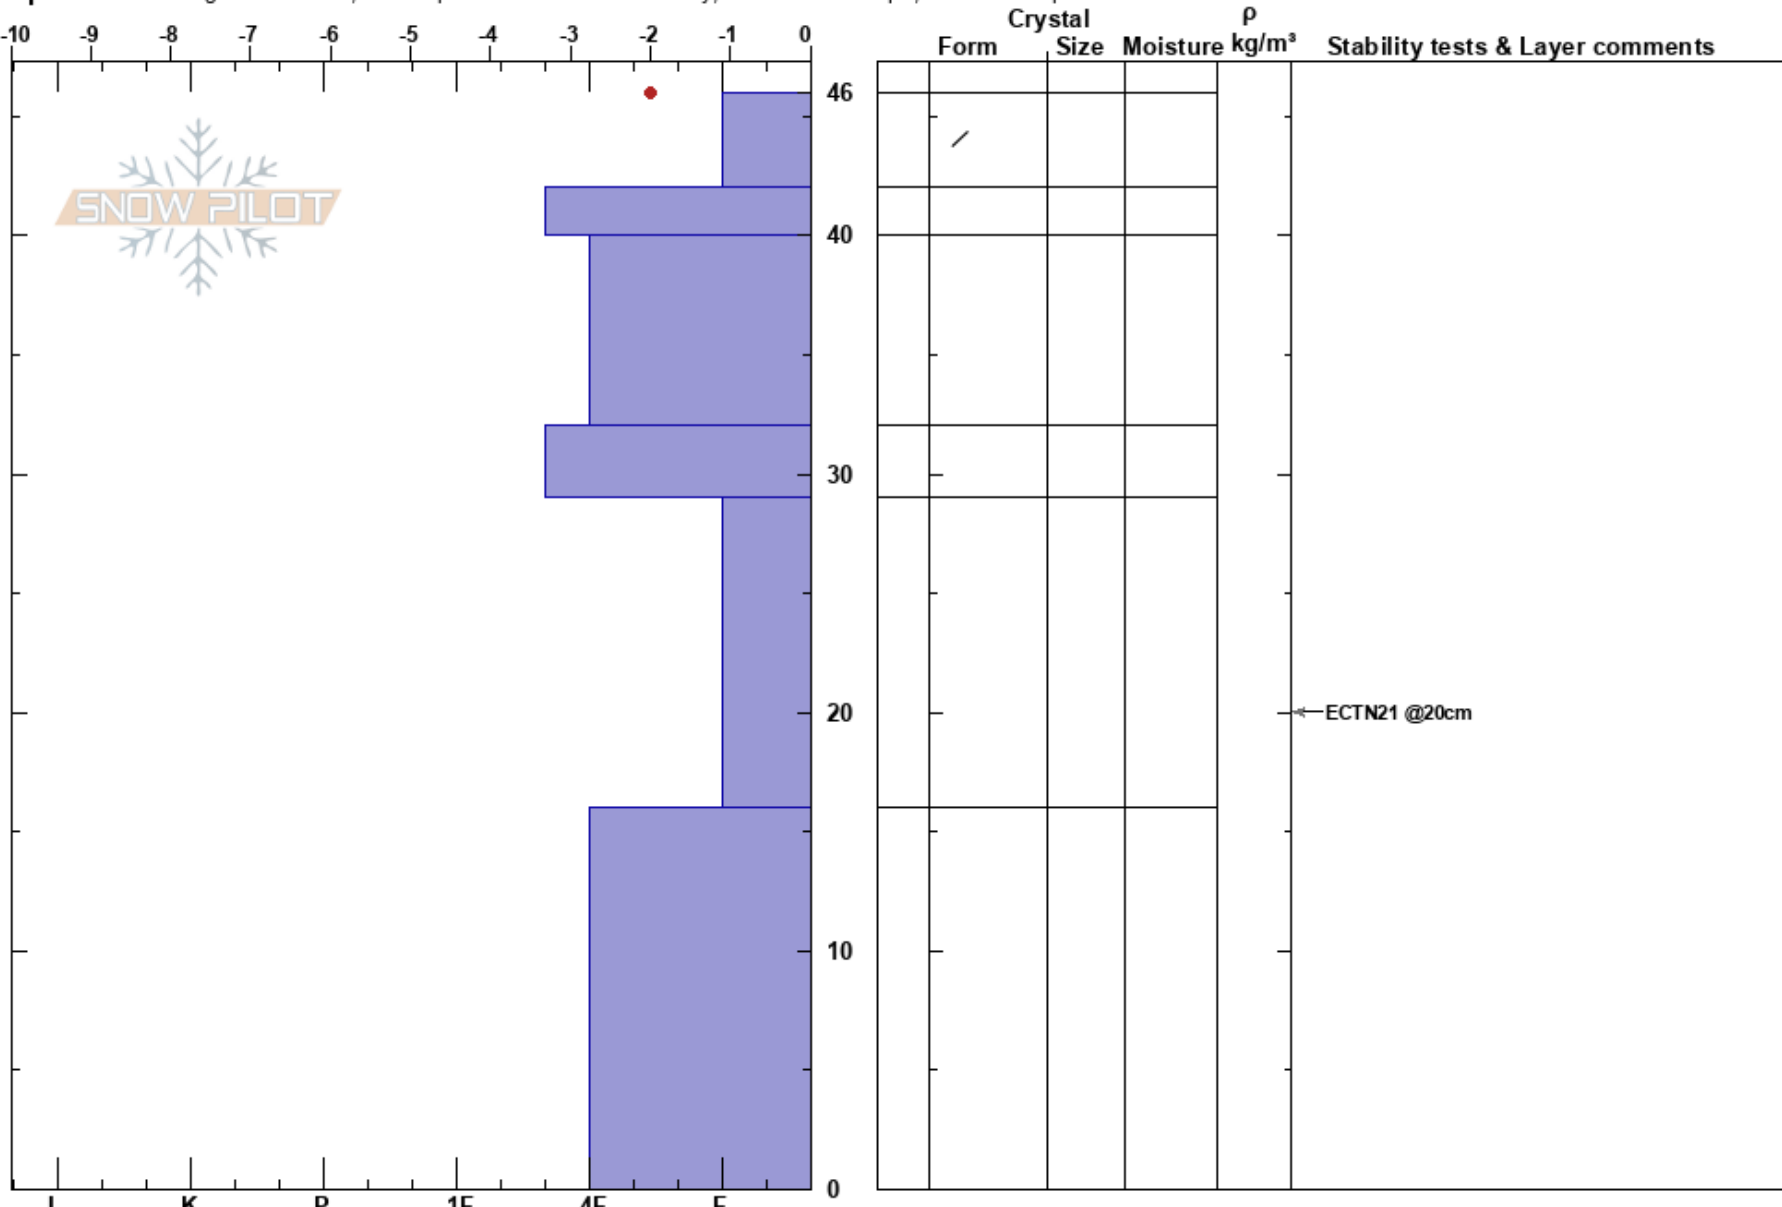

Crystal11032024

Clinton Alden

Stability: Very Good

HS:46

Layer Notes:

Crystal Mtn

11/03/2024 - 2:28pm

Air Temperature: -2°C

PF:46

29-16cm: Problematic layer

WA

Co-ord: 10T 614712W 5198025N

Sky Cover: X

Elevation: 5750 ft

Slope Angle: 19°

Precipitation: S-1

Aspect: E

Wind Loading:

Wind: Calm

Specifics: Pit dug in a Ski Area; Pit is representative of backcountry; Ski tracks on slope; We skied slope

Notes: Surface temp: -2C