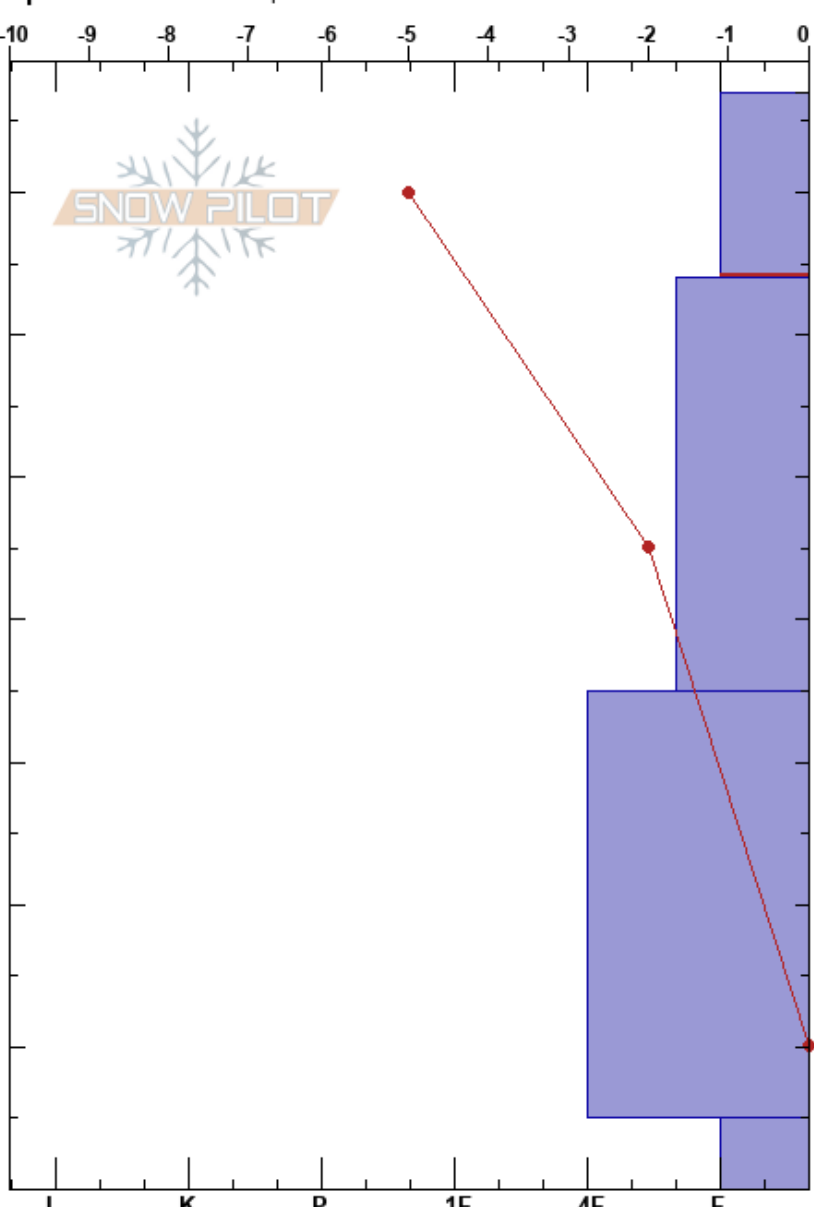

Galena Mountain
 Silverton
 CO
Elevation: 10700 ft
Aspect: N
Specifics: We skied slope

Declan Knies
 11/01/2024 - 12:23pm
Co-ord: 37.84870N, -107.57029W
Slope Angle: 27°
Wind Loading: no

Stability: Very Good **HS:** 77
Air Temperature: -3°C
Sky Cover: CLR
Precipitation: NO
Wind: N Calm

Layer Notes:
 77-64cm: Problematic layer

Form	Crystal		Moisture	ρ kg/m ³	Stability tests & Layer comments
	Size				
☐	3				
/	1	D			
/	1	D			← CT14, Q2 @64cm ← CT16, Q2 @64cm
/	1	D			
^	3	D			

Notes: Open field in the trees over old mine tailings.