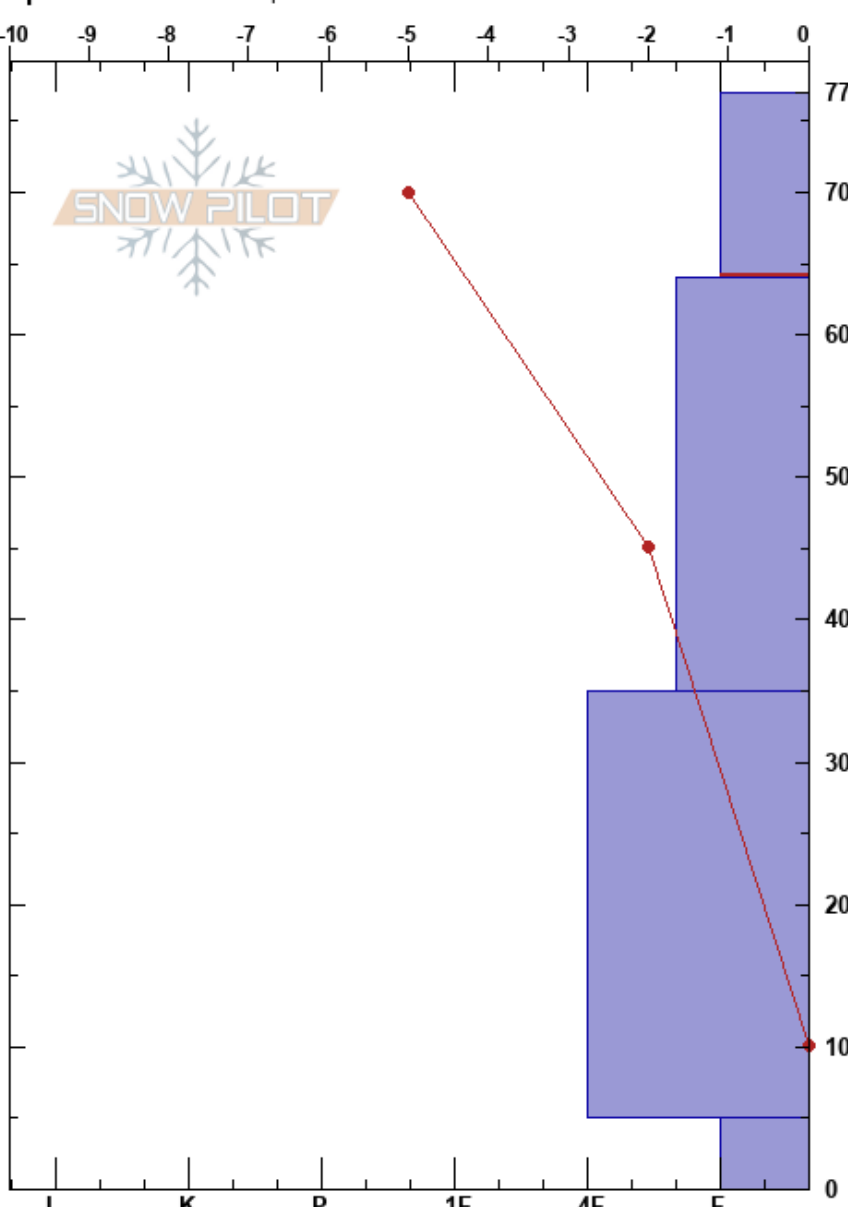

Galena Mountain
 Silverton
 CO
Elevation: 10700 ft
Aspect: N
Specifics: We skied slope

Declan Knies
 11/01/2024 - 12:23pm
Co-ord: 37.84870N, -107.57029W
Slope Angle: 27°
Wind Loading: no

Stability: Very Good **HS:** 77
Air Temperature: -3°C
Sky Cover: CLR
Precipitation: NO
Wind: N Calm

Layer Notes:
 77-64cm: Problematic layer

Form	Crystal		Moisture	ρ kg/m ³	Stability tests & Layer comments
	Size				
☐	3				
/	1	D			
/	1	D			← CT14, Q2 @64cm ← CT16, Q2 @64cm
/	1	D			
^	3	D			

Notes: Open field in the trees over old mine tailings.