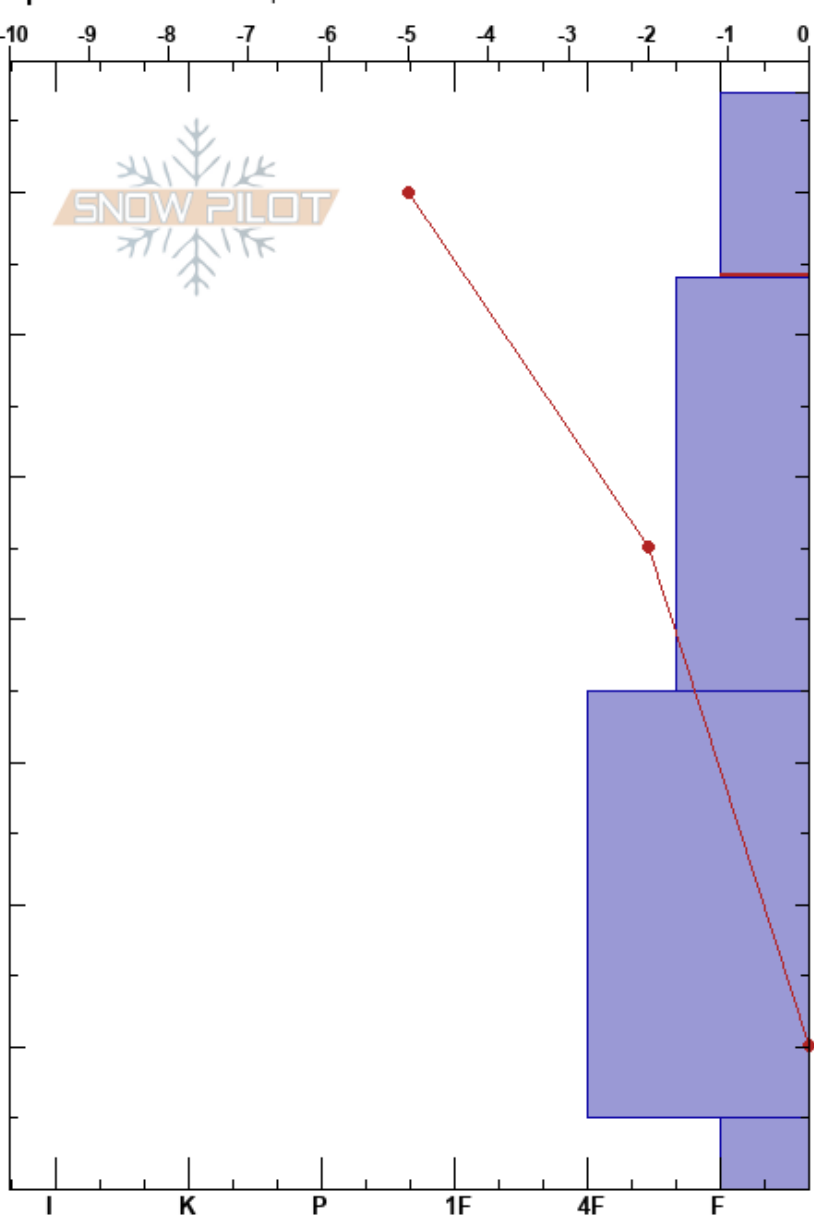

Galena Mountain
 Silverton
 CO
Elevation: 10700 ft
Aspect: N
Specifics: We skied slope

Declan Knies
 11/01/2024 - 12:23pm
Co-ord: 37.84870N, -107.57029W
Slope Angle: 27°
Wind Loading: no

Stability: Very Good **HS:** 77
Air Temperature: -3°C
Sky Cover: CLR
Precipitation: NO
Wind: N Calm

Layer Notes:
 77-64cm: Problematic layer

Form	Crystal		ρ kg/m ³	Stability tests & Layer comments
	Size	Moisture		
☐	3			
/	1	D		
/	1	D		← CT14, Q2 @64cm ← CT16, Q2 @64cm
/	1	D		
^	3	D		

Notes: Open field in the trees over old mine tailings.