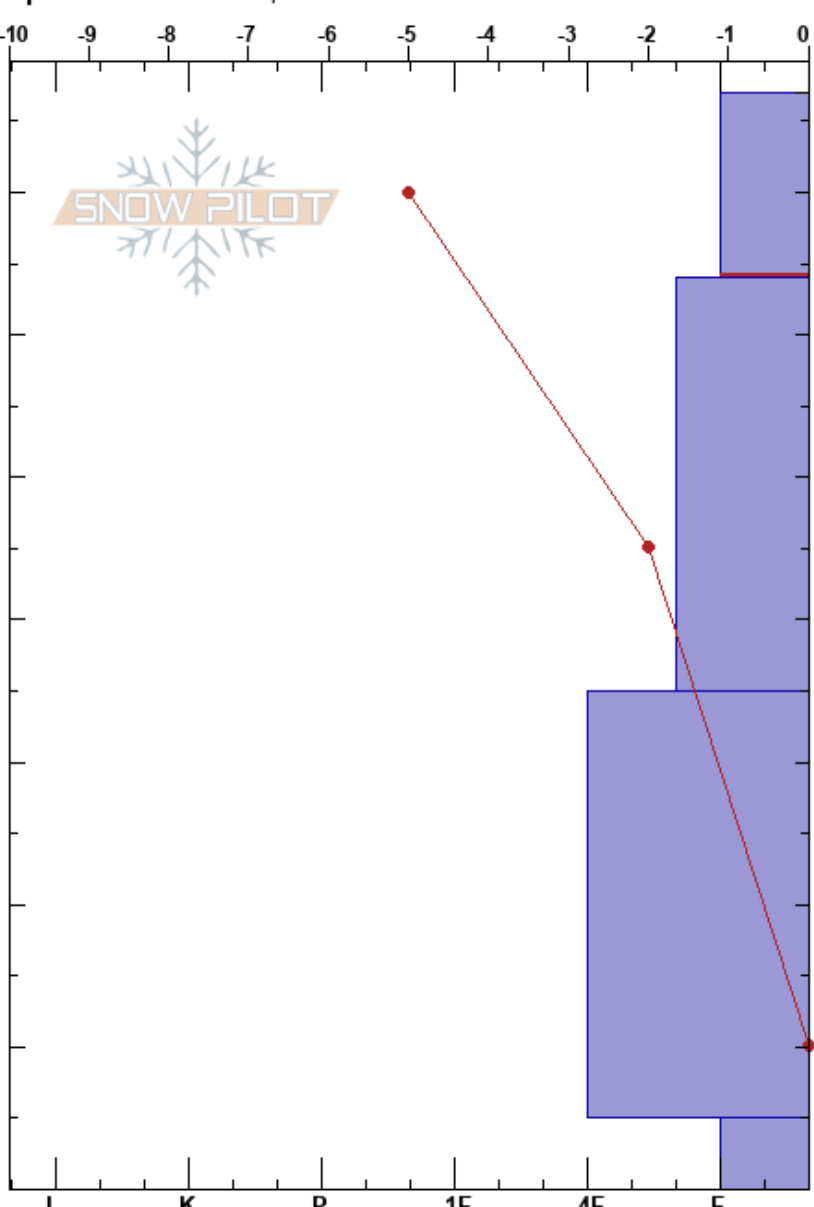

Galena Mountain
 Silverton
 CO
Elevation: 10700 ft
Aspect: N
Specifics: We skied slope

Declan Knies
 11/01/2024 - 12:23pm
Co-ord: 37.84870N, -107.57029W
Slope Angle: 27°
Wind Loading: no

Stability: Very Good **HS:** 77
Air Temperature: -3°C
Sky Cover: CLR
Precipitation: NO
Wind: N Calm

Layer Notes:
 77-64cm: Problematic layer

| Elevation (cm) | Crystal | | Moisture | ρ kg/m ³ | Stability tests & Layer comments |
|----------------|---------|------|----------|-----------------------------|--------------------------------------|
| | Form | Size | | | |
| 77 | ☐ | 3 | | | |
| 70 | / | 1 | D | | |
| 60 | | | | | ← CT14, Q2 @64cm ← CT16, Q2 @64cm |
| 50 | / | 1 | D | | |
| 40 | | | | | |
| 30 | | | | | |
| 20 | / | 1 | D | | |
| 10 | | | | | |
| 0 | ^ | 3 | D | | |

Notes: Open field in the trees over old mine tailings.