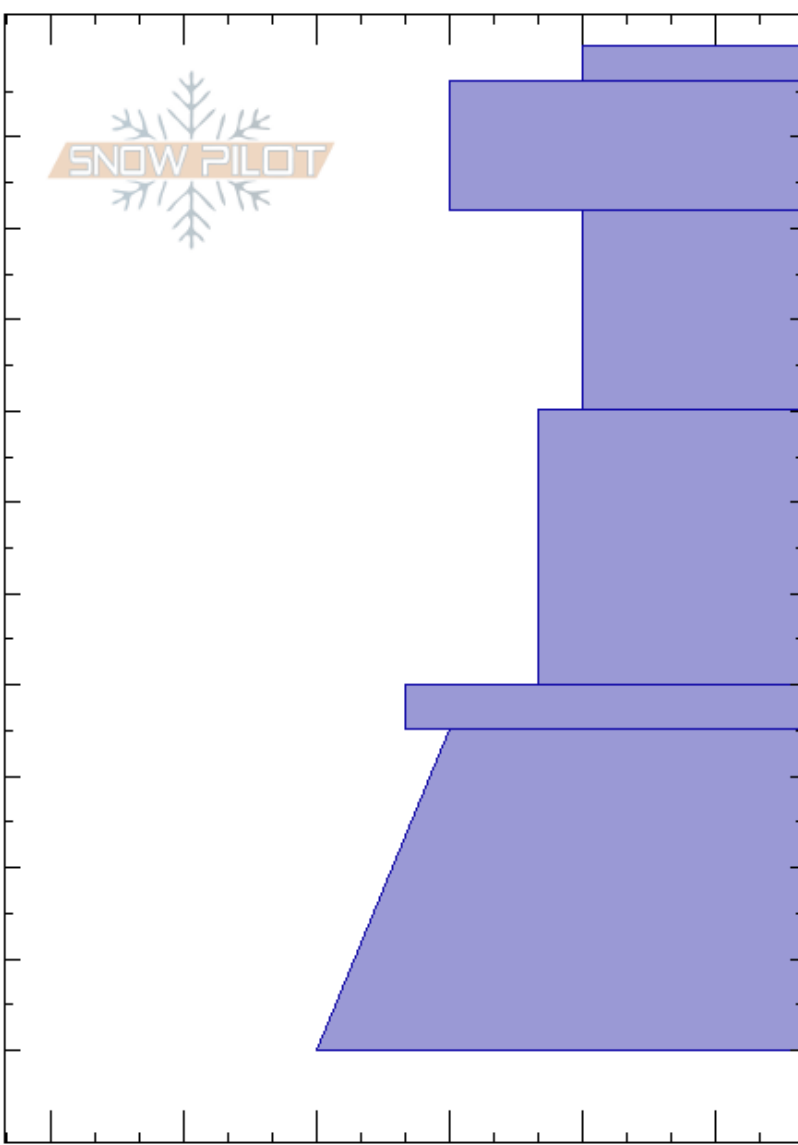

Vines N Enredadera
 Andes
 Chile
 Elevation: 4941 ft
 Aspect: 120°
 Specifics: We skied slope

Megan Paden
 18/10/2024 - 10:30
 Co-ord: -43.51622N, -71.98611W
 Slope Angle: 39°
 Wind Loading:

Stability: Good
 Air Temperature: 4°C
 Sky Cover: FEW
 Precipitation: NO
 Wind: NW Calm
 HS:390
 PF:45 40-70cm:Problematic layer
 PS:5

Depth (cm)	Crystal		Moisture	ρ kg/m ³	Stability tests & Layer comments
	Form	Size			
0					
0-10	☺	2-3	W		
10-20	☺	2-3	M-W		
20-30	/	2	M		
30-40					
40-50					
50-60	☺	5-6	M-W		
60-70					
70-80	☺☺		M		
80-90					
90-100	•		M		
100-110					
110-390					