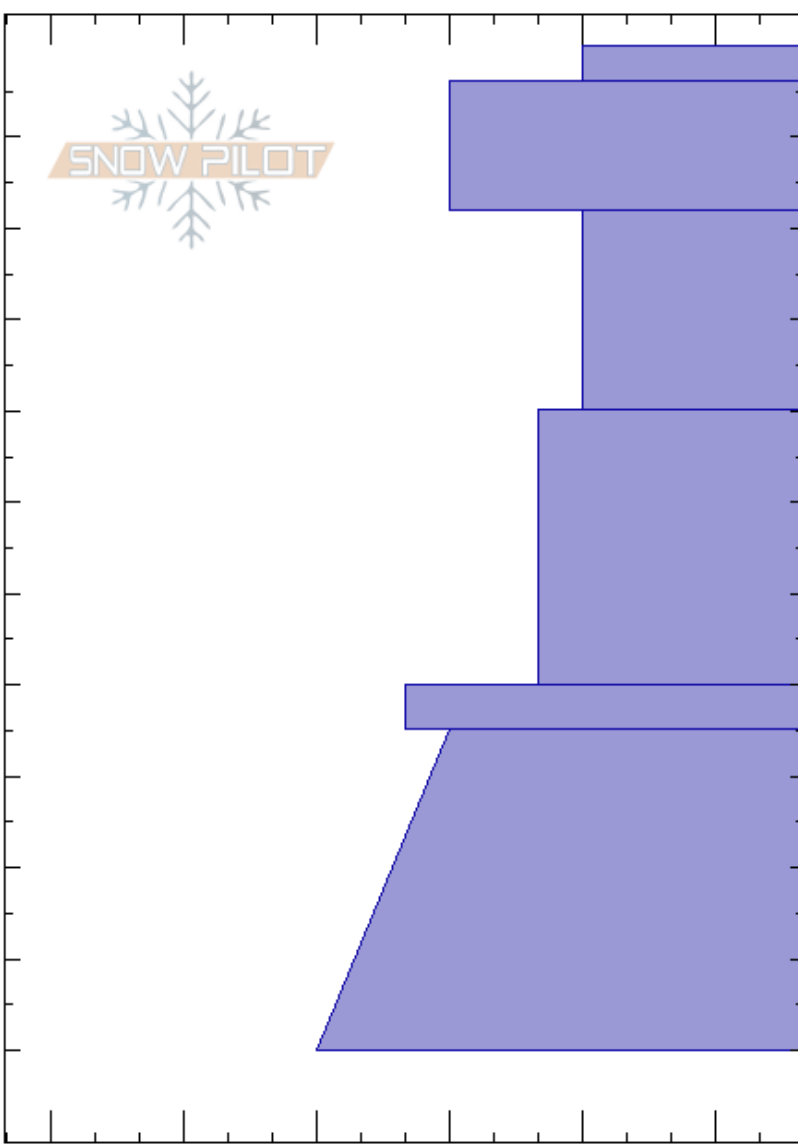

Vines N Enredadera
 Andes
 Chile
 Elevation: 4941 ft
 Aspect: 120°
 Specifics: We skied slope

Megan Paden
 18/10/2024 - 10:30
 Co-ord: -43.51622N, -71.98611W
 Slope Angle: 39°
 Wind Loading:

Stability: Good
 Air Temperature: 4°C
 Sky Cover: FEW
 Precipitation: NO
 Wind: NW Calm
 HS:390
 PF:45 40-70cm:Problematic layer
 PS:5

Depth (cm)	Crystal		Moisture	ρ kg/m ³	Stability tests & Layer comments
	Form	Size			
0-5	☺	2-3	W		
5-15	☺	2-3	M-W		
15-20	/	2	M		
20-40					
40-70	☺	5-6	M-W		
70-75	☺☺		M		
75-110	•		M		

Notes: