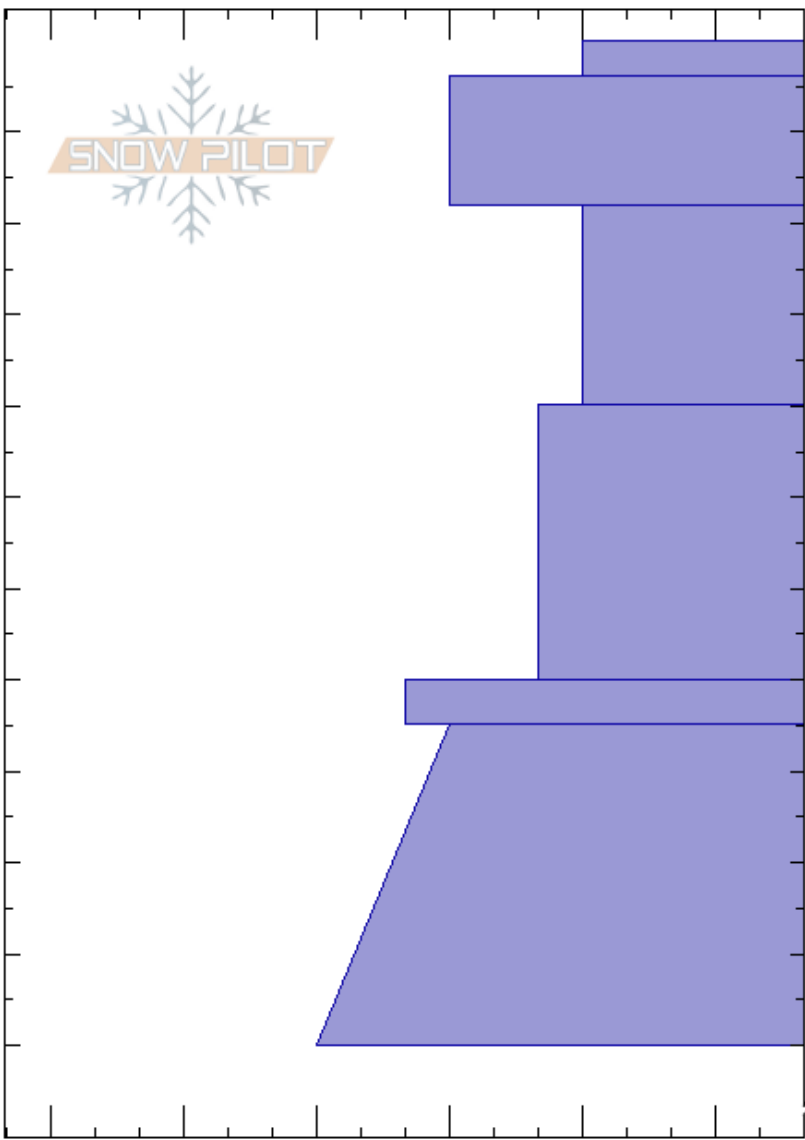

Vines N Enredadera
 Andes
 Chile
 Elevation: 4941 ft
 Aspect: 120°
 Specifics: We skied slope

Megan Paden
 18/10/2024 - 10:30
 Co-ord: -43.51622N, -71.98611W
 Slope Angle: 39°
 Wind Loading:

Stability: Good
 Air Temperature: 4°C
 Sky Cover: FEW
 Precipitation: NO
 Wind: NW Calm

HS:390
 PF:45 40-70cm:Problematic layer
 PS:5

Depth (cm)	Crystal		Moisture	ρ kg/m ³	Stability tests & Layer comments
	Form	Size			
0					
0-10	☺	2-3	W		
10-20	☺	2-3	M-W		
20-30	/	2	M		
30-40					
40-50					
50-60	☺	5-6	M-W		
60-70					
70-80	☹☹		M		
80-90					
90-100	•		M		
100-110					
110					