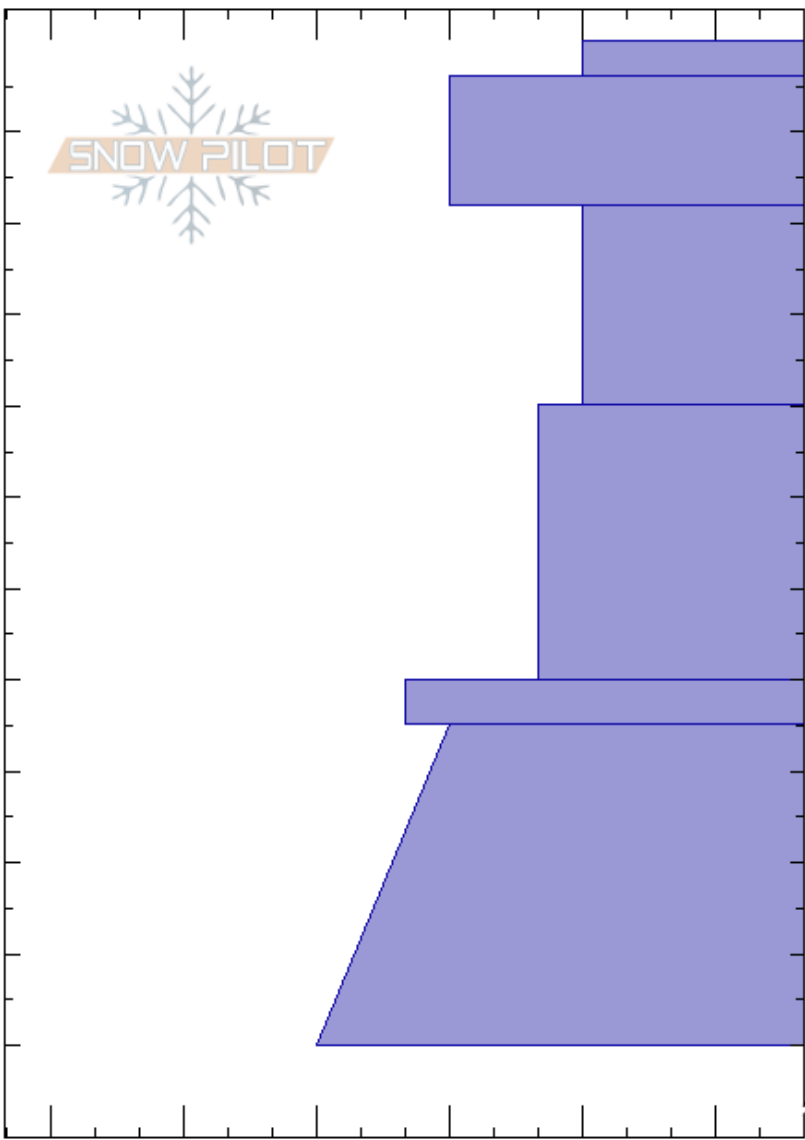

Vines N Enredadera
 Andes
 Chile
 Elevation: 4941 ft
 Aspect: 120°
 Specifics: We skied slope

Megan Paden
 18/10/2024 - 10:30
 Co-ord: -43.51622N, -71.98611W
 Slope Angle: 39°
 Wind Loading:

Stability: Good
 Air Temperature: 4°C
 Sky Cover: FEW
 Precipitation: NO
 Wind: NW Calm

HS:390
 PF:45 40-70cm:Problematic layer
 PS:5

Depth (cm)	Crystal Form	Crystal Size	Moisture	ρ kg/m ³	Stability tests & Layer comments
0-10	☺	2-3	W		
10-20	☺	2-3	M-W		
20-30	/	2	M		
30-40					
40-50					
50-60	☺	5-6	M-W		
60-70					
70-80	☺☺		M		
80-90					
90-100	•		M		
100-110					
110-390					