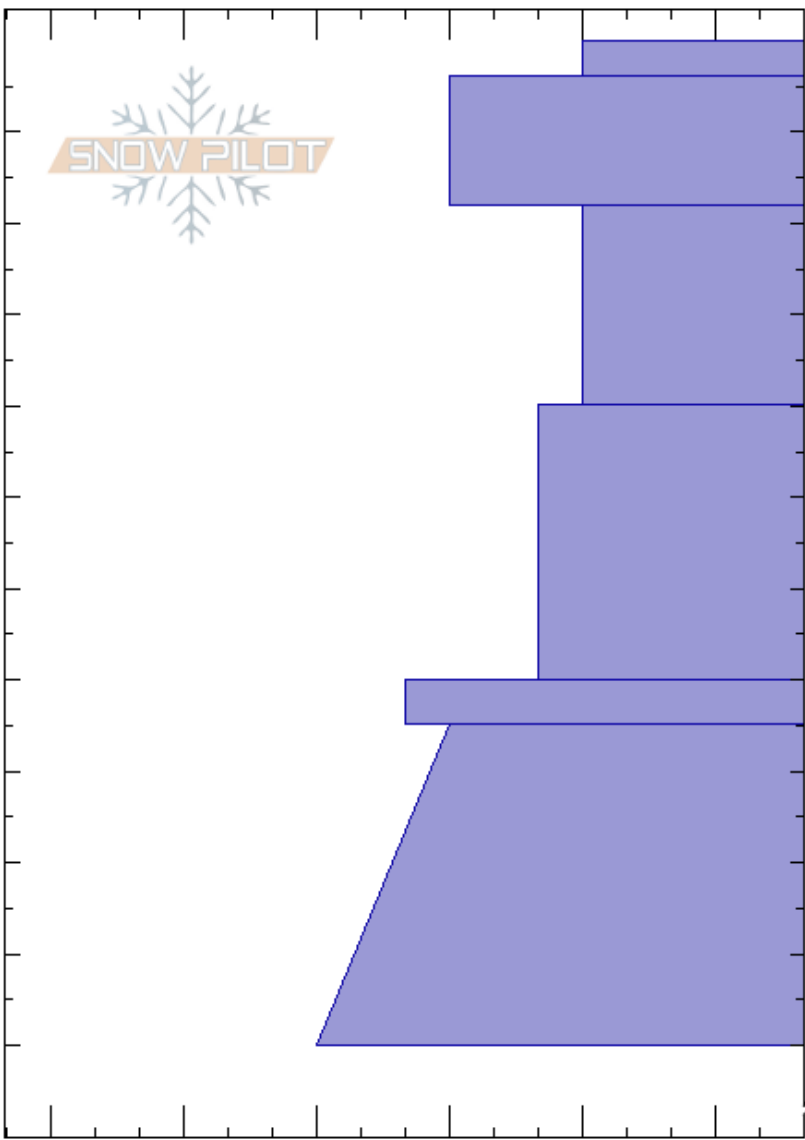

Vines N Enredadera
 Andes
 Chile
Elevation: 4941 ft
Aspect: 120°
Specifics: We skied slope

Megan Paden
 18/10/2024 - 10:30
Co-ord: -43.51622N, -71.98611W
Slope Angle: 39°
Wind Loading:

Stability: Good **HS:**390 **Layer Notes:**
Air Temperature: 4°C **PF:**45 40-70cm:Problematic layer
Sky Cover: FEW **PS:** 5
Precipitation: NO
Wind: NW Calm

Depth (cm)	Crystal		Moisture	ρ kg/m ³	Stability tests & Layer comments
	Form	Size			
0-10	☺	2-3	W		
10-20	☺	2-3	M-W		
20-30	/	2	M		
30-40					
40-50					
50-60	☺	5-6	M-W		
60-70					
70-80	☹☹		M		
80-90					
90-100	•		M		
100-110					
110-390					