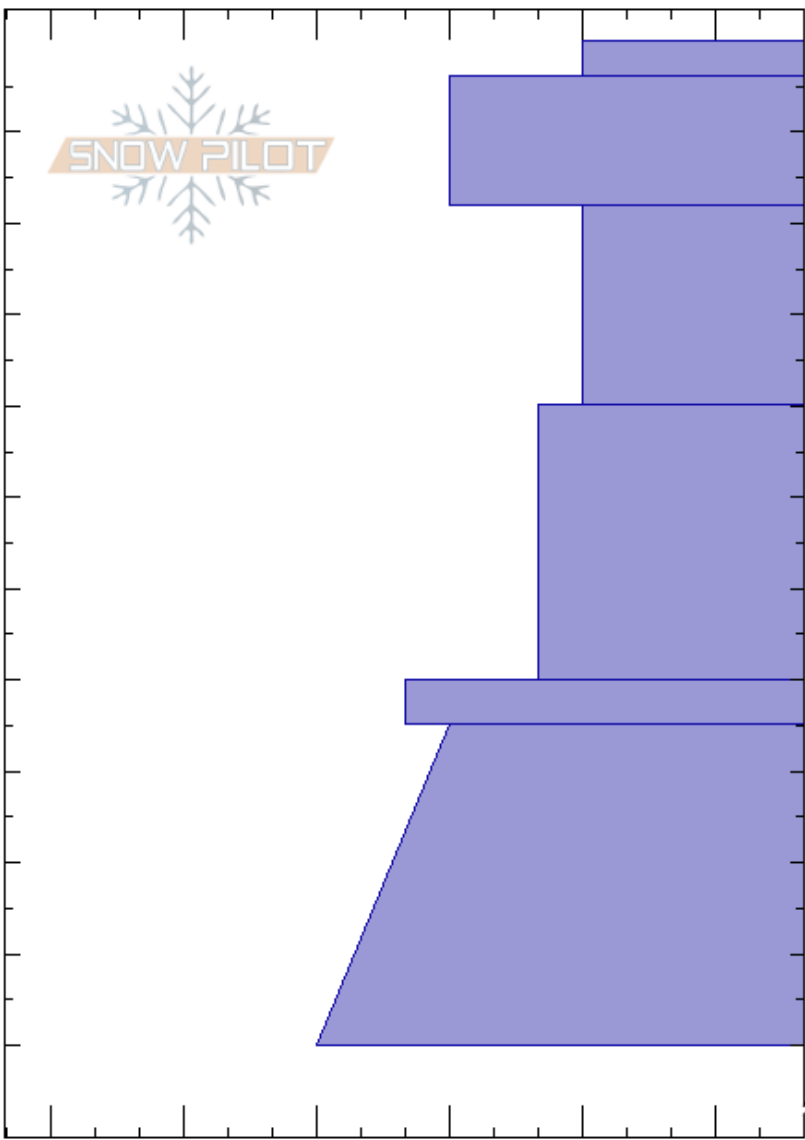

Vines N Enredadera  
 Andes  
 Chile  
 Elevation: 4941 ft  
 Aspect: 120°  
 Specifics: We skied slope

Megan Paden  
 18/10/2024 - 10:30  
 Co-ord: -43.51622N, -71.98611W  
 Slope Angle: 39°  
 Wind Loading:

Stability: Good  
 Air Temperature: 4°C  
 Sky Cover: FEW  
 Precipitation: NO  
 Wind: NW Calm

HS:390  
 PF:45 40-70cm:Problematic layer  
 PS:5

Depth (cm)	Crystal		Moisture	$\rho$ kg/m <sup>3</sup>	Stability tests & Layer comments
	Form	Size			
0-5	☺	2-3	W		
5-15	☺	2-3	M-W		
15-20	/	2	M		
20-40					
40-70	☺	5-6	M-W		
70-75	☺☺		M		
75-110	•		M		
110-390					