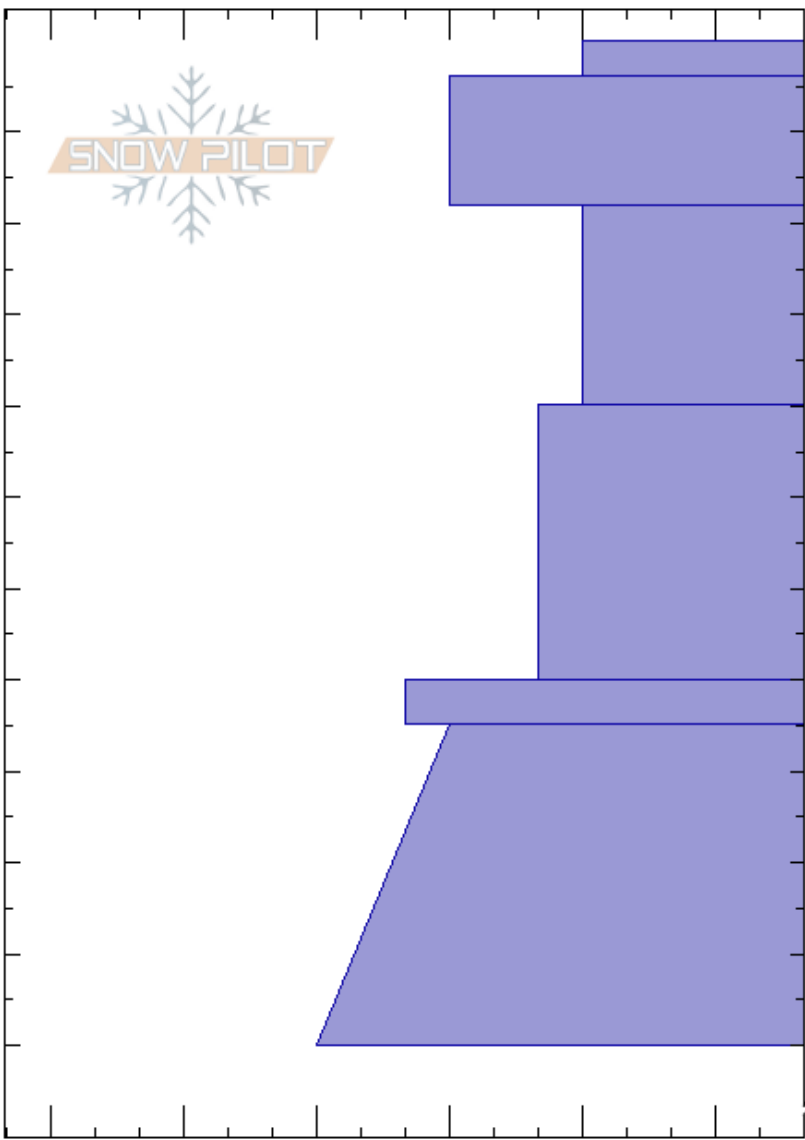

Vines N Enredadera
 Andes
 Chile
 Elevation: 4941 ft
 Aspect: 120°
 Specifics: We skied slope

Megan Paden
 18/10/2024 - 10:30
 Co-ord: -43.51622N, -71.98611W
 Slope Angle: 39°
 Wind Loading:

Stability: Good
 Air Temperature: 4°C
 Sky Cover: FEW
 Precipitation: NO
 Wind: NW Calm
 HS:390
 PF:45 40-70cm:Problematic layer
 PS:5

Depth (cm)	Crystal		Moisture	ρ kg/m ³	Stability tests & Layer comments
	Form	Size			
0-10	☺	2-3	W		
10-20	☺	2-3	M-W		
20-30	/	2	M		
30-40					
40-50					
50-60	☺	5-6	M-W		
60-70					
70-80	☺☺		M		
80-90					
90-100	•		M		
100-110					
110-390					