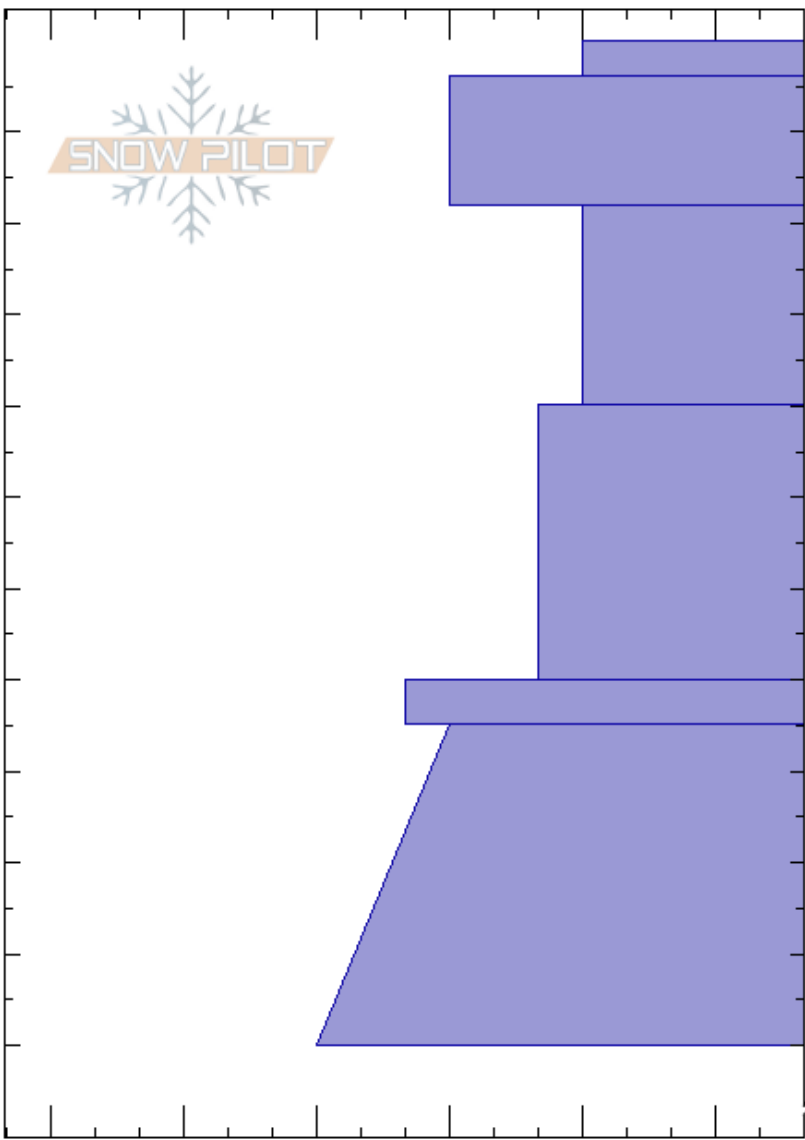

Vines N Enredadera
 Andes
 Chile
 Elevation: 4941 ft
 Aspect: 120°
 Specifics: We skied slope

Megan Paden
 18/10/2024 - 10:30
 Co-ord: -43.51622N, -71.98611W
 Slope Angle: 39°
 Wind Loading:

Stability: Good
 Air Temperature: 4°C
 Sky Cover: FEW
 Precipitation: NO
 Wind: NW Calm
 HS:390
 PF:45 40-70cm:Problematic layer
 PS:5

Depth (cm)	Crystal		Moisture	ρ kg/m³	Stability tests & Layer comments
	Form	Size			
0-5	☺	2-3	W		
5-15	☺	2-3	M-W		
15-35	/	2	M		
35-65	☺	5-6	M-W		
65-75	⊙⊙		M		
75-110	•		M		

Notes: