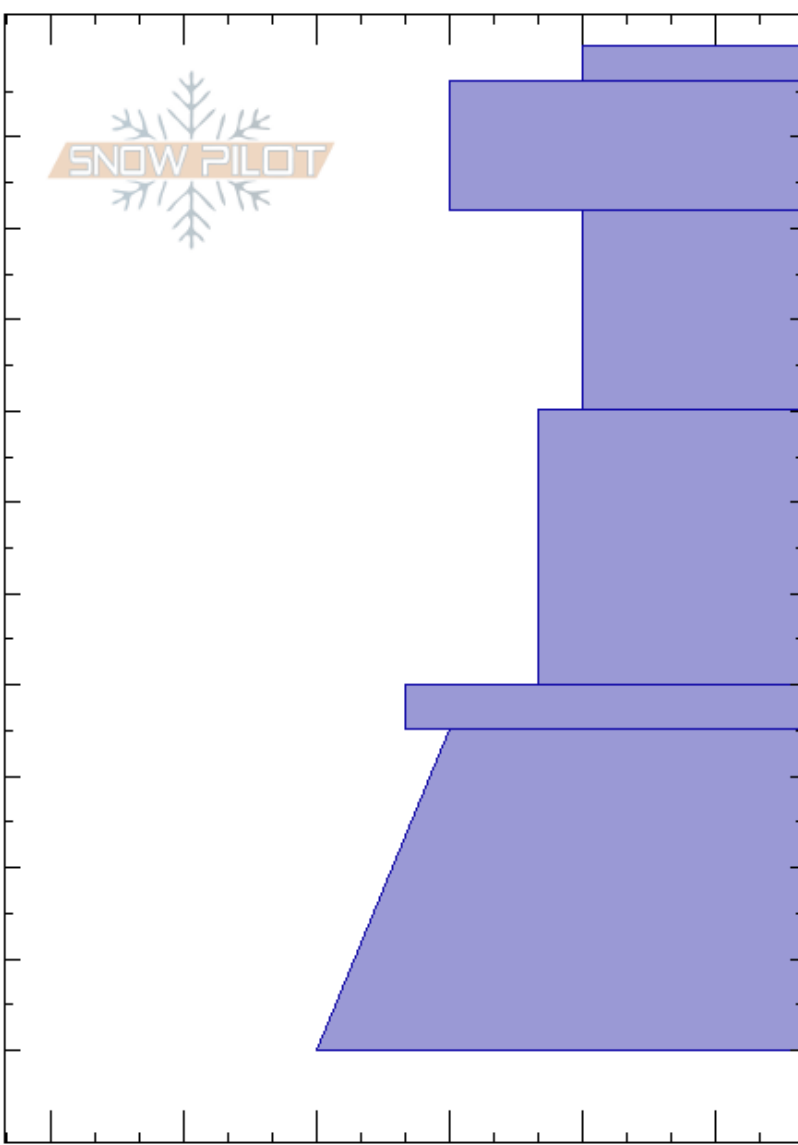

Vines N Enredadera
 Andes
 Chile
 Elevation: 4941 ft
 Aspect: 120°
 Specifics: We skied slope

Megan Paden
 18/10/2024 - 10:30
 Co-ord: -43.51622N, -71.98611W
 Slope Angle: 39°
 Wind Loading:

Stability: Good
 Air Temperature: 4°C
 Sky Cover: FEW
 Precipitation: NO
 Wind: NW Calm
 HS:390
 PF:45 40-70cm:Problematic layer
 PS:5

Depth (cm)	Crystal		Moisture	ρ kg/m ³	Stability tests & Layer comments
	Form	Size			
0-5	☺	2-3	W		
5-15	☺	2-3	M-W		
15-20	/	2	M		
20-40	☺	5-6	M-W		
40-70	☺☺		M		
70-110	•		M		

Notes: