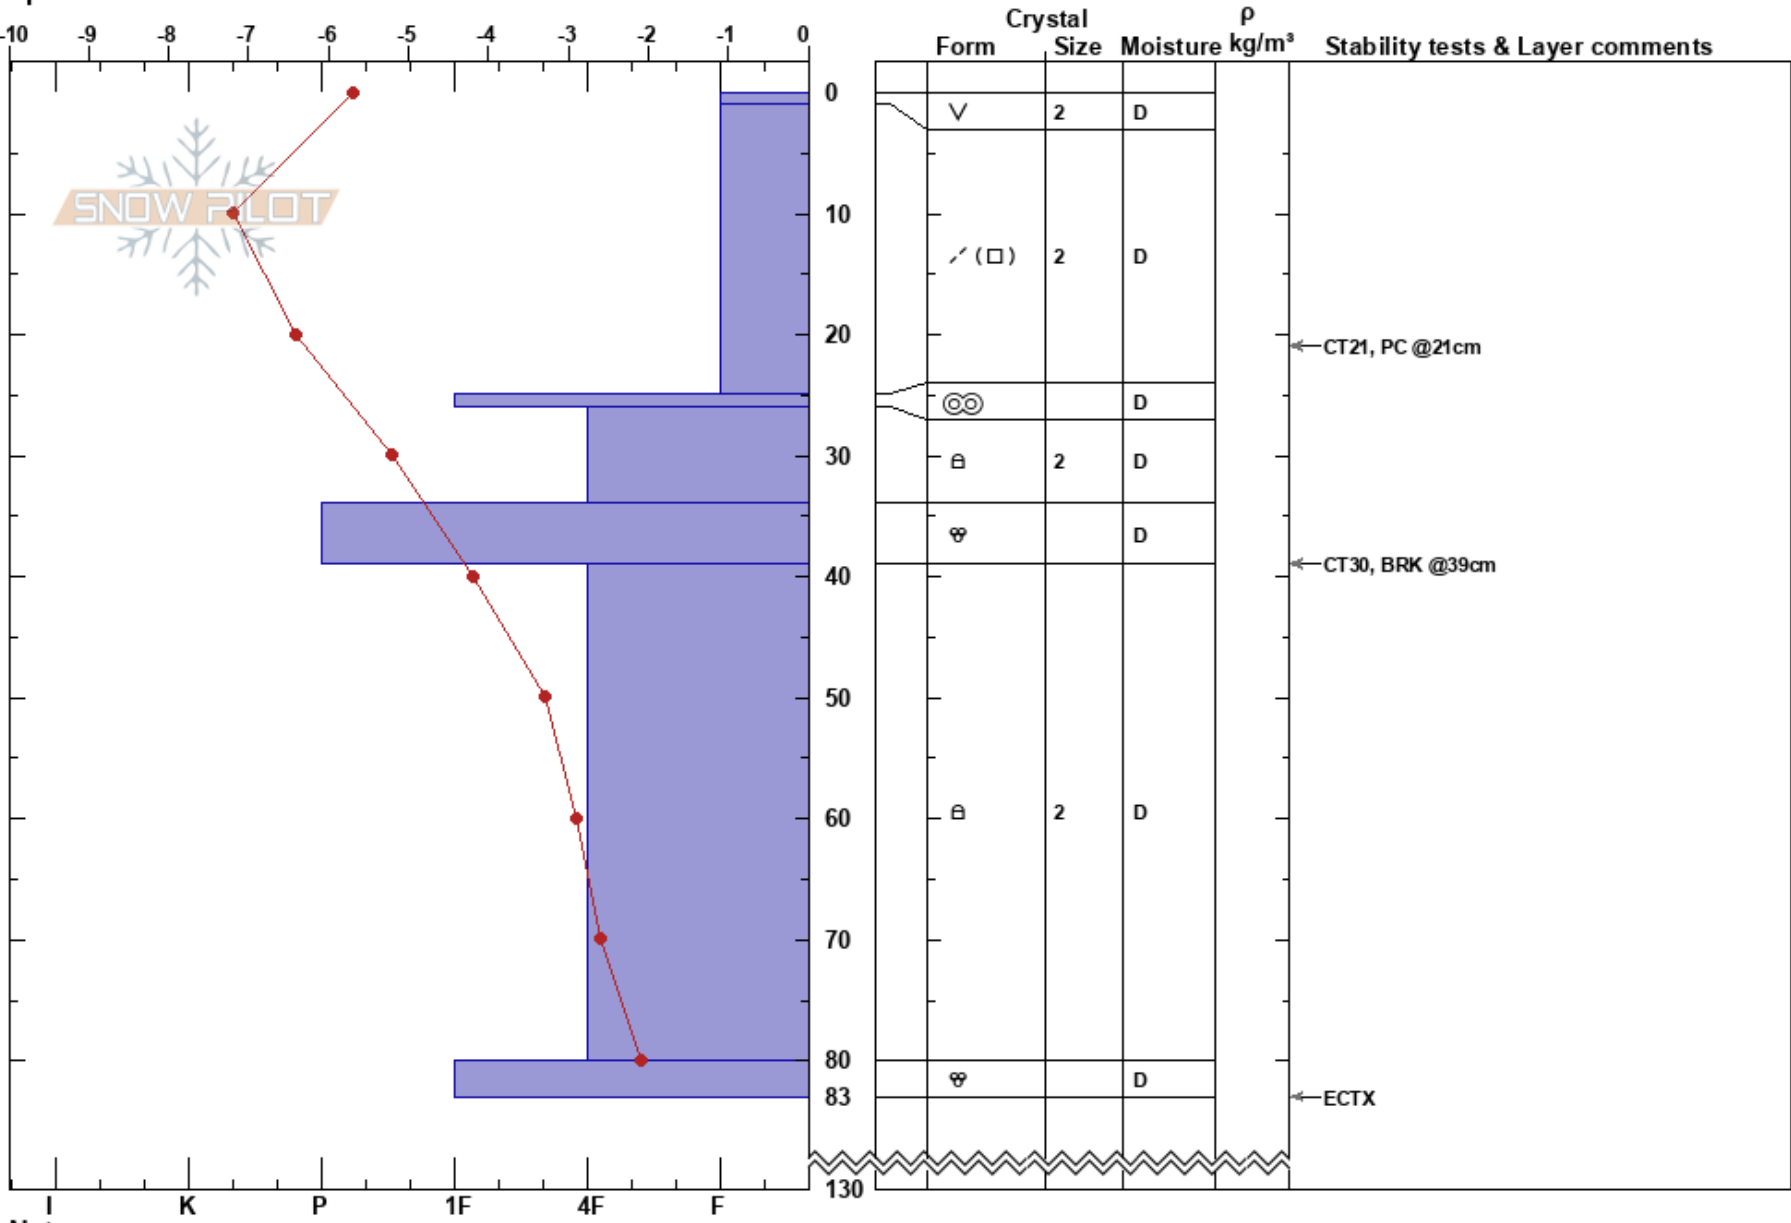

Voodoo Bowl
 Bridgeport Winter Rec Ar
 CA
Elevation: 9218 ft
Aspect: N
Specifics:

Ryan Lewthwaite
 02/08/2018 - 12:50pm
Co-ord: 38.32480N, -119.62665W
Slope Angle: 28°
Wind Loading: no

Stability:
Air Temperature: 8.4°C
Sky Cover: FEW
Precipitation: NO
Wind: SW Calm

HS: 130
PF: 25
Layer Notes:

Notes: Found the deepest & driest snow possible.