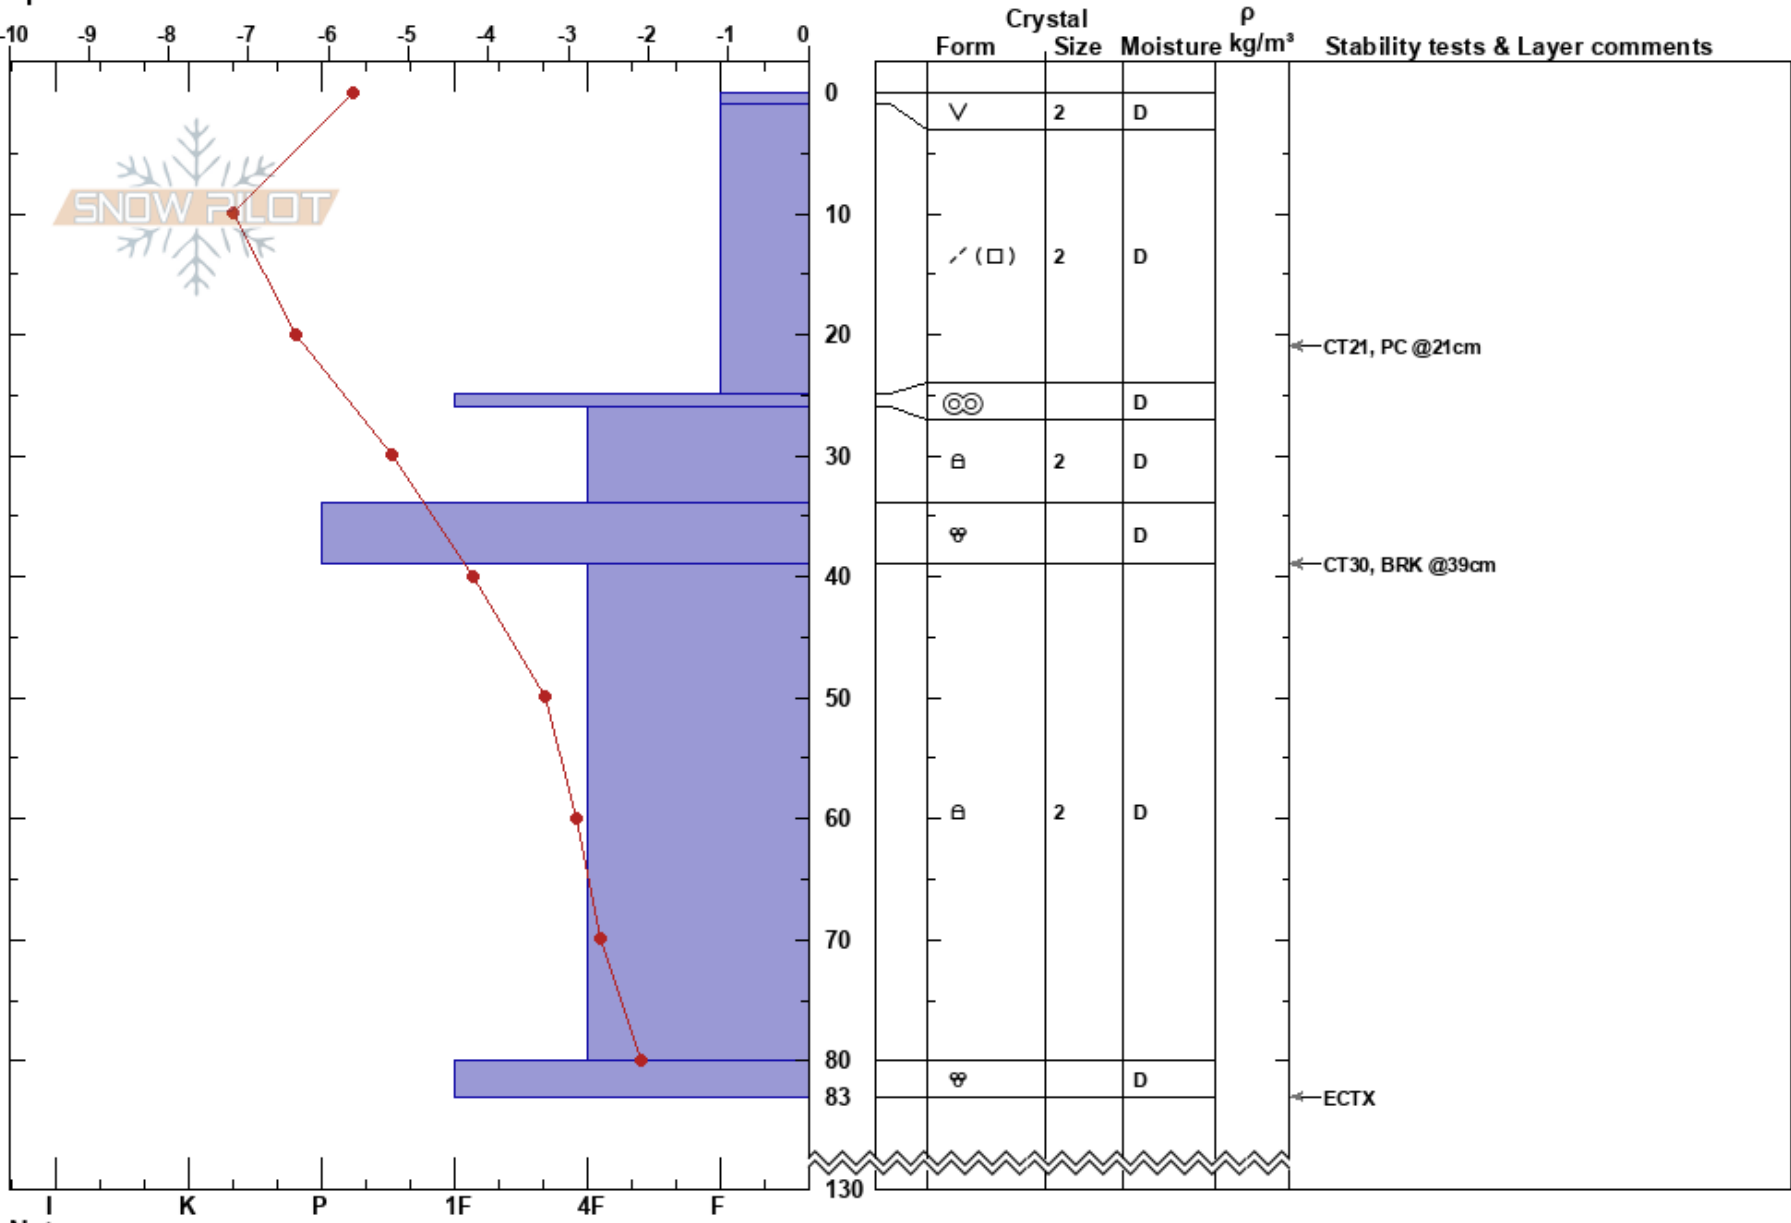

Voodoo Bowl
 Bridgeport Winter Rec Ar
 CA
Elevation: 9218 ft
Aspect: N
Specifics:

Ryan Lewthwaite
 02/08/2018 - 12:50pm
Co-ord: 38.32480N, -119.62665W
Slope Angle: 28°
Wind Loading: no

Stability:
Air Temperature: 8.4°C
Sky Cover: FEW
Precipitation: NO
Wind: SW Calm

Layer Notes:

Notes: Found the deepest & driest snow possible.