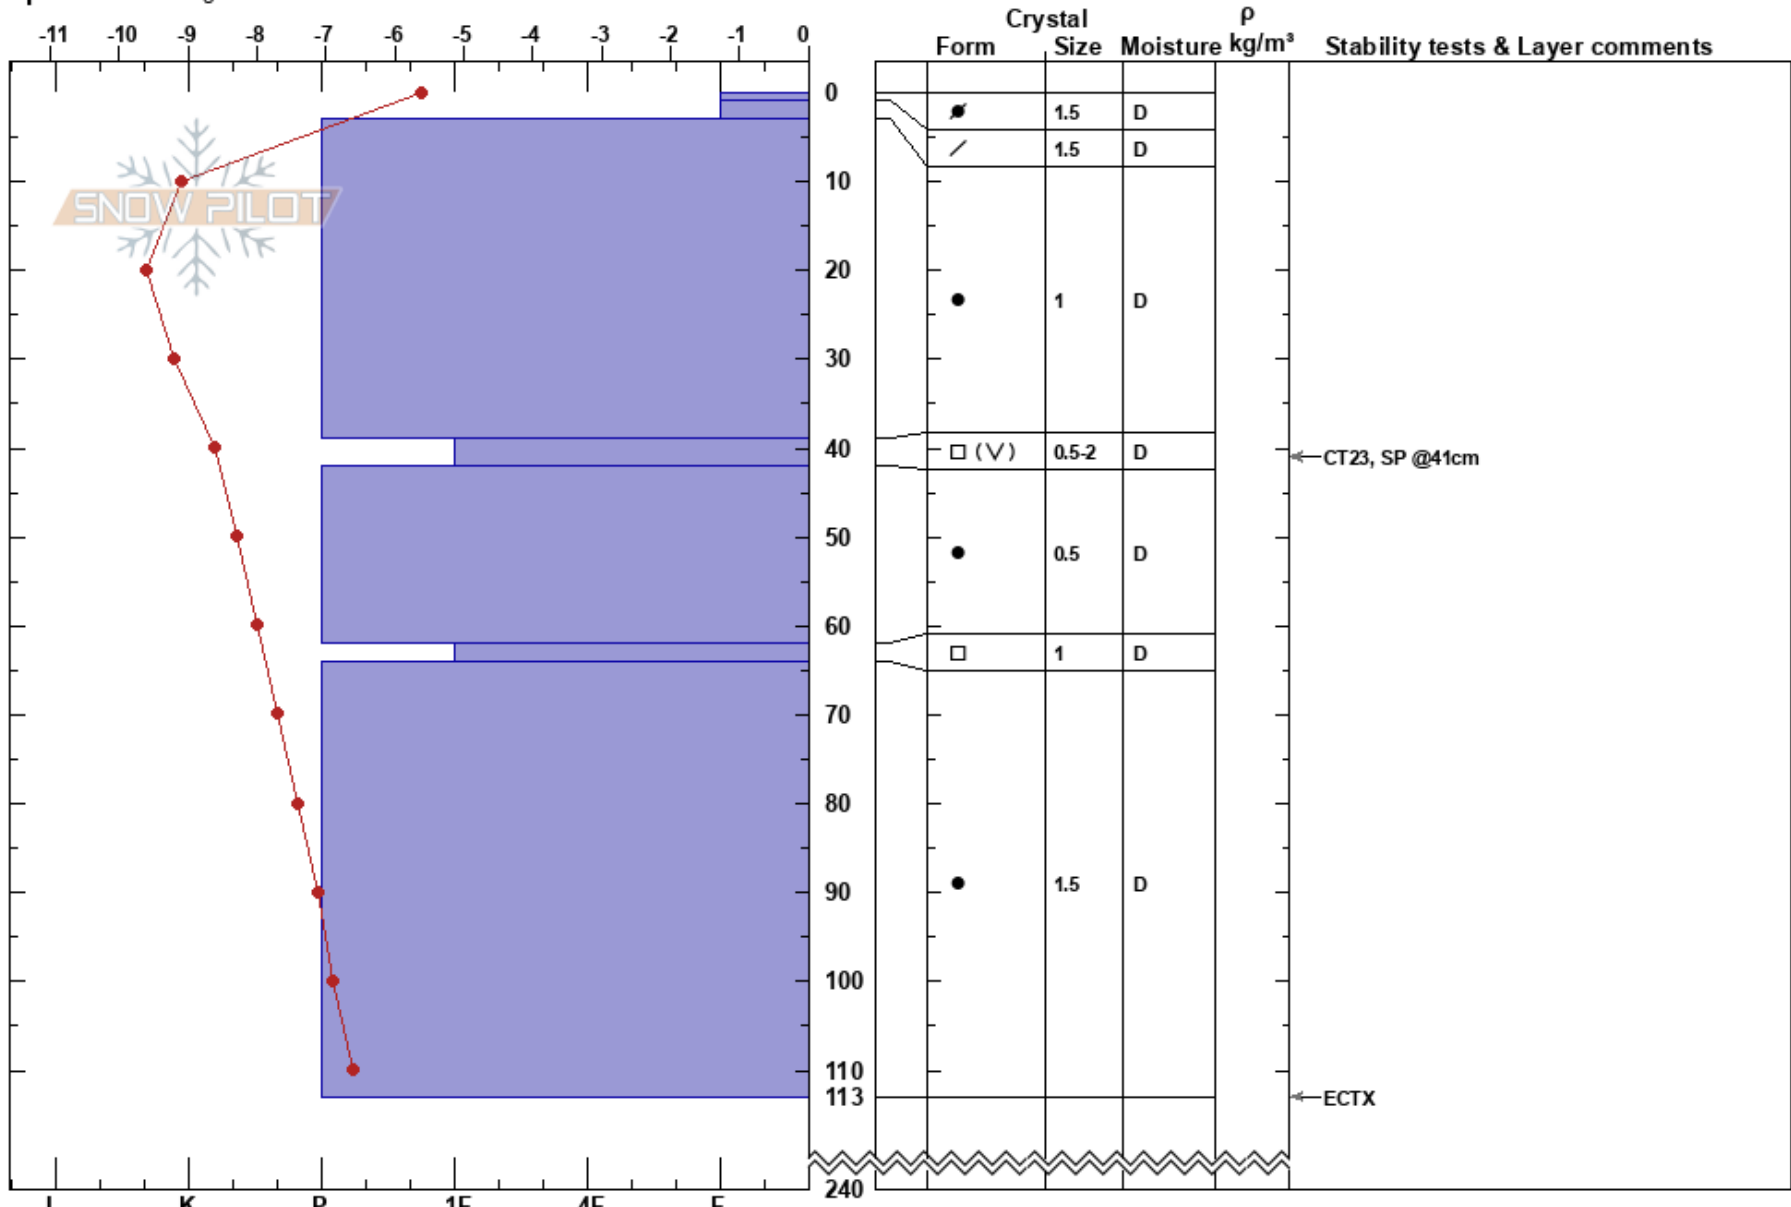

Under kabin/damstart
 Åreskutan
 Sweden
 Elevation: 1119 m
 Aspect: NE
 Specifics: Pit dug in a Ski Area

Christoffer Nylund
 09/02/2018 - 11:05
 Co-ord: 63.42380N, 13.07694E
 Slope Angle: 32°
 Wind Loading: previous

Stability: **HS:240**
 Air Temperature: -3.8°C PF:5 39-42cm:Problematic layer
 Sky Cover: SCT
 Precipitation: NO
 Wind: S Light Breeze

Notes: