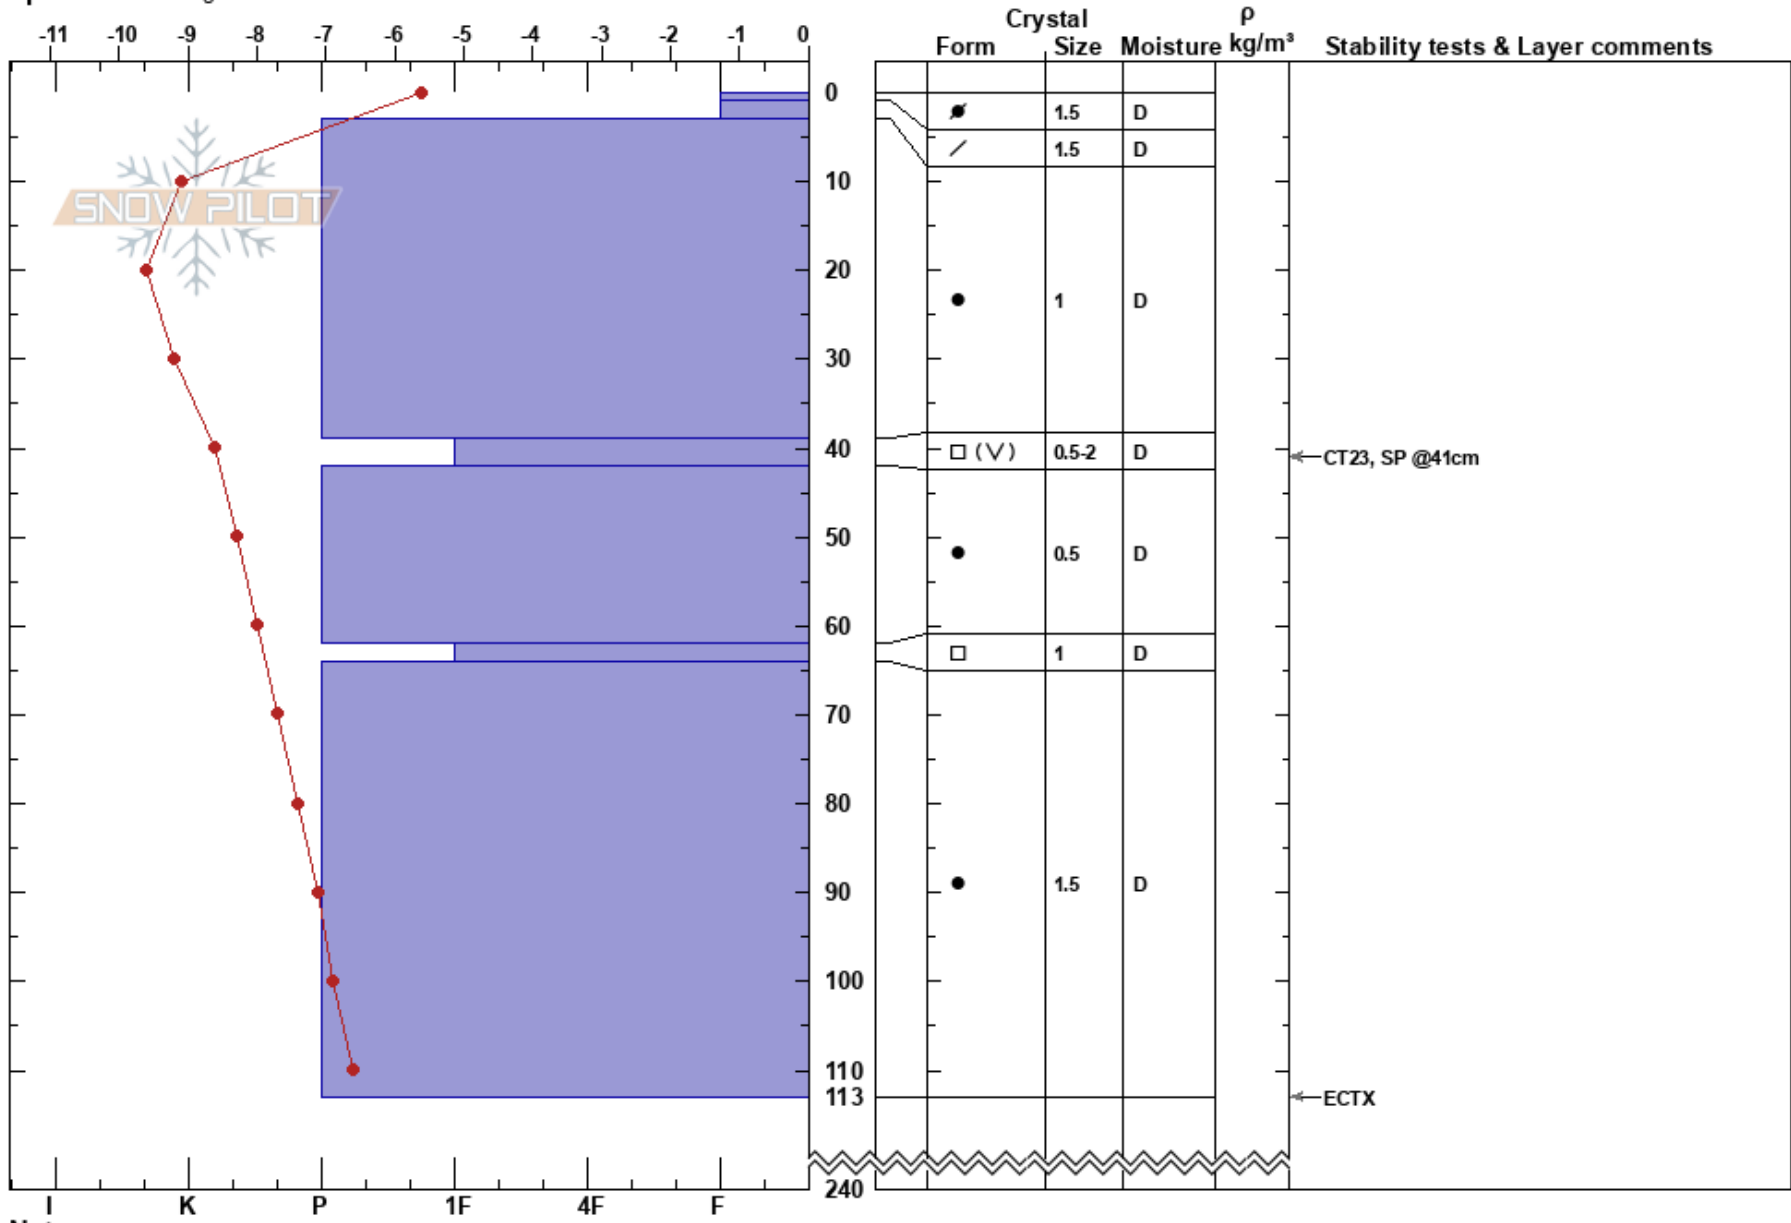

Under kabin/damstart
 Åreskutan
 Sweden
 Elevation: 1119 m
 Aspect: NE
 Specifics: Pit dug in a Ski Area

Christoffer Nylund
 09/02/2018 - 11:05
 Co-ord: 63.42380N, 13.07694E
 Slope Angle: 32°
 Wind Loading: previous

Stability: **HS:240**
 Air Temperature: -3.8°C PF:5 39-42cm:Problematic layer
 Sky Cover: SCT
 Precipitation: NO
 Wind: S Light Breeze

Notes: