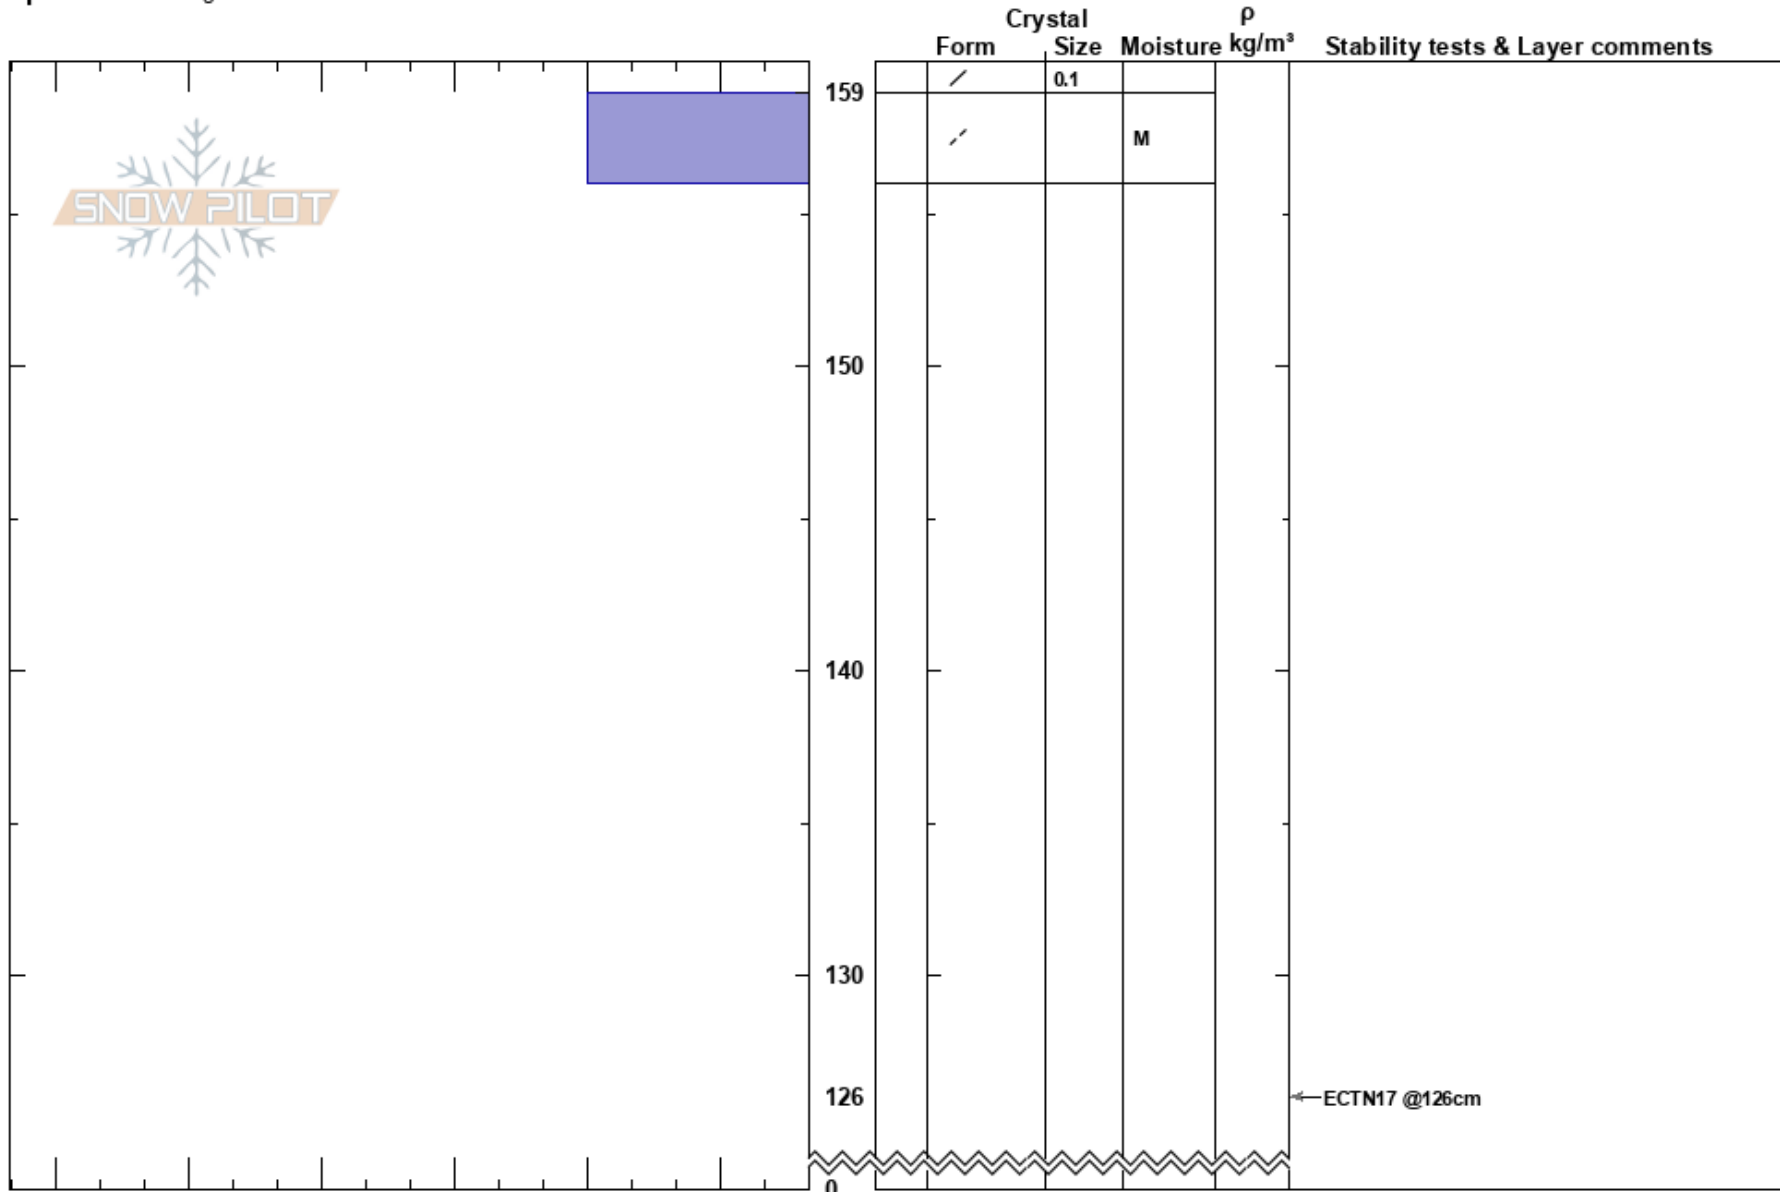

PF:30

New Zealand

Co-ord: -45.05439N, 168.80488E

Sky Cover: BKN

PS: 5

Elevation: 1940 m

Slope Angle: 26°

Precipitation: NO

Aspect: SE

Wind Loading: previous

Wind: W Light Breeze

Specifics: Pit dug in a Ski Area

Notes: