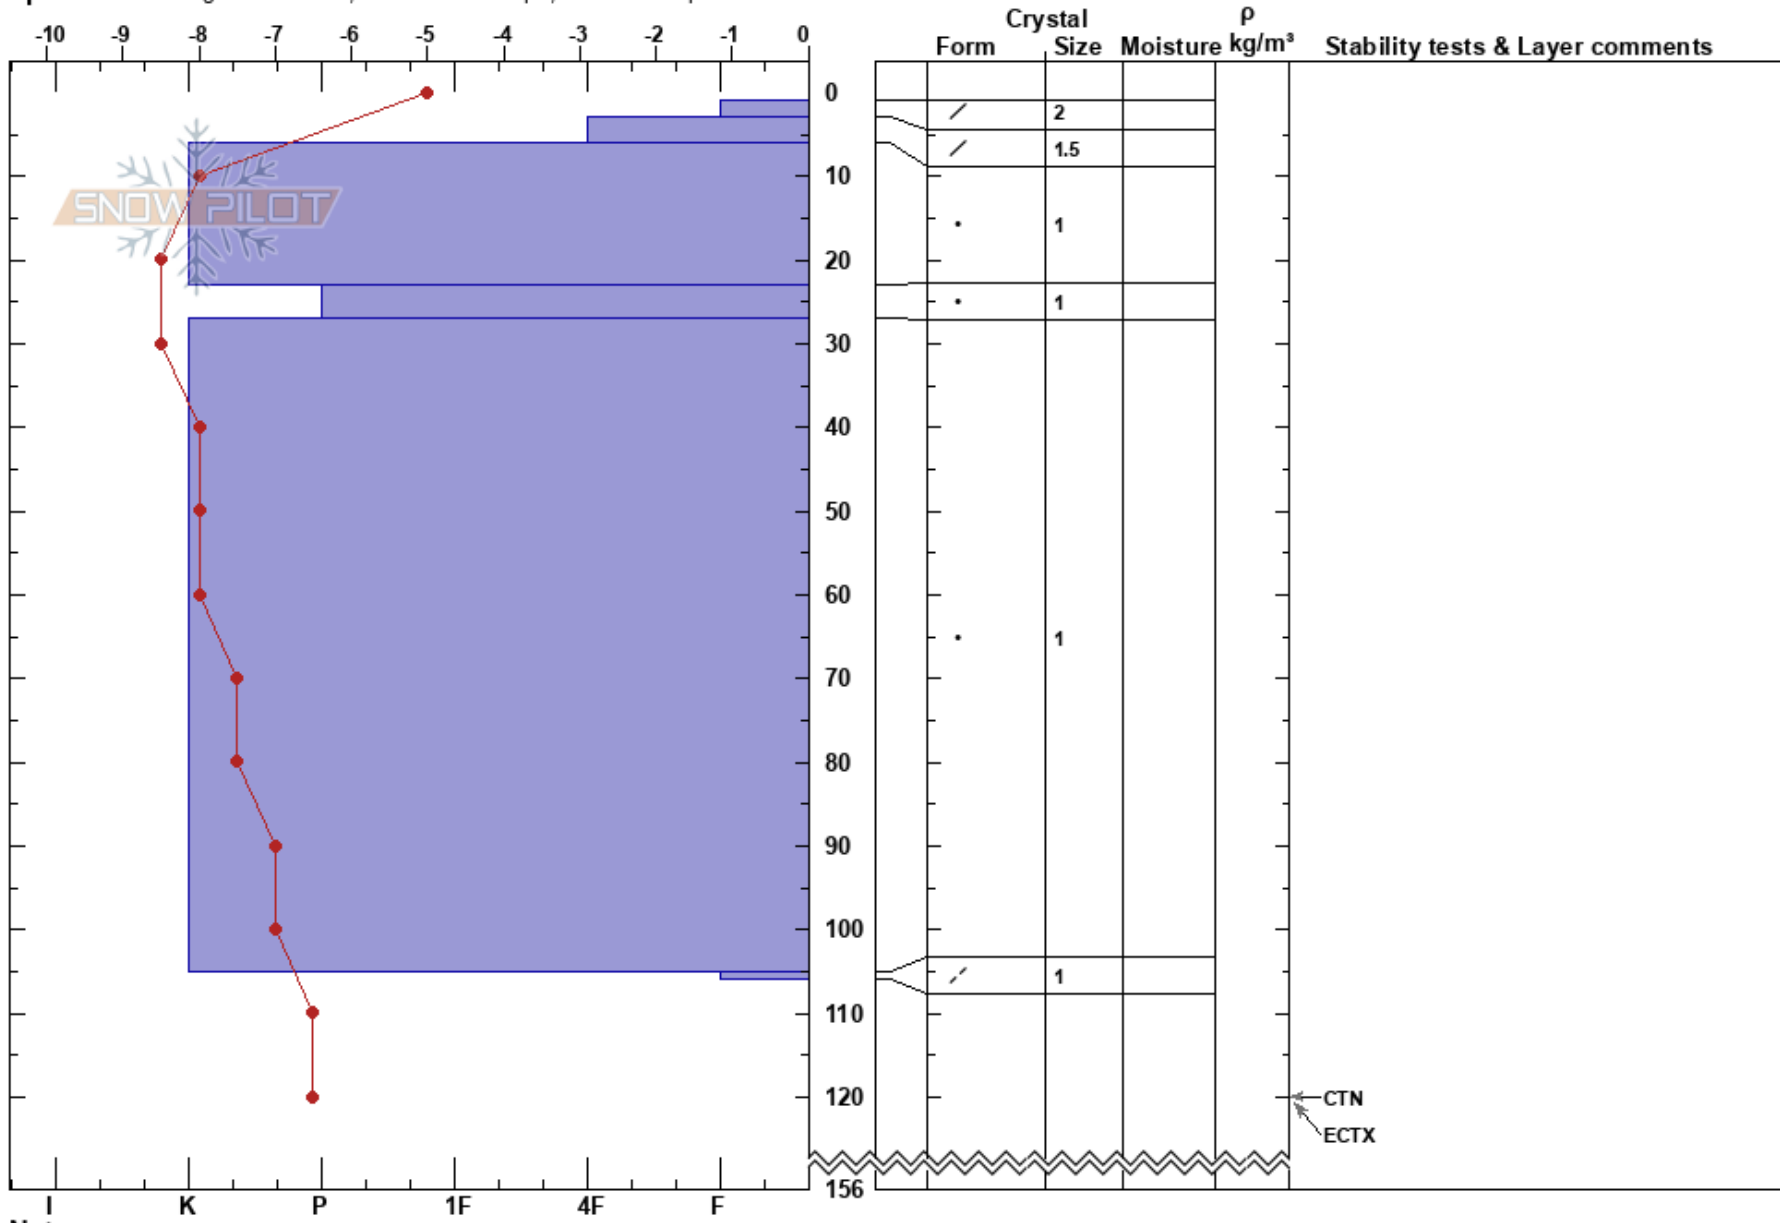

Under kabinlinoma  
 Åreskutan  
 Sweden  
**Elevation:** 1069 m  
**Aspect:** SE

Nina af Ekenstam  
 09/02/2018 - 11:00  
**Co-ord:**  
**Slope Angle:** 30°  
**Wind Loading:** no

**Stability:** Good **HS:**156 **Layer Notes:**  
**Air Temperature:** 4°C **PF:**10  
**Sky Cover:** BKN  
**Precipitation:** NO  
**Wind:** W Light Breeze

**Specifics:** Pit dug in a Ski Area; Ski tracks on slope; We skied slope

Notes: