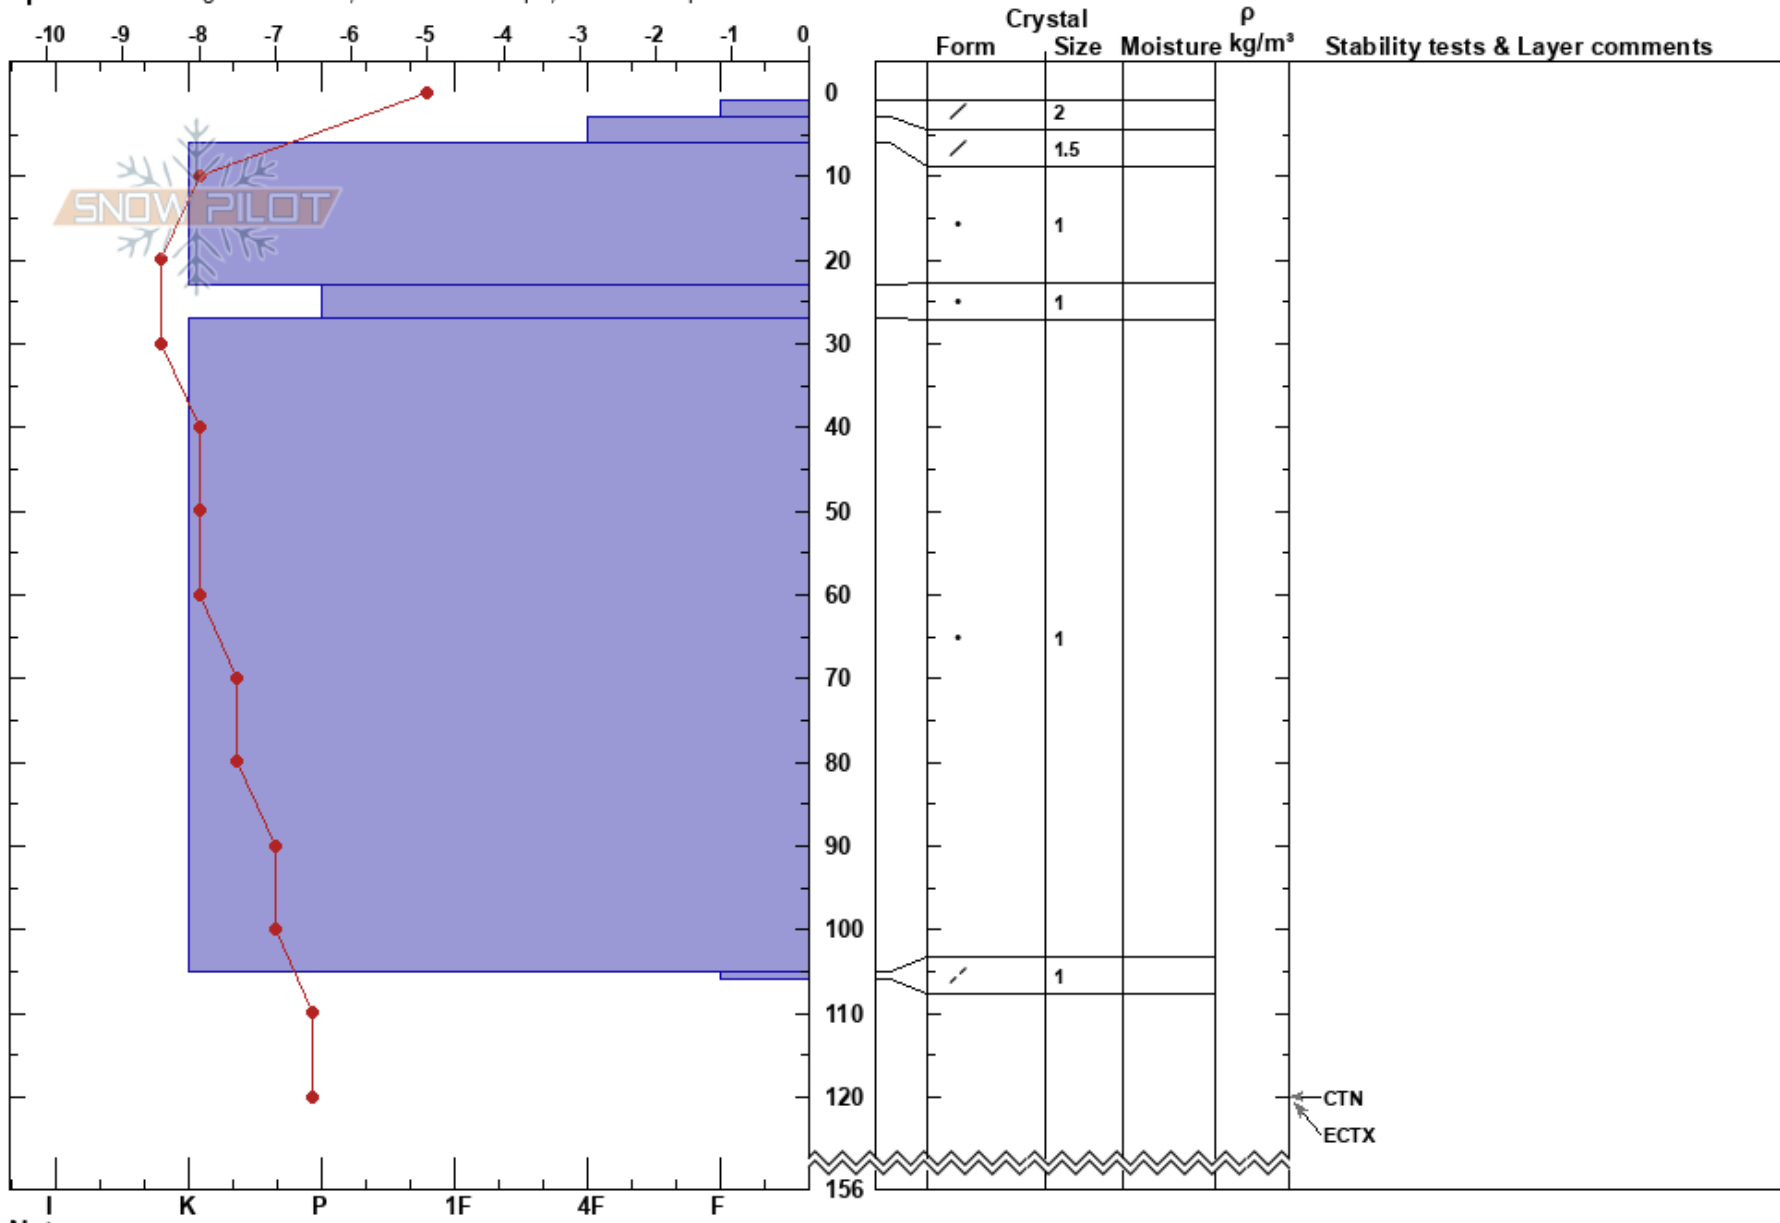

Under kabinlinoma
 Åreskutan
 Sweden
 Elevation: 1069 m
 Aspect: SE

Nina af Ekenstam
 09/02/2018 - 11:00
 Co-ord:
 Slope Angle: 30°
 Wind Loading: no

Stability: Good HS:156 Layer Notes:
 Air Temperature: 4°C PF:10
 Sky Cover: BKN
 Precipitation: NO
 Wind: W Light Breeze

Specifics: Pit dug in a Ski Area; Ski tracks on slope; We skied slope

Notes: