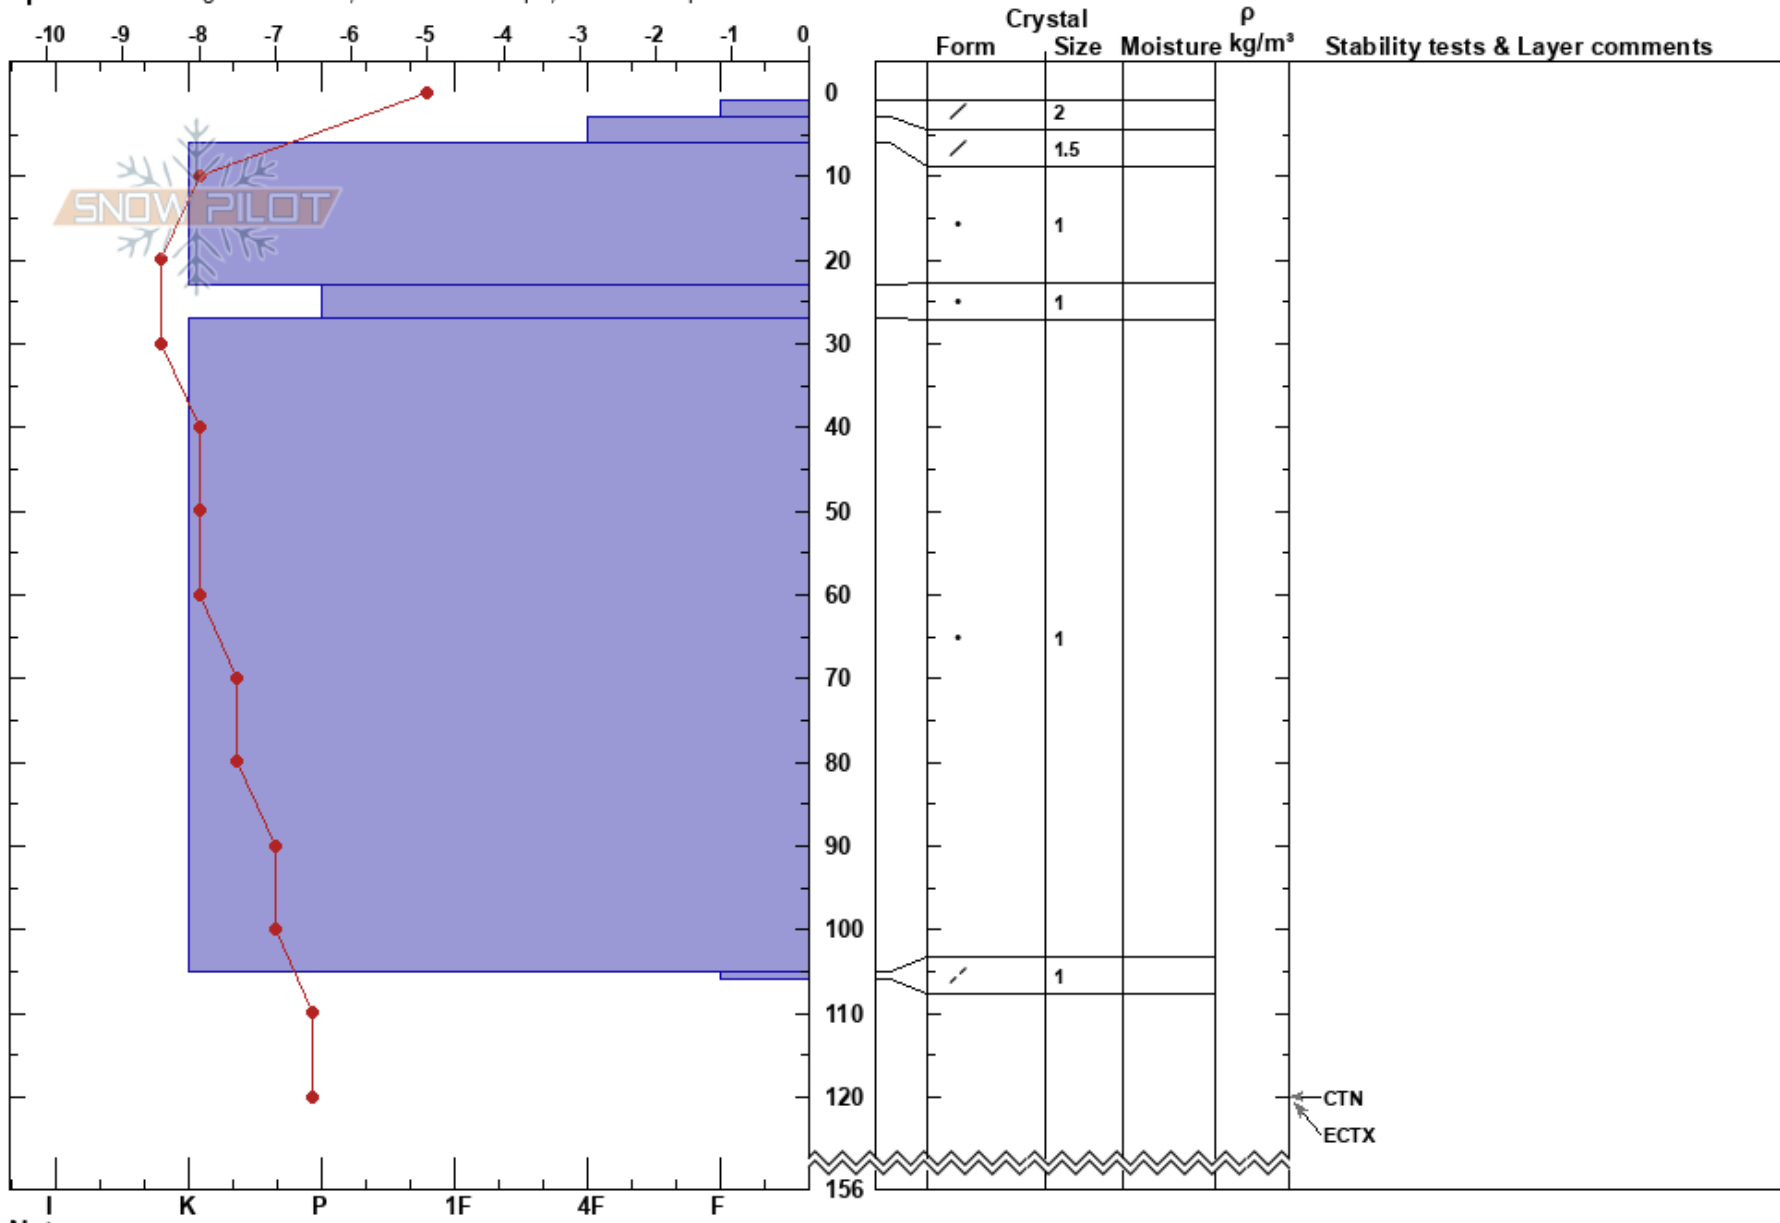

Under kabinlinoma
 Åreskutan
 Sweden
Elevation: 1069 m
Aspect: SE

Nina af Ekenstam
 09/02/2018 - 11:00
Co-ord:
Slope Angle: 30°
Wind Loading: no

Stability: Good **HS:**156 **Layer Notes:**
Air Temperature: 4°C **PF:**10
Sky Cover: BKN
Precipitation: NO
Wind: W Light Breeze

Specifics: Pit dug in a Ski Area; Ski tracks on slope; We skied slope

Notes: