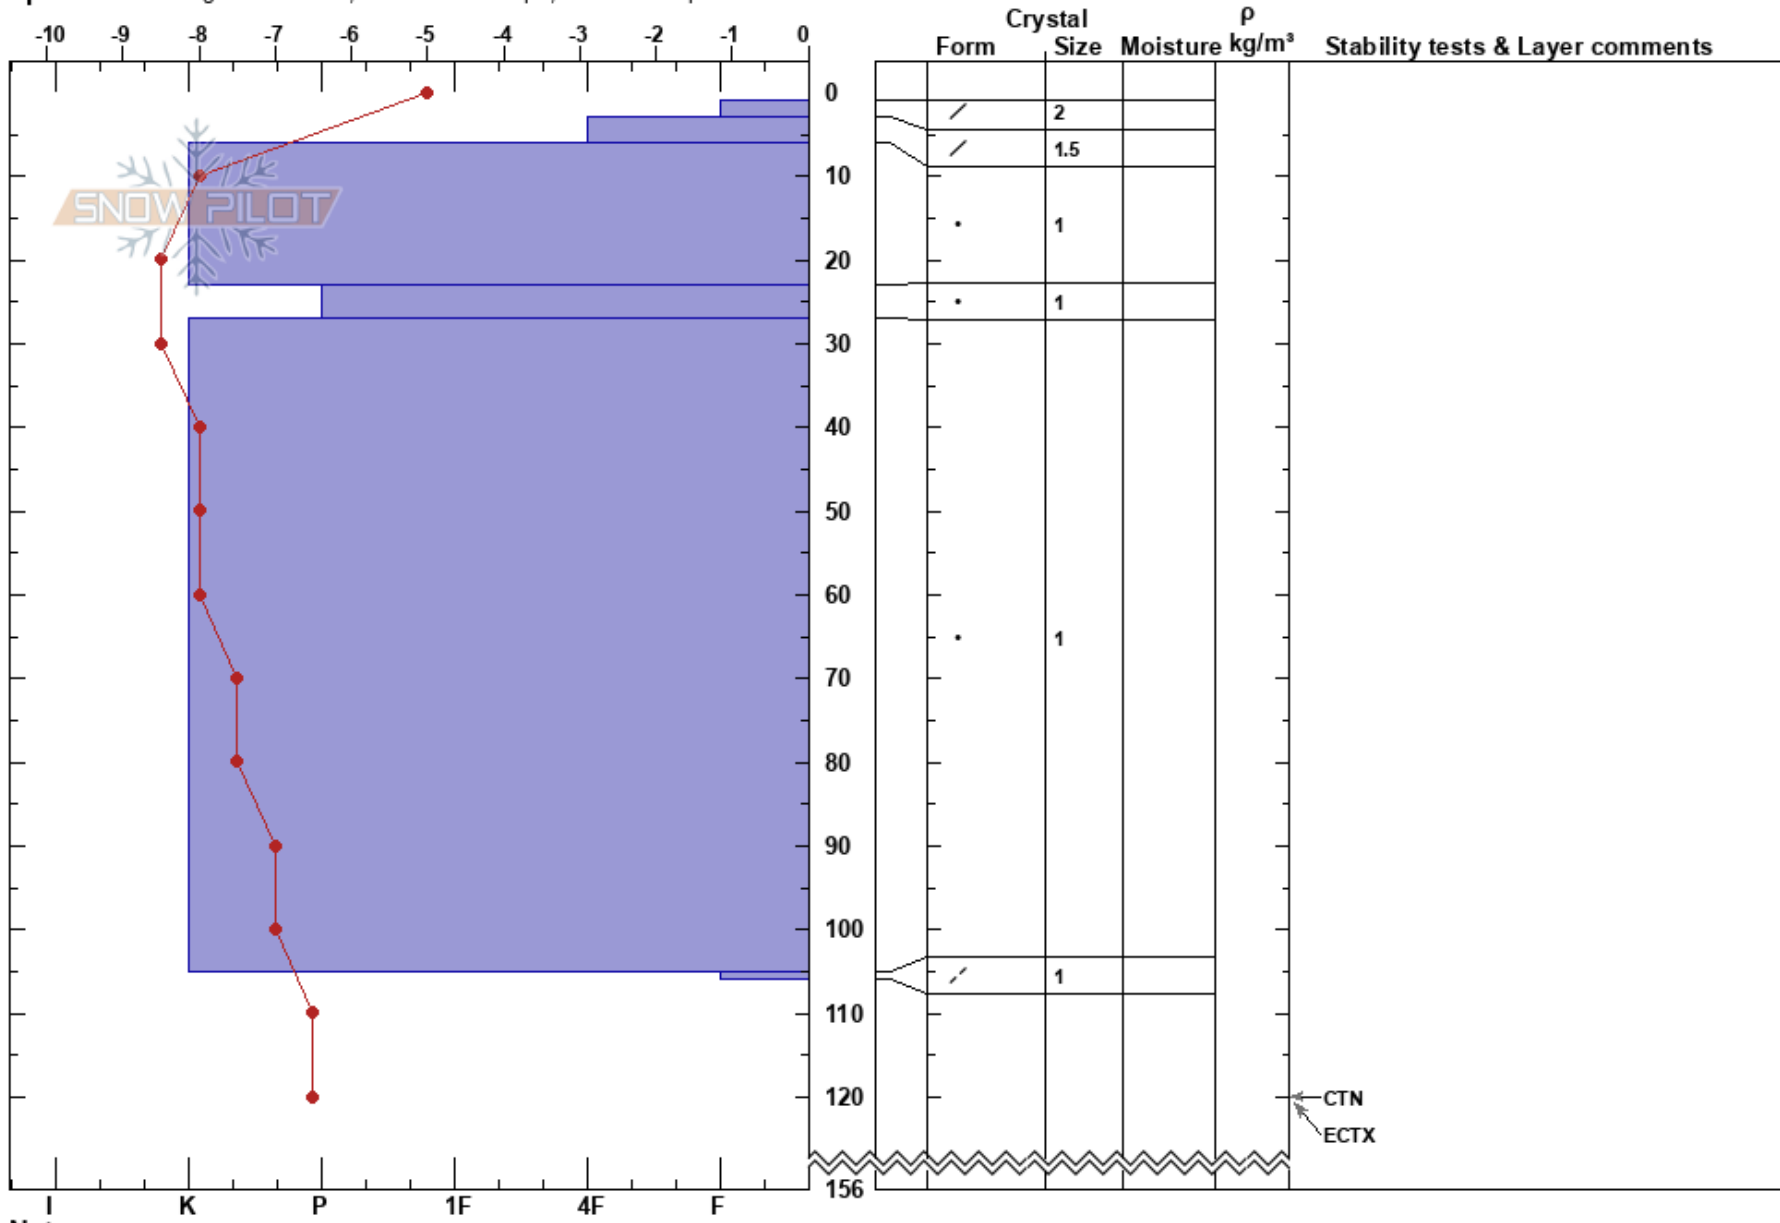

Under kabinlinoma
 Åreskutan
 Sweden
 Elevation: 1069 m
 Aspect: SE

Nina af Ekenstam
 09/02/2018 - 11:00
 Co-ord:
 Slope Angle: 30°
 Wind Loading: no

Stability: Good
 Air Temperature: 4°C
 Sky Cover: BKN
 Precipitation: NO
 Wind: W Light Breeze

HS:156 Layer Notes:

Specifics: Pit dug in a Ski Area; Ski tracks on slope; We skied slope

Notes: