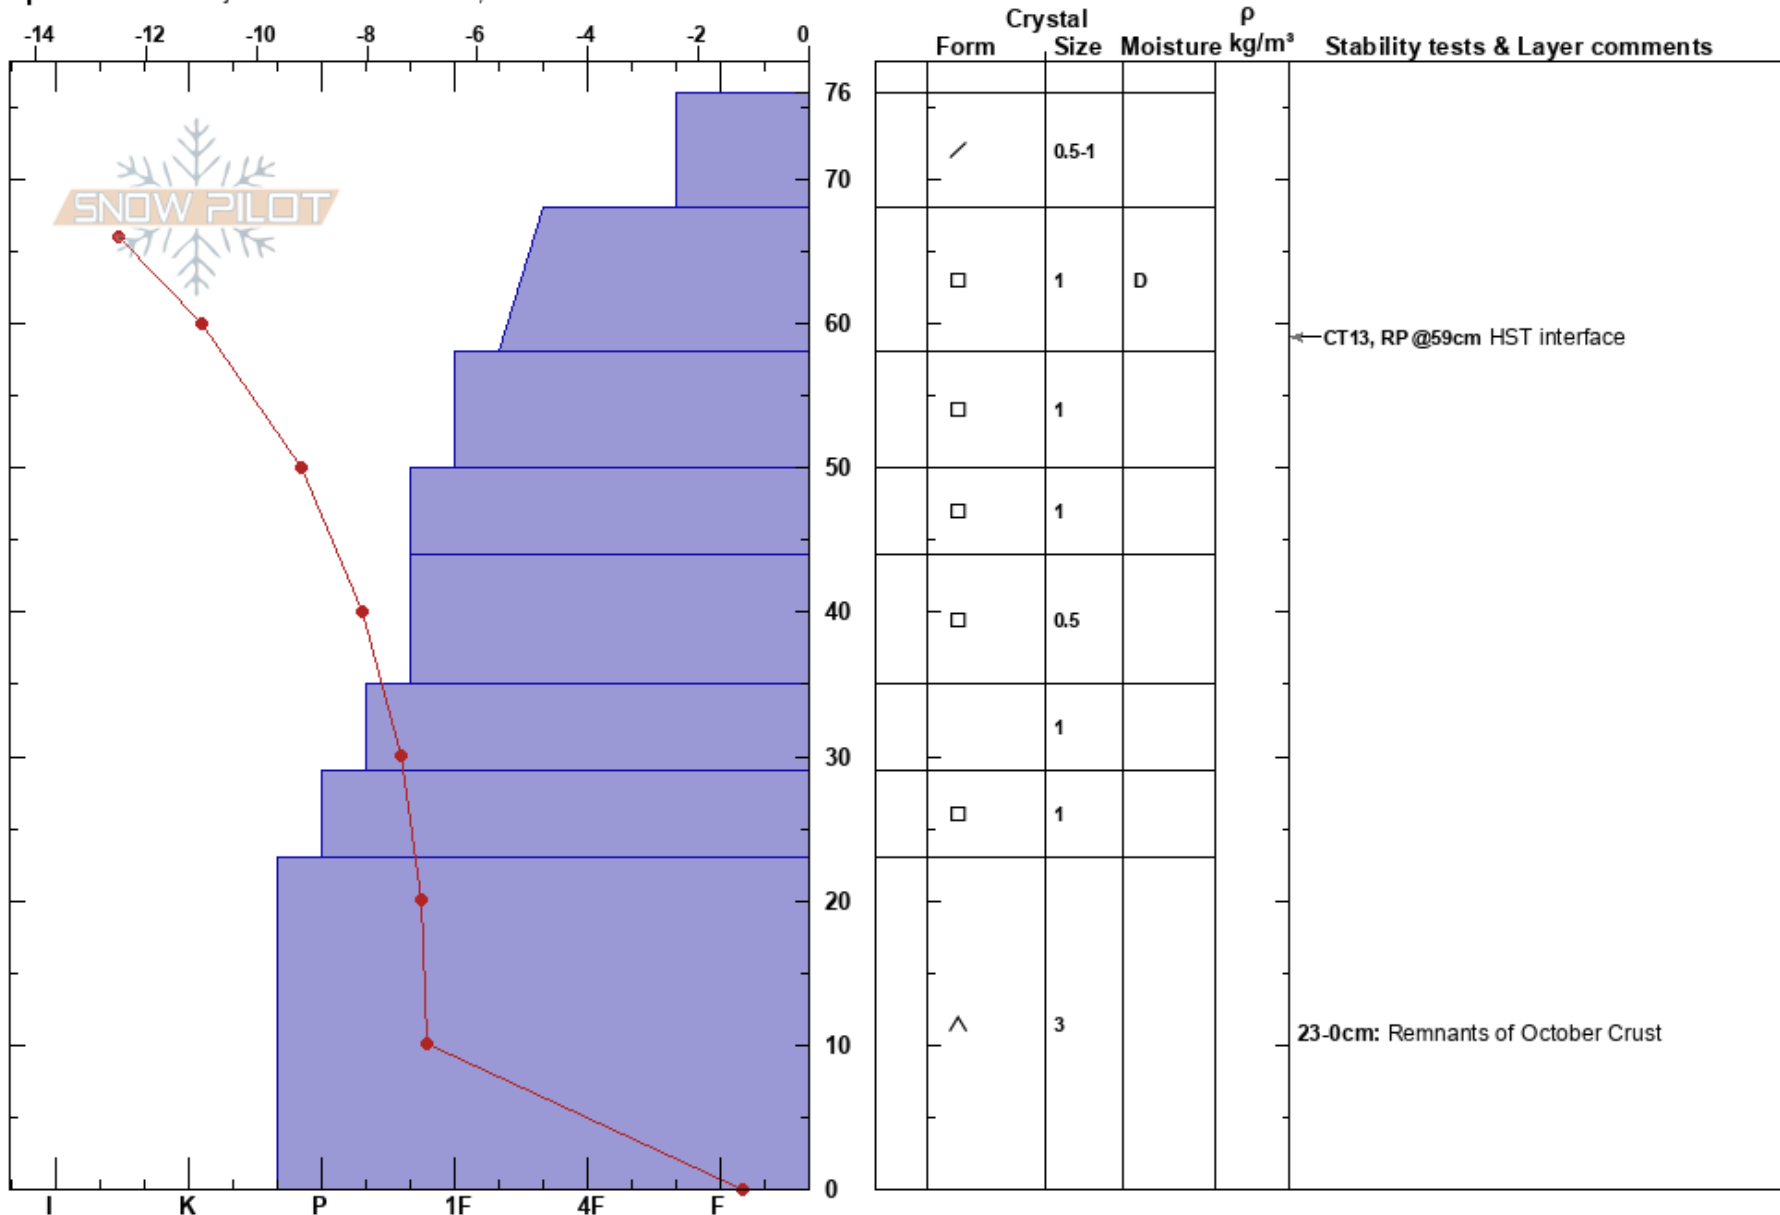

Tent Ridge Accident
 Kananaskis
 AB
 Elevation: 2330 m
 Aspect: NE
 Specifics: Pit is adjacent to avalanche: flank;

Avalanche Safety
 10/12/2007 - 12:40
 Co-ord: 50.83500N, -115.37447W
 Slope Angle: 35°
 Wind Loading: previous

Stability:
 Air Temperature: -12°C
 Sky Cover: CLR
 Precipitation: NO
 Wind: SW Light Breeze

HS:76
 23-0cm: Remnants of October Crust
 23-0cm: Problematic layer

Notes: Site along the ridgeline near avalanche site. Unable to access the FL due to overhead hazard.