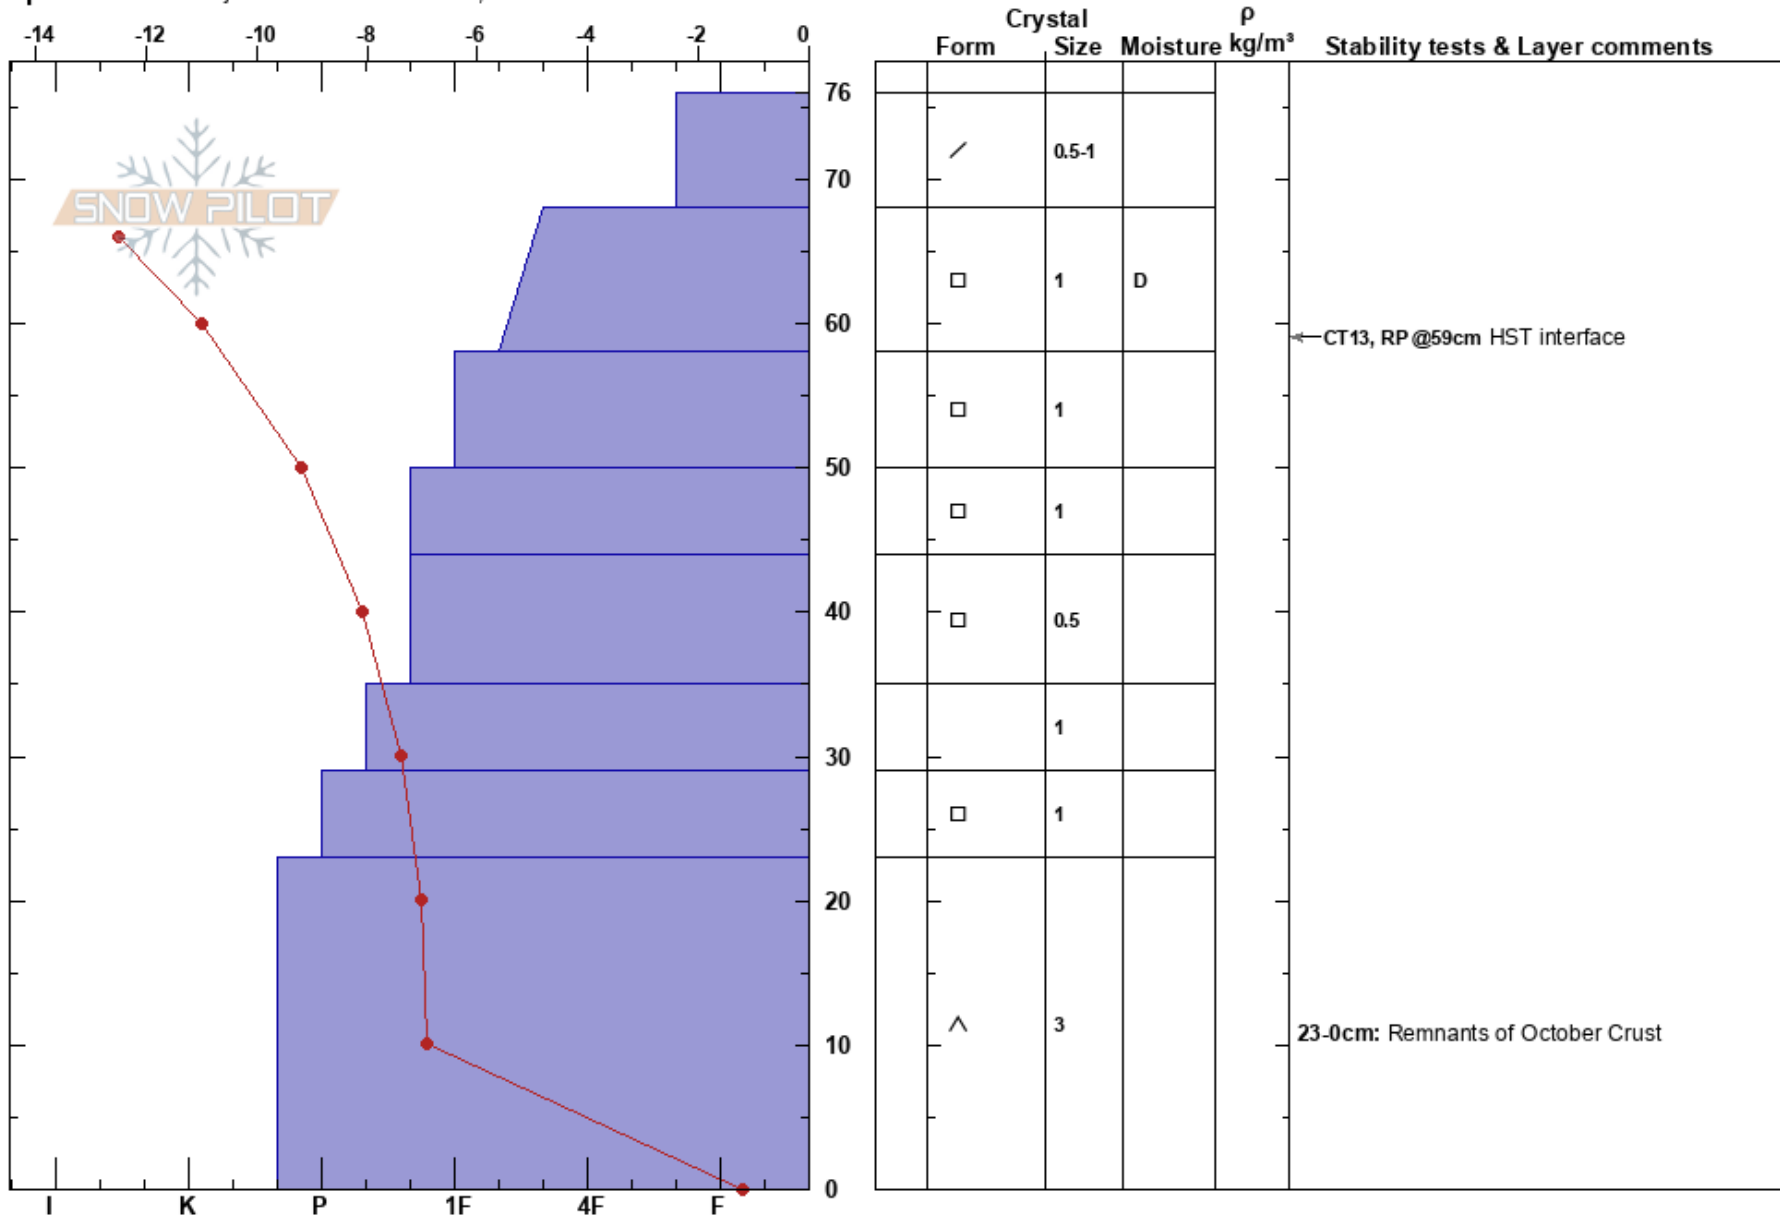

Tent Ridge Accident
 Kananaskis
 AB
 Elevation: 2330 m
 Aspect: NE

Avalanche Safety
 10/12/2007 - 12:40
 Co-ord: 50.83500N, -115.37447W
 Slope Angle: 35°
 Wind Loading: previous

Stability:
 Air Temperature: -12°C
 Sky Cover: CLR
 Precipitation: NO
 Wind: SW Light Breeze

HS:76
 23-0cm: Remnants of October Crust
 23-0cm: Problematic layer

Specifics: Pit is adjacent to avalanche: flank;

Notes: Site along the ridgeline near avalanche site. Unable to access the FL due to overhead hazard.