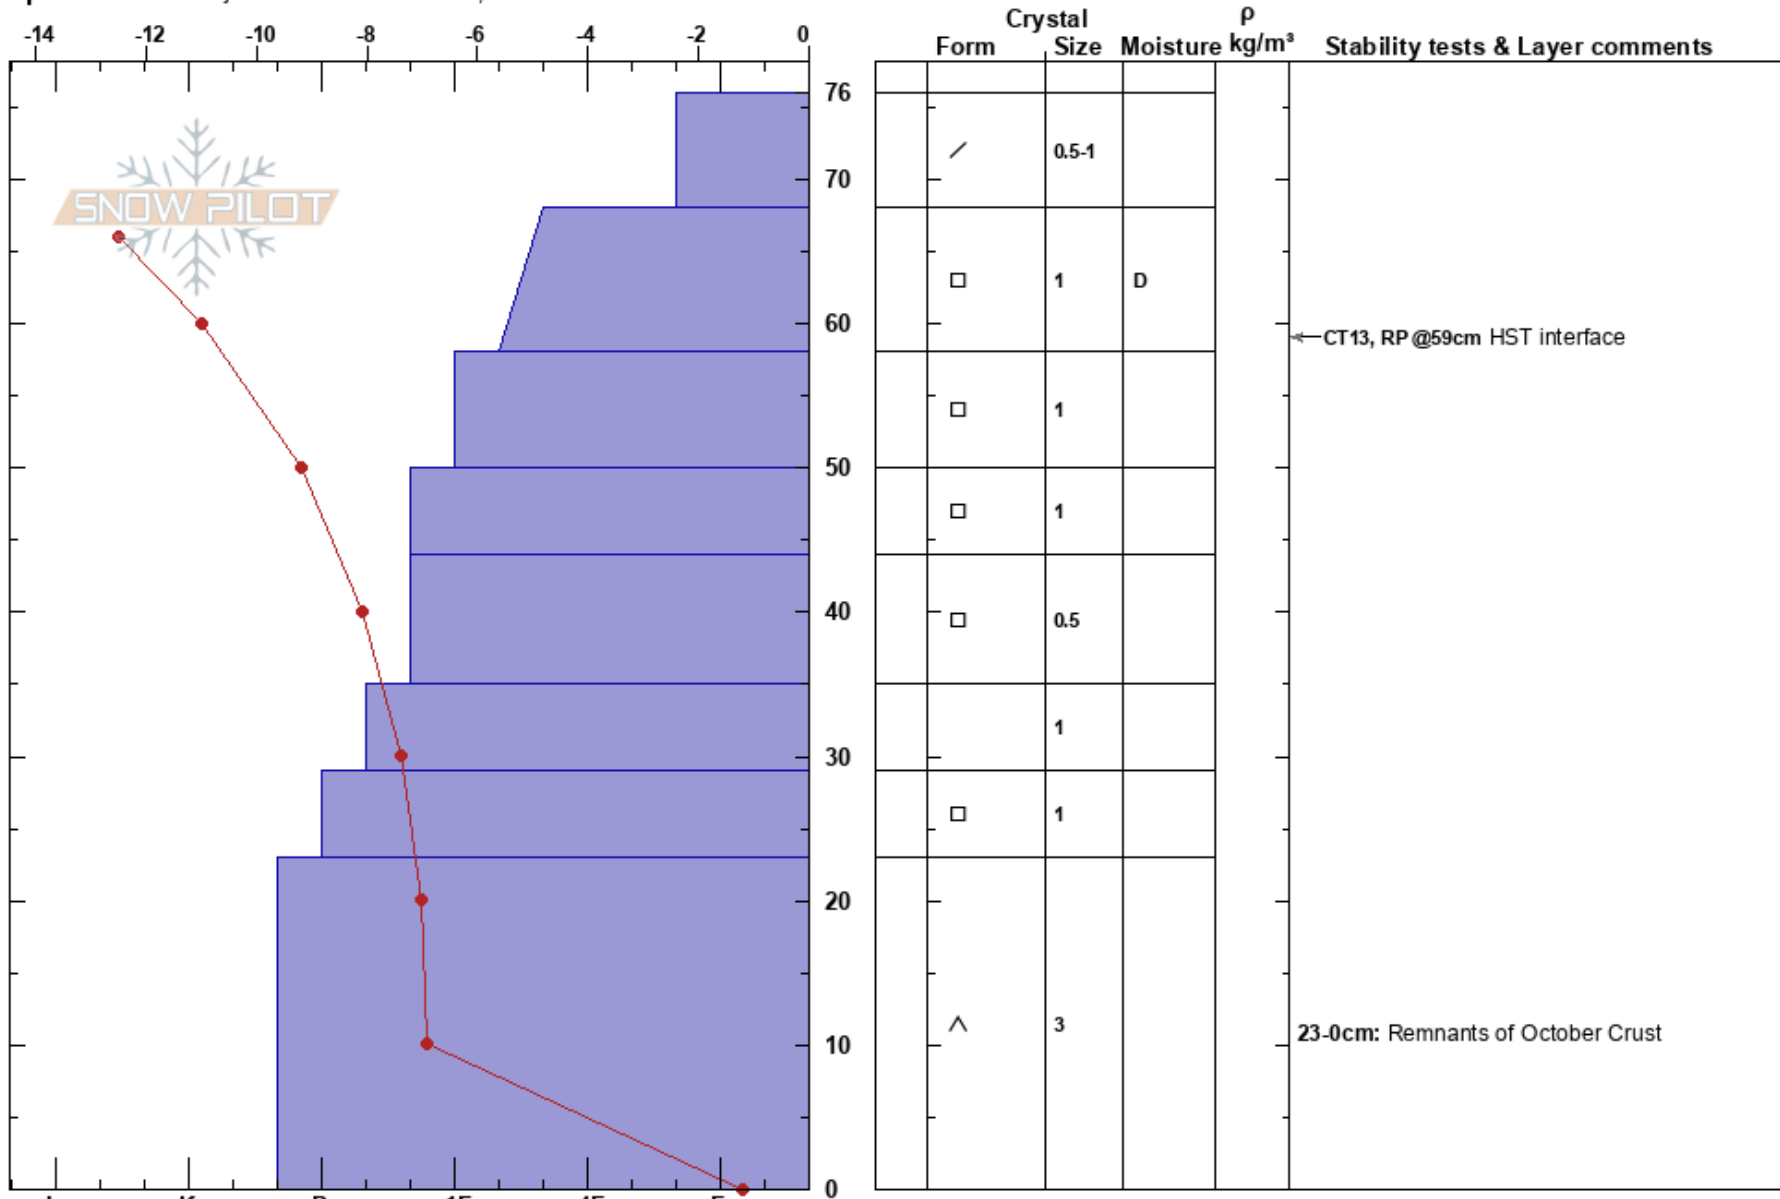

Tent Ridge Accident  
 Kananaskis  
 AB  
 Elevation: 2330 m  
 Aspect: NE

Avalanche Safety  
 10/12/2007 - 12:40  
 Co-ord: 50.83500N, -115.37447W  
 Slope Angle: 35°  
 Wind Loading: previous

Stability:  
 Air Temperature: -12°C  
 Sky Cover: CLR  
 Precipitation: NO  
 Wind: SW Light Breeze

HS:76  
 23-0cm: Remnants of October Crust  
 23-0cm: Problematic layer

Specifics: Pit is adjacent to avalanche: flank;

Notes: Site along the ridgeline near avalanche site. Unable to access the FL due to overhead hazard.