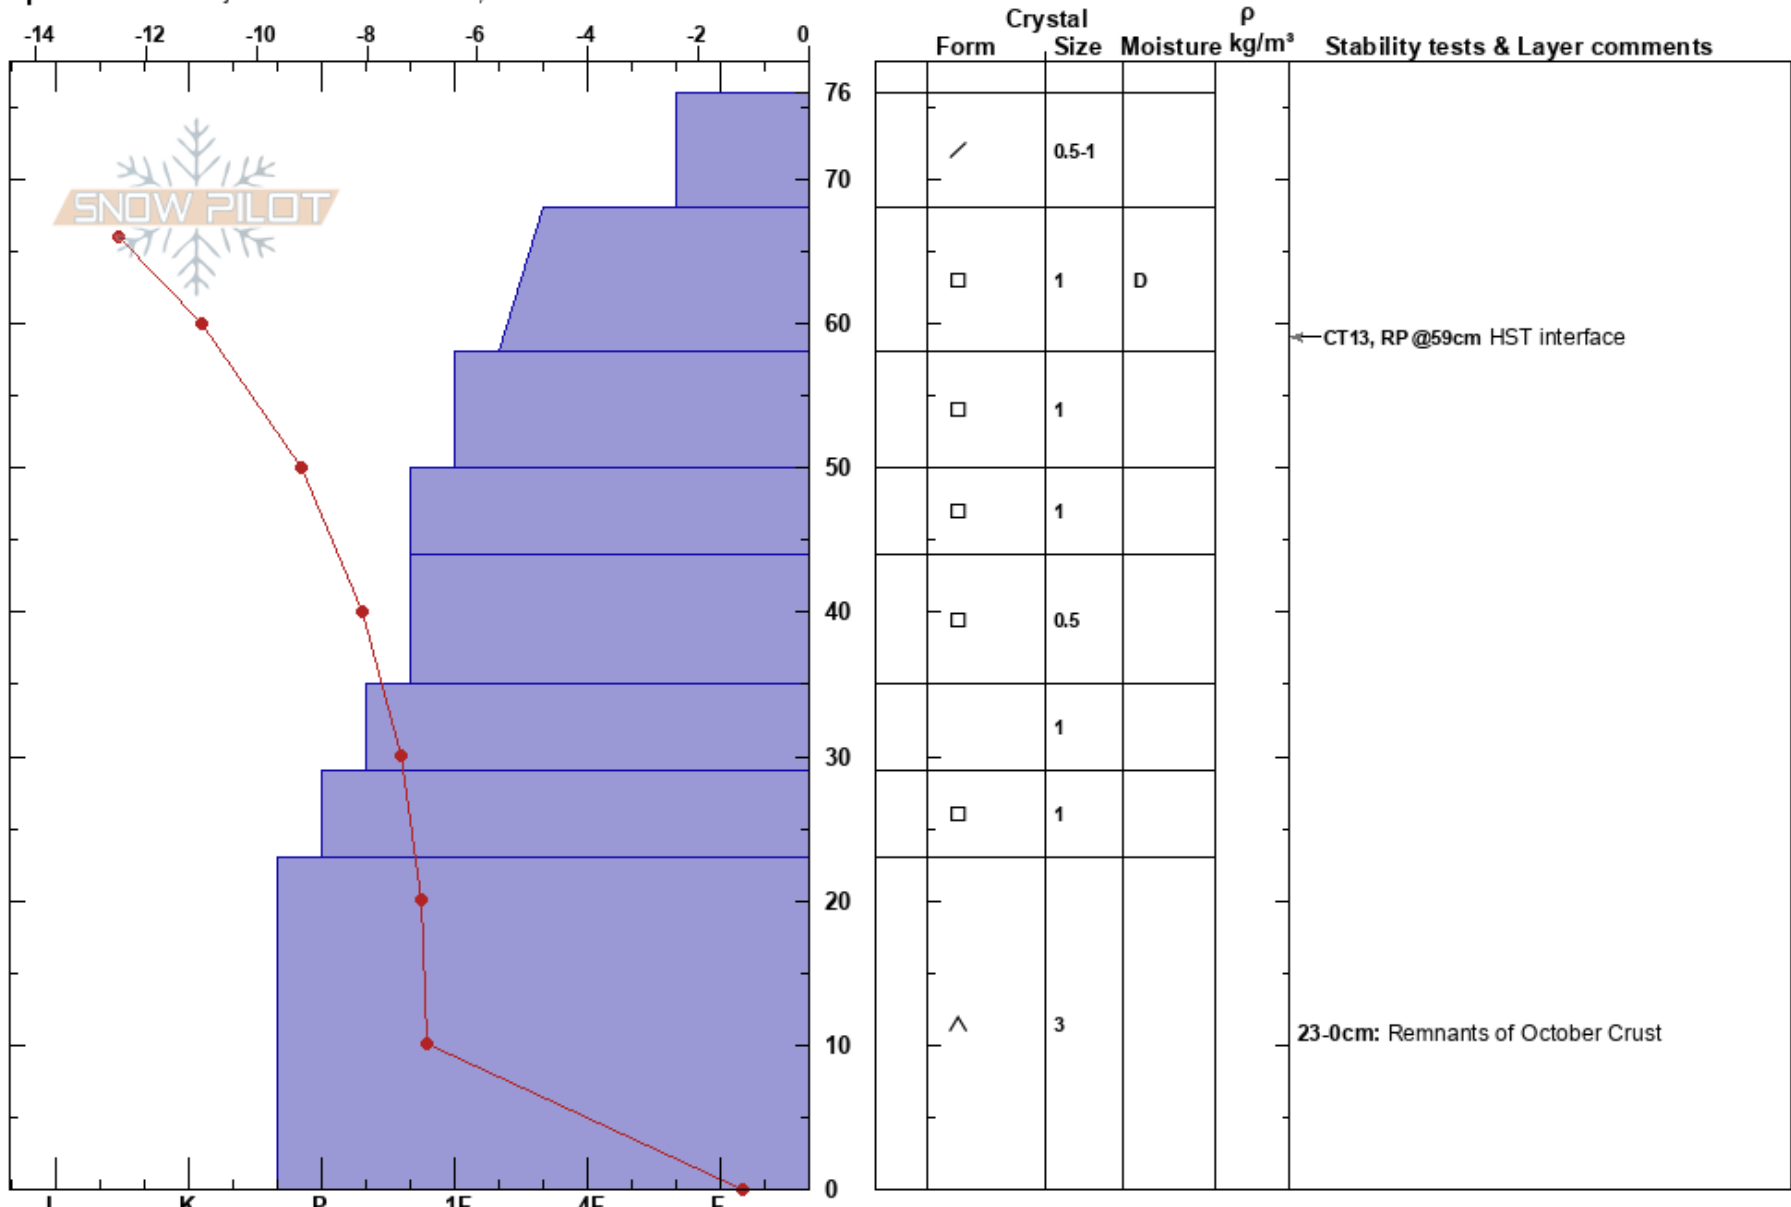

Tent Ridge Accident  
 Kananaskis  
 AB  
 Elevation: 2330 m  
 Aspect: NE

Avalanche Safety  
 10/12/2007 - 12:40  
 Co-ord: 50.83500N, -115.37447W  
 Slope Angle: 35°  
 Wind Loading: previous

Stability:  
 Air Temperature: -12°C  
 Sky Cover: CLR  
 Precipitation: NO  
 Wind: SW Light Breeze

HS:76  
 23-0cm: Remnants of October Crust  
 23-0cm: Problematic layer

Specifics: Pit is adjacent to avalanche: flank;

Notes: Site along the ridgeline near avalanche site. Unable to access the FL due to overhead hazard.