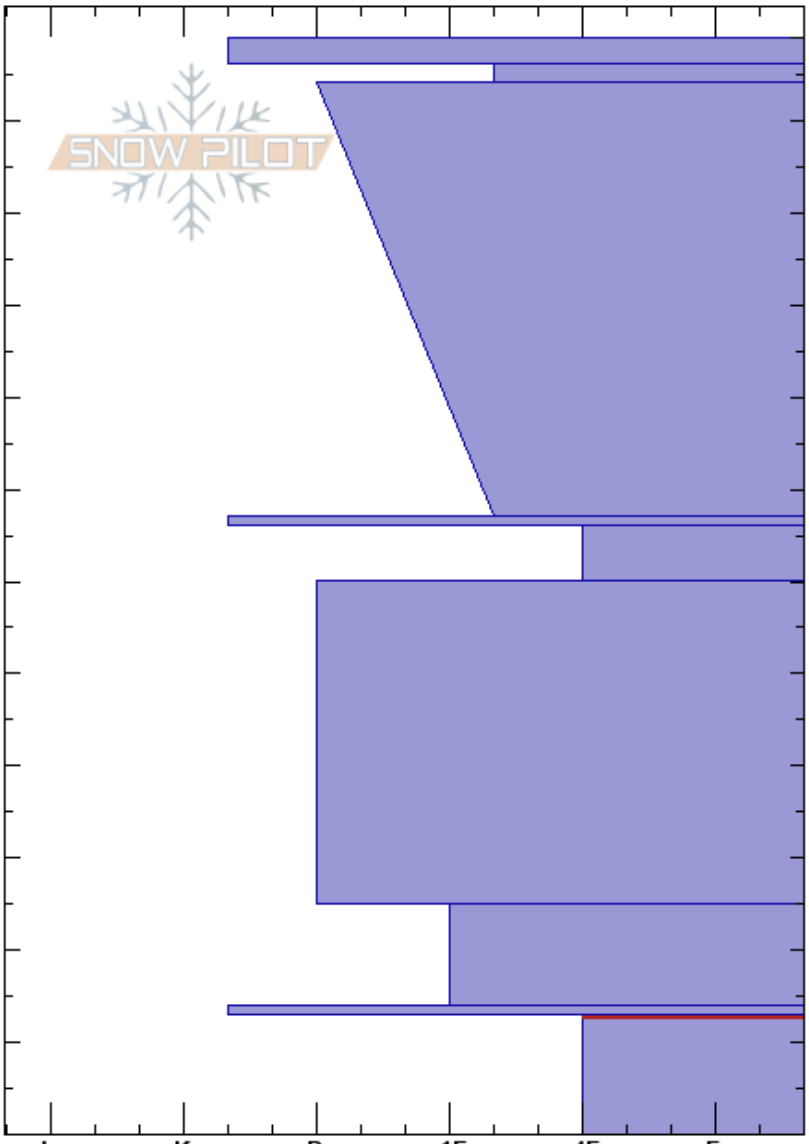

SN. Eagles Nest
 Remarkables Range
 New Zealand
 Elevation: 1980 m
 Aspect: SE
 Specifics:

Ryan Colley
 05/09/2024 - 11:30
 Co-ord: -45.04987N, 168.82706E
 Slope Angle: 37°
 Wind Loading:

Stability:
 Air Temperature: -3°C
 Sky Cover: CLR
 Precipitation: NO
 Wind:
 HS:119
 PF:3
 PS: 1
 Layer Notes:
 14-13cm: breaking down
 13-0cm: Problematic layer

Height (cm)	Crystal		Moisture	ρ kg/m ³	Stability tests & Layer comments
	Form	Size			
119	=				
110	☐				
90	•				
70	☉☉				
60	☐	1.5			
40	☐				
20	☐				
10	^ (☐)	3			14-13cm: breaking down ← CT14, SC @10cm
0					← ECTX