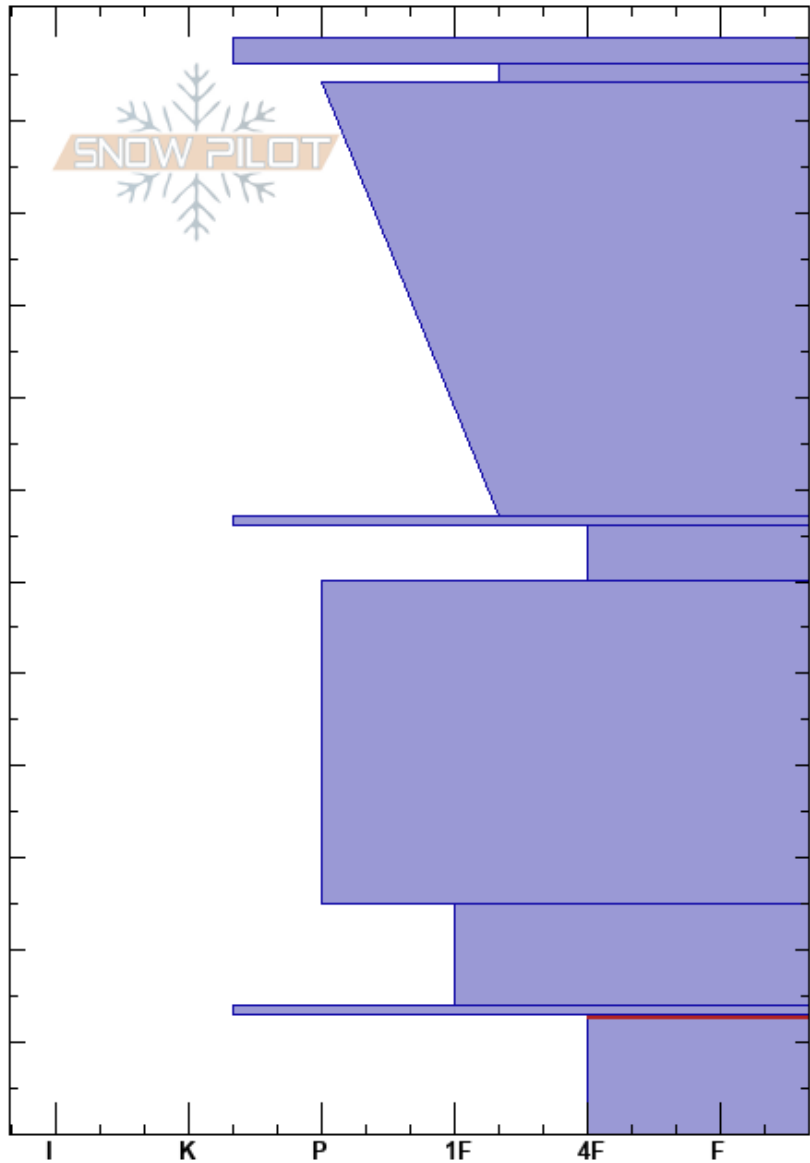

SN. Eagles Nest  
 Remarkables Range  
 New Zealand  
 Elevation: 1980 m  
 Aspect: SE  
 Specifics:

Ryan Colley  
 05/09/2024 - 11:30  
 Co-ord: -45.04987N, 168.82706E  
 Slope Angle: 37°  
 Wind Loading:

Stability:  
 Air Temperature: -3°C  
 Sky Cover: CLR  
 Precipitation: NO  
 Wind:  
 HS:119  
 PF:3  
 PS: 1  
 Layer Notes:  
 14-13cm: breaking down  
 13-0cm: Problematic layer

Height (m)	Crystal		$\rho$ kg/m <sup>3</sup>	Stability tests & Layer comments
	Form	Size		
119	=			
110	☐			
90	•			
70	⊙ ⊙			
60	☐	1.5		
40	☐			
20	☐			
10	^ (☐)	3		14-13cm: breaking down ← CT14, SC @10cm
0				← ECTX