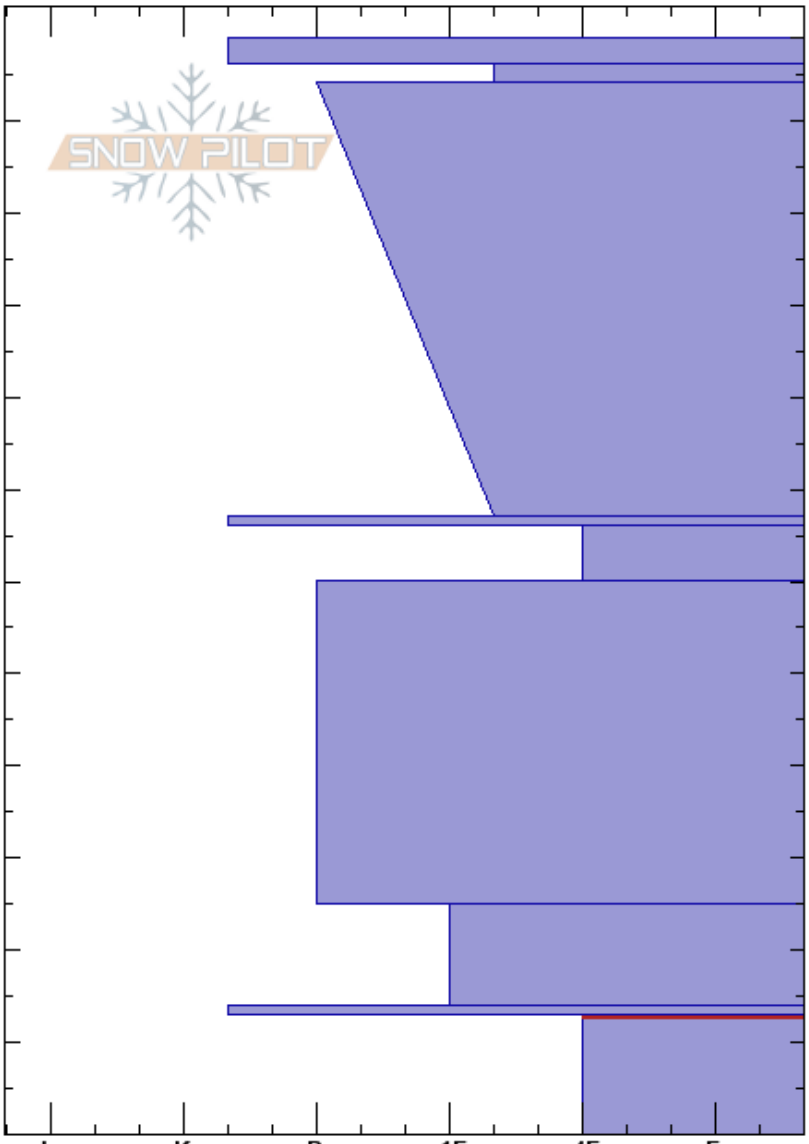

SN. Eagles Nest
 Remarkables Range
 New Zealand
 Elevation: 1980 m
 Aspect: SE
 Specifics:

Ryan Colley
 05/09/2024 - 11:30
 Co-ord: -45.04987N, 168.82706E
 Slope Angle: 37°
 Wind Loading:

Stability:
 Air Temperature: -3°C
 Sky Cover: CLR
 Precipitation: NO
 Wind:
 HS:119
 PF:3
 PS: 1
 Layer Notes:
 14-13cm: breaking down
 13-0cm: Problematic layer

Height (m)	Crystal		ρ kg/m ³	Stability tests & Layer comments
	Form	Size		
119	=			
110	☐			
90	•			
70	⊙ ⊙			
60	☐	1.5		
40	☐			
20	☐			
10	^ (☐)	3		14-13cm: breaking down ← CT14, SC @10cm
0				← ECTX