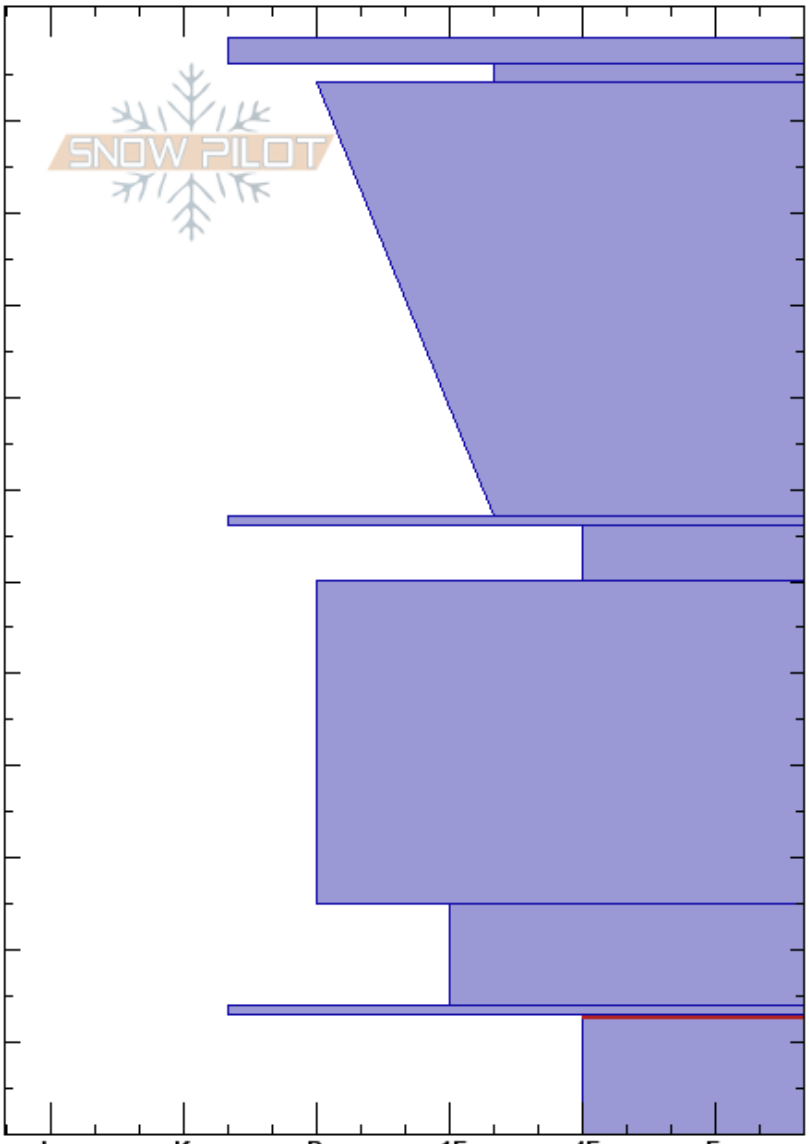

SN. Eagles Nest
 Remarkables Range
 New Zealand
Elevation: 1980 m
Aspect: SE
Specifics:

Ryan Colley
 05/09/2024 - 11:30
Co-ord: -45.04987N, 168.82706E
Slope Angle: 37°
Wind Loading:

Stability:
Air Temperature: -3°C
Sky Cover: CLR
Precipitation: NO
Wind:

HS:119
PF:3
PS: 1
 14-13cm: breaking down
 13-0cm: Problematic layer

Height (cm)	Crystal		Moisture	ρ kg/m ³	Stability tests & Layer comments
	Form	Size			
119	=				
110	☐				
90	•				
70	☉☉				
60	☐	1.5			
40	☐				
20	☐				
10	^ (☐)	3			14-13cm: breaking down ← CT14, SC @10cm
0					← ECTX