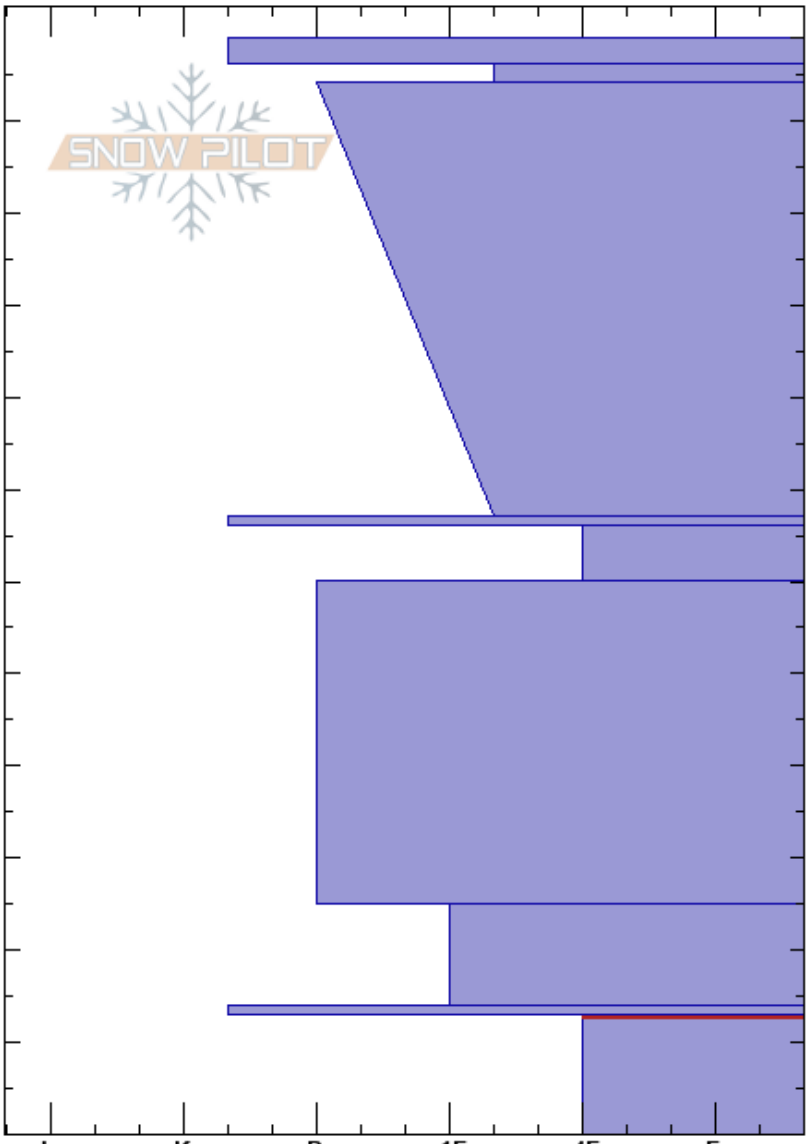

SN. Eagles Nest  
 Remarkables Range  
 New Zealand  
 Elevation: 1980 m  
 Aspect: SE  
 Specifics:

Ryan Colley  
 05/09/2024 - 11:30  
 Co-ord: -45.04987N, 168.82706E  
 Slope Angle: 37°  
 Wind Loading:

Stability:  
 Air Temperature: -3°C  
 Sky Cover: CLR  
 Precipitation: NO  
 Wind:  
 HS:119  
 PF:3  
 PS: 1  
 Layer Notes:  
 14-13cm: breaking down  
 13-0cm: Problematic layer

Height (cm)	Crystal		Moisture	$\rho$ kg/m <sup>3</sup>	Stability tests & Layer comments
	Form	Size			
119	=				
110	☐				
90	•				
70	☉☉				
60	☐	1.5			
40	☐				
20	☐				
10	^ (☐)	3			14-13cm: breaking down ← CT14, SC @10cm
0					← ECTX