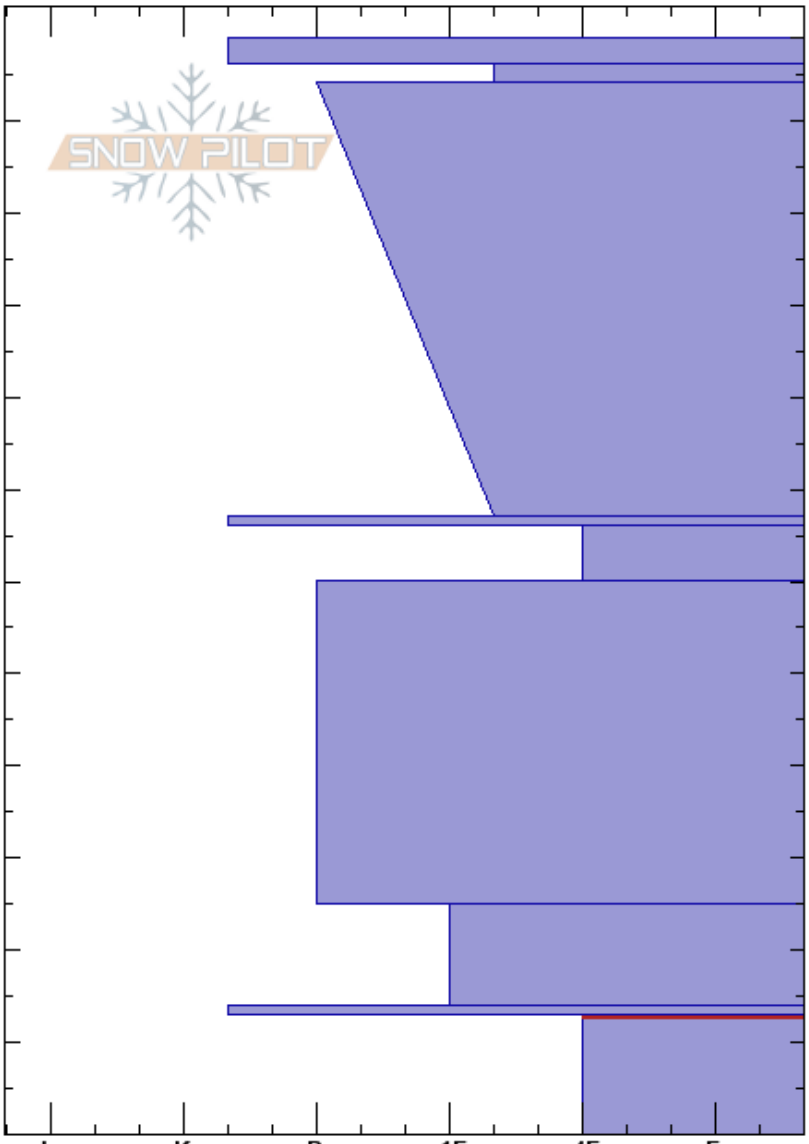

SN. Eagles Nest  
 Remarkables Range  
 New Zealand  
 Elevation: 1980 m  
 Aspect: SE  
 Specifics:

Ryan Colley  
 05/09/2024 - 11:30  
 Co-ord: -45.04987N, 168.82706E  
 Slope Angle: 37°  
 Wind Loading:

Stability:  
 Air Temperature: -3°C  
 Sky Cover: CLR  
 Precipitation: NO  
 Wind:  
 HS:119  
 PF:3  
 PS: 1  
 Layer Notes:  
 14-13cm: breaking down  
 13-0cm: Problematic layer

Height (cm)	Crystal		Moisture	$\rho$ kg/m <sup>3</sup>	Stability tests & Layer comments
	Form	Size			
119	=				
110	☐				
90	•				
70	☉☉				
65	☐	1.5			
40	☐				
20	☐				
10	^ (☐)	3			14-13cm: breaking down ← CT14, SC @10cm
0					← ECTX