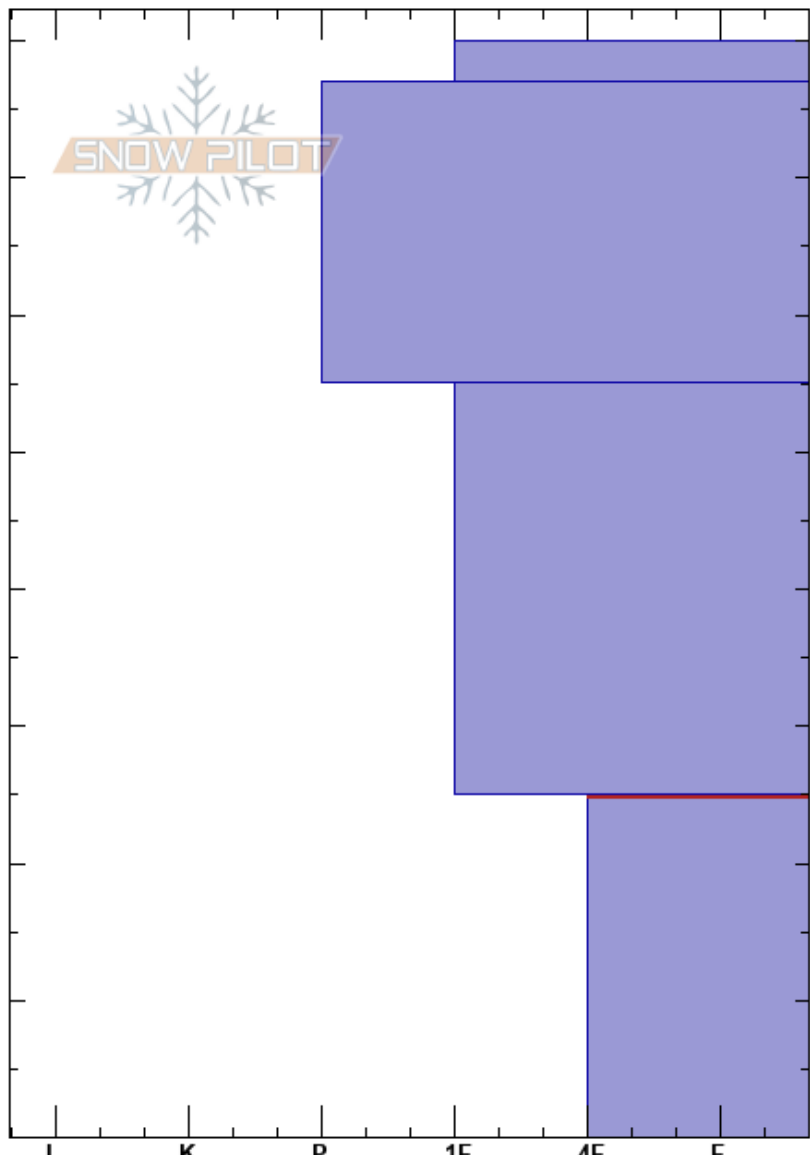

240901SphinxSaddle
 Craigieburn Range
 New Zealand
Elevation: 2000 m
Aspect: SW

Drew Layman
 01/09/2024 - 02:30
Co-ord: -43.18975S, 171.61264E
Slope Angle: 30°
Wind Loading:

Stability: Good **HS:**80
Air Temperature: 2°C
Sky Cover: FEW
Precipitation: NO
Wind: NW Light Breeze

Layer Notes:
 25-0cm: Problematic layer

Specifics: Pit dug in a Ski Area; Ski tracks on slope; We skied slope

Crystal Form	Crystal Size	Moisture	ρ kg/m ³	Stability tests & Layer comments
⊙⊙				
⊕		M		
⊕		M		
⊕		M		← CT13, SP @25cm ← ECTP30 @25cm
⊕		M		