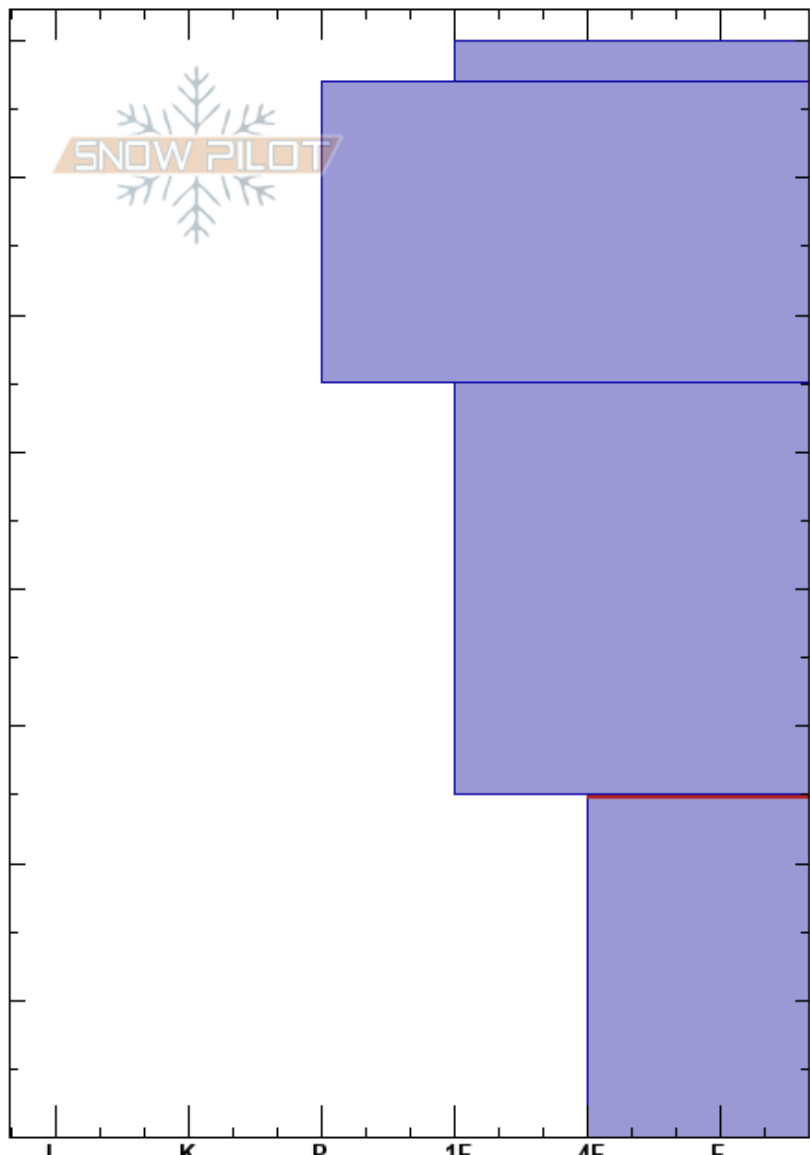

240901SphinxSaddle  
 Craigieburn Range  
 New Zealand  
**Elevation:** 2000 m  
**Aspect:** SW

Drew Layman  
 01/09/2024 - 02:30  
**Co-ord:** -43.18975S, 171.61264E  
**Slope Angle:** 30°  
**Wind Loading:**

**Stability:** Good **HS:**80  
**Air Temperature:** 2°C  
**Sky Cover:** FEW  
**Precipitation:** NO  
**Wind:** NW Light Breeze

**Layer Notes:**  
 25-0cm: Problematic layer

**Specifics:** Pit dug in a Ski Area; Ski tracks on slope; We skied slope

Crystal Form	Crystal Size	Moisture	$\rho$ kg/m <sup>3</sup>	Stability tests & Layer comments
⊙⊙				
⊕		M		
⊕		M		
⊕		M		
⊕		M		← CT13, SP @25cm ← ECTP30 @25cm

**Notes:**