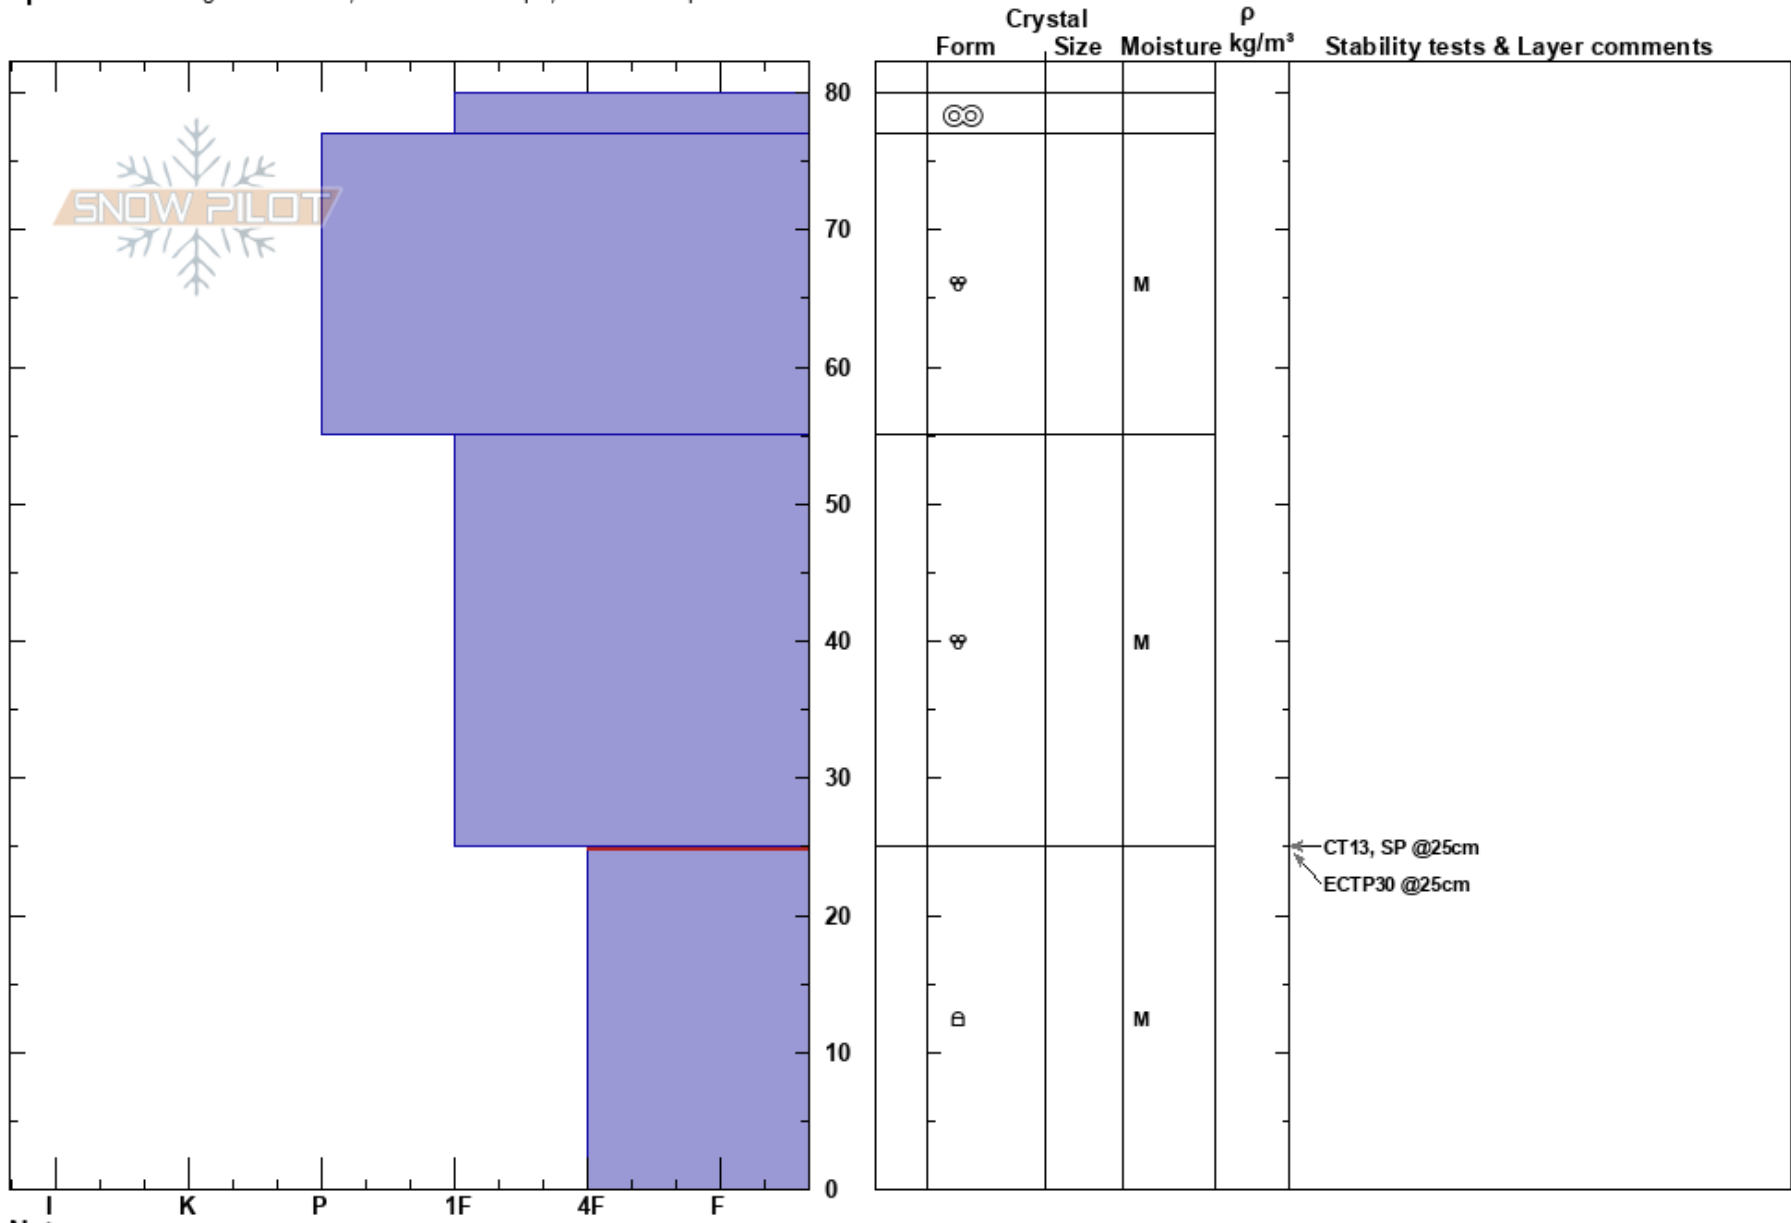

240901SphinxSaddle
 Craigieburn Range
 New Zealand
Elevation: 2000 m
Aspect: SW
Specifics: Pit dug in a Ski Area; Ski tracks on slope; We skied slope

Drew Layman
 01/09/2024 - 02:30
Co-ord: -43.18975S, 171.61264E
Slope Angle: 30°
Wind Loading:

Stability: Good **HS:**80
Air Temperature: 2°C
Sky Cover: FEW
Precipitation: NO
Wind: NW Light Breeze

Layer Notes:
 25-0cm: Problematic layer

Notes: