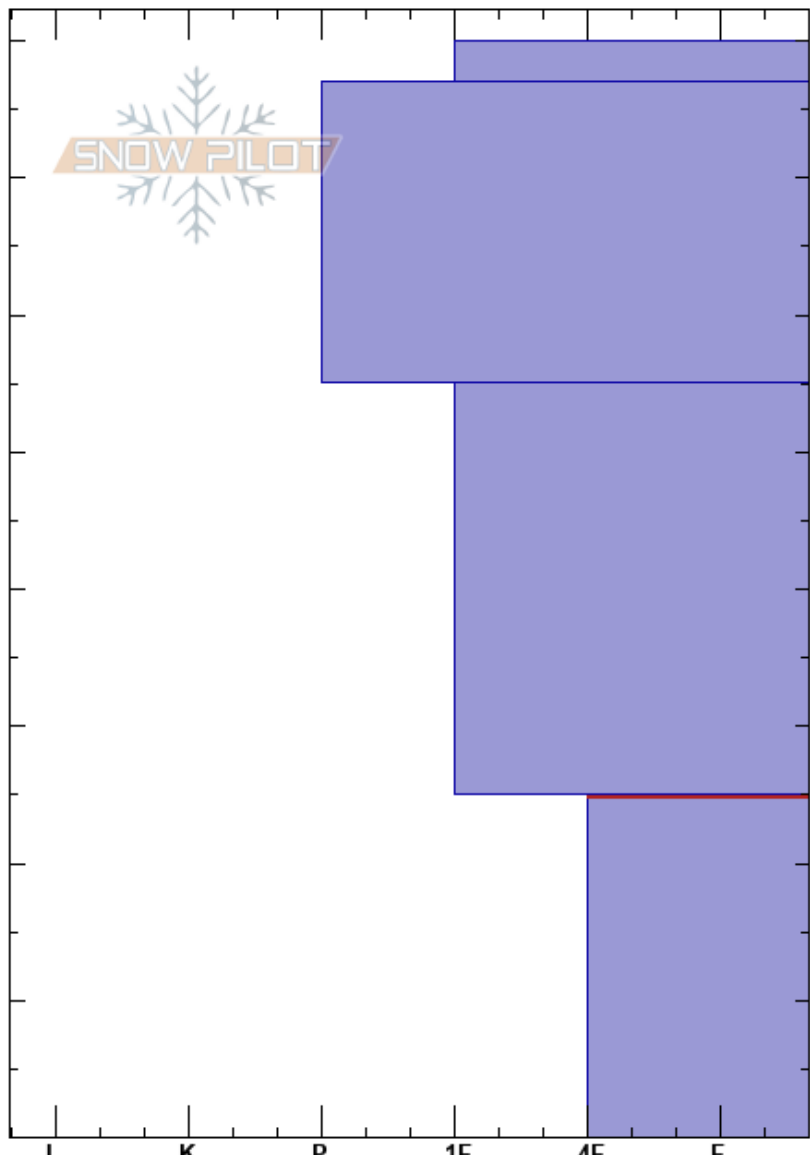

240901SphinxSaddle  
 Craigieburn Range  
 New Zealand  
**Elevation:** 2000 m  
**Aspect:** SW

Drew Layman  
 01/09/2024 - 02:30  
**Co-ord:** -43.18975S, 171.61264E  
**Slope Angle:** 30°  
**Wind Loading:**

**Stability:** Good **HS:**80  
**Air Temperature:** 2°C  
**Sky Cover:** FEW  
**Precipitation:** NO  
**Wind:** NW Light Breeze

**Layer Notes:**  
 25-0cm: Problematic layer

**Specifics:** Pit dug in a Ski Area; Ski tracks on slope; We skied slope

Crystal Form	Crystal Size	Moisture	$\rho$ kg/m <sup>3</sup>	Stability tests & Layer comments
⊙⊙				
⊕		M		
⊕		M		
⊕		M		
⊕		M		← CT13, SP @25cm ← ECTP30 @25cm

Notes: