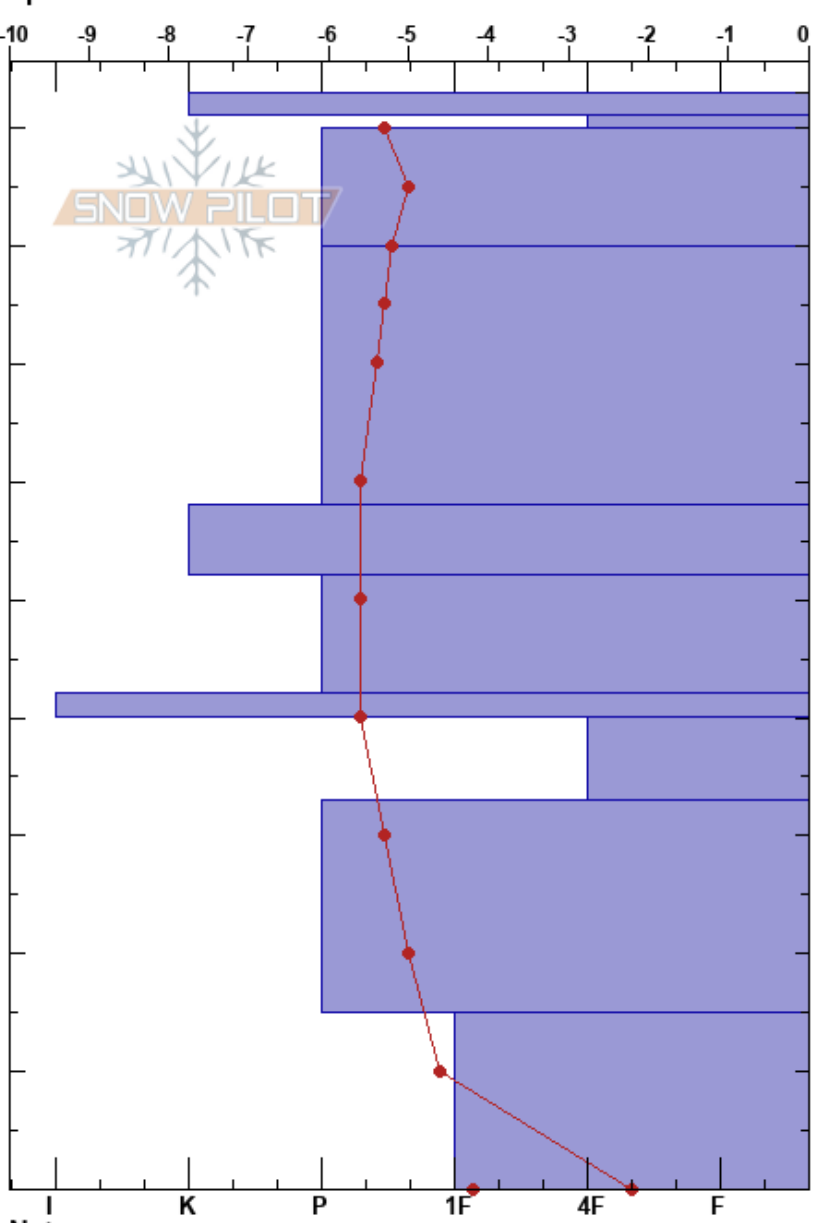

Nordfjellet 600
 Ringvassøya
 Norway
 Elevation: 610 m
 Aspect:
 Specifics:

Harvey Goodwin
 09/02/2018 - 10:00
 Co-ord: 69.83387N, 19.26598E
 Slope Angle:
 Wind Loading: no

Stability:
 Air Temperature: -0.6°C
 Sky Cover: FEW
 Precipitation: NO
 Wind: S Light Breeze

HS:93

Layer Notes:

Altitude (m)	Crystal		ρ kg/m ³	Stability tests & Layer comments
	Form	Size		
93				
90	☉☉		D	
	☉ (⊖)	1-0.5	D	
	☉	1-2	D	
80				
70	☉	0.3-0.5	D	
60				
	☉	0.5-2	D	
50				
	☉	0.3-0.5	D	
40	■		D	
	⊖ (☉)	0.5-1	D	
30				
	☉ (□)	0.5-1	D	
20				
10				
	□	0.5-2	D	