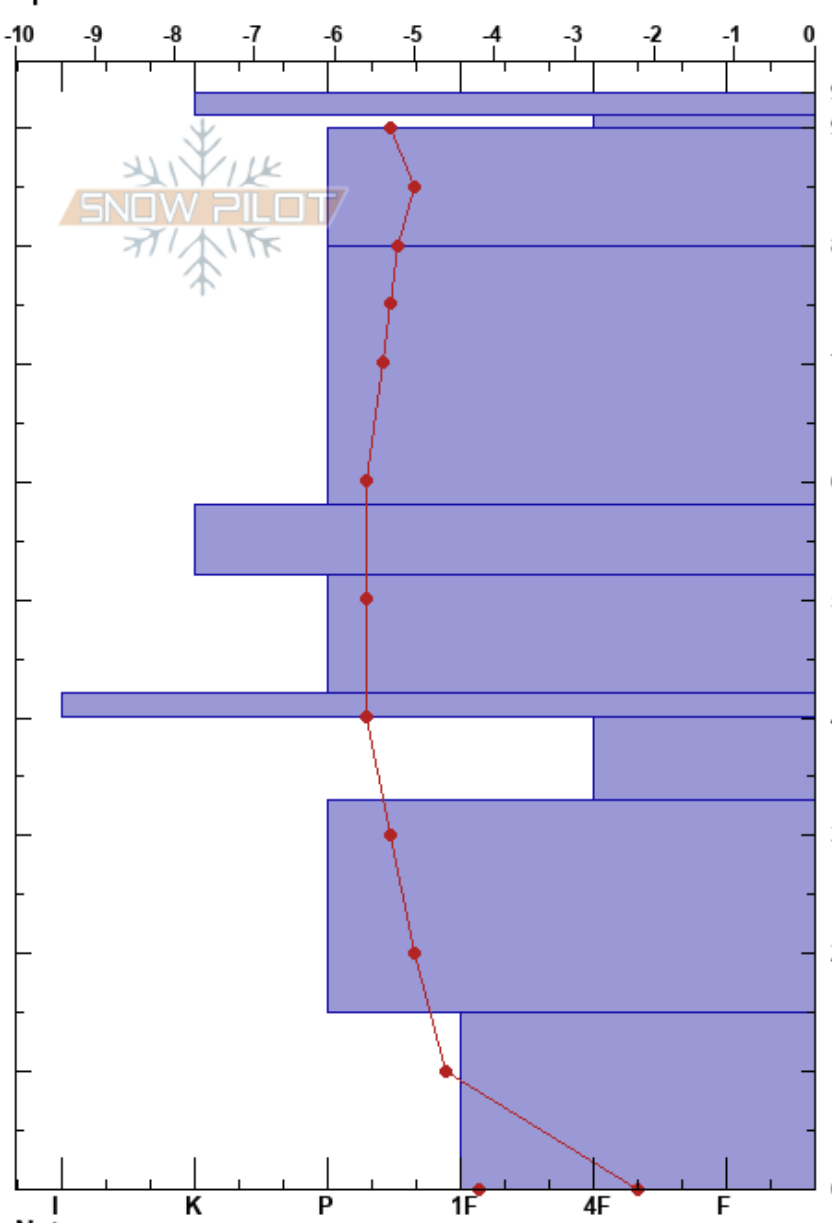

Nordfjellet 600
 Ringvassøya
 Norway
 Elevation: 610 m
 Aspect:
 Specifics:

Harvey Goodwin
 09/02/2018 - 10:00
 Co-ord: 69.83387N, 19.26598E
 Slope Angle:
 Wind Loading: no

Stability:
 Air Temperature: -0.6°C
 Sky Cover: FEW
 Precipitation: NO
 Wind: S Light Breeze

HS:93 Layer Notes:

Altitude (m)	Crystal		ρ kg/m ³	Stability tests & Layer comments
	Form	Size		
93				
90	☉☉		D	
	☉ (⊖)	1-0.5	D	
80	☉	1-2	D	
70	☉	0.3-0.5	D	
60	☉	0.5-2	D	
50	☉	0.3-0.5	D	
40	■		D	
	⊖ (☉)	0.5-1	D	
30	☉ (□)	0.5-1	D	
20				
10	□	0.5-2	D	
0				