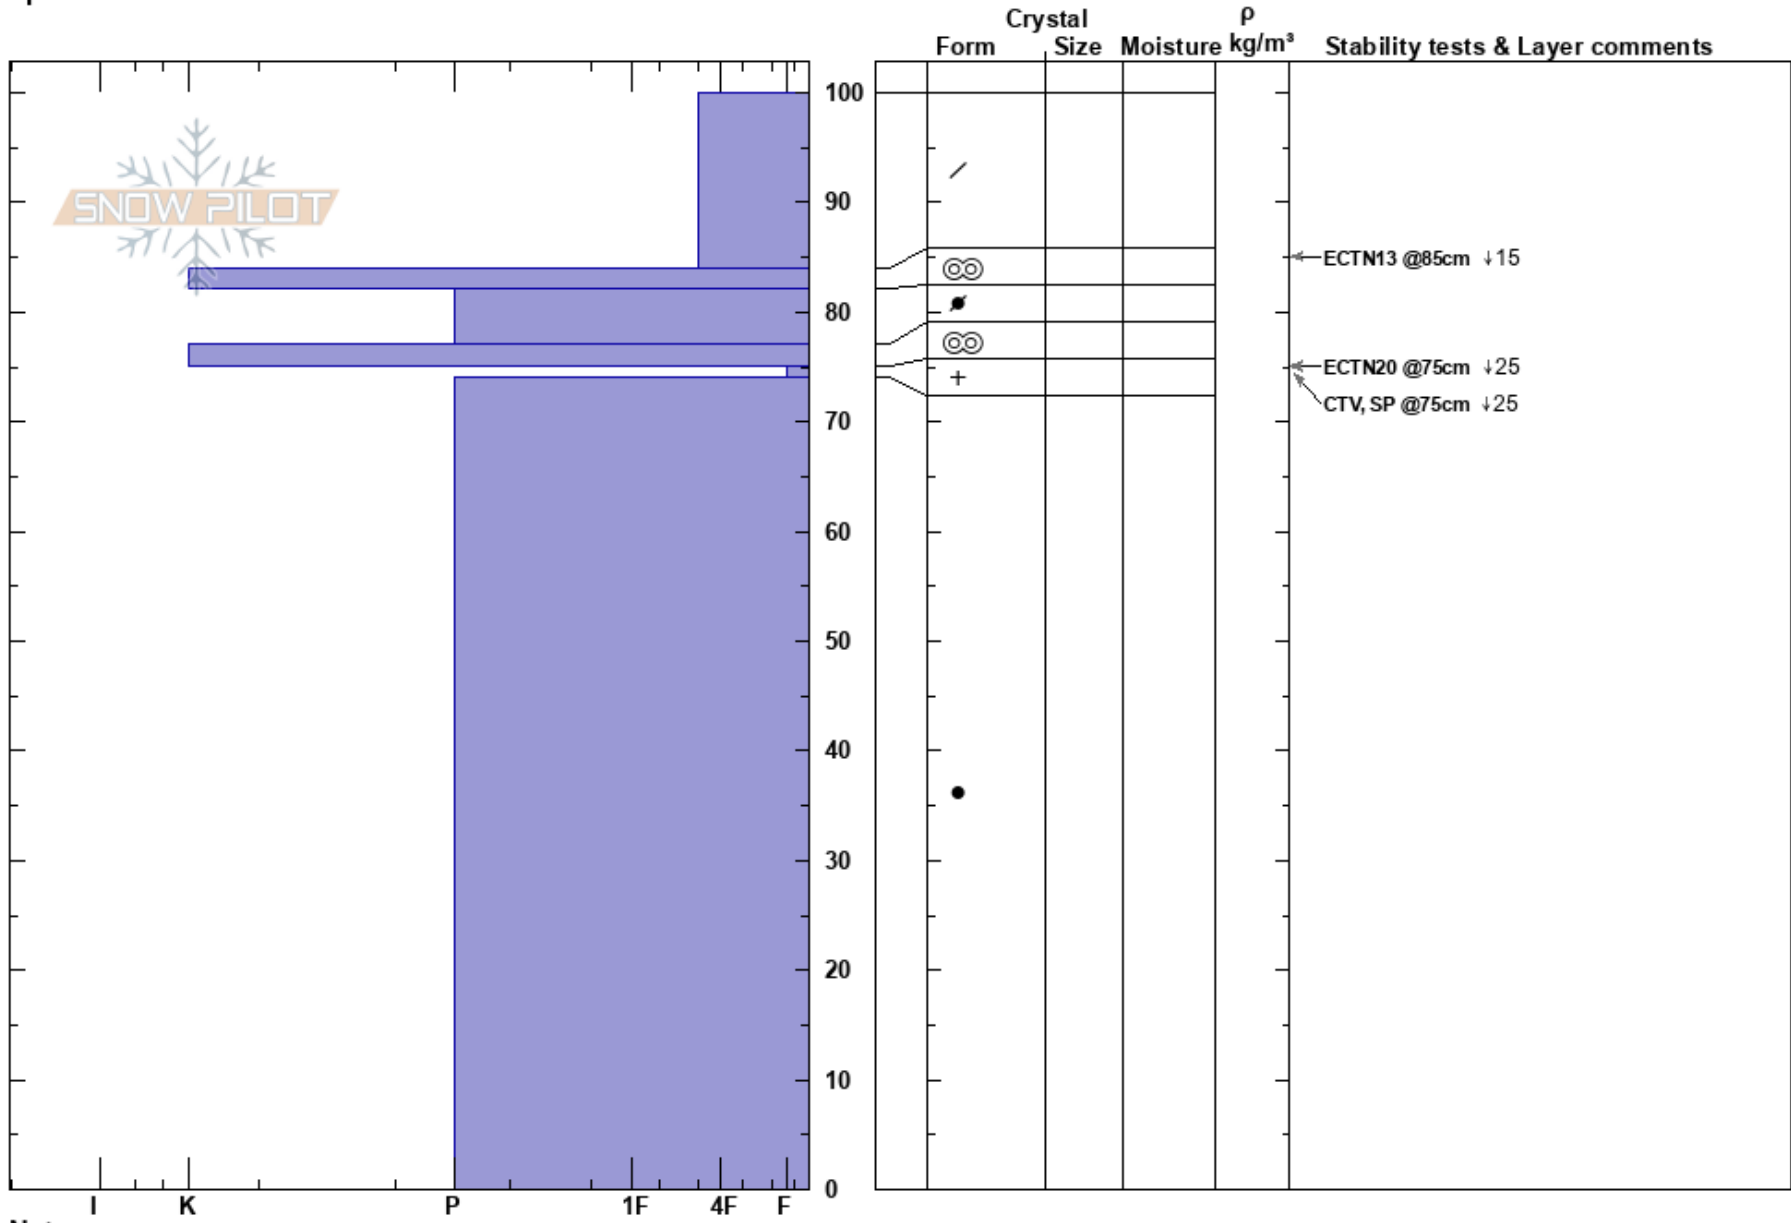

Powder Hound  
 Towers  
 New Zealand  
**Elevation:** 1890 m  
**Aspect:** S  
**Specifics:**

Janina Kuzma  
 31/08/2024 - 11:15  
**Co-ord:**  
**Slope Angle:** 24°  
**Wind Loading:** yes

**Stability:**  
**Air Temperature:**  
**Sky Cover:** FEW  
**Precipitation:** NO  
**Wind:** NW Moderate

**HS:**100  
**PF:**25 77-75cm:Problematic layer

**Layer Notes:**

**Notes:** Test notes - Total height of snowpack of pit location was 170cm