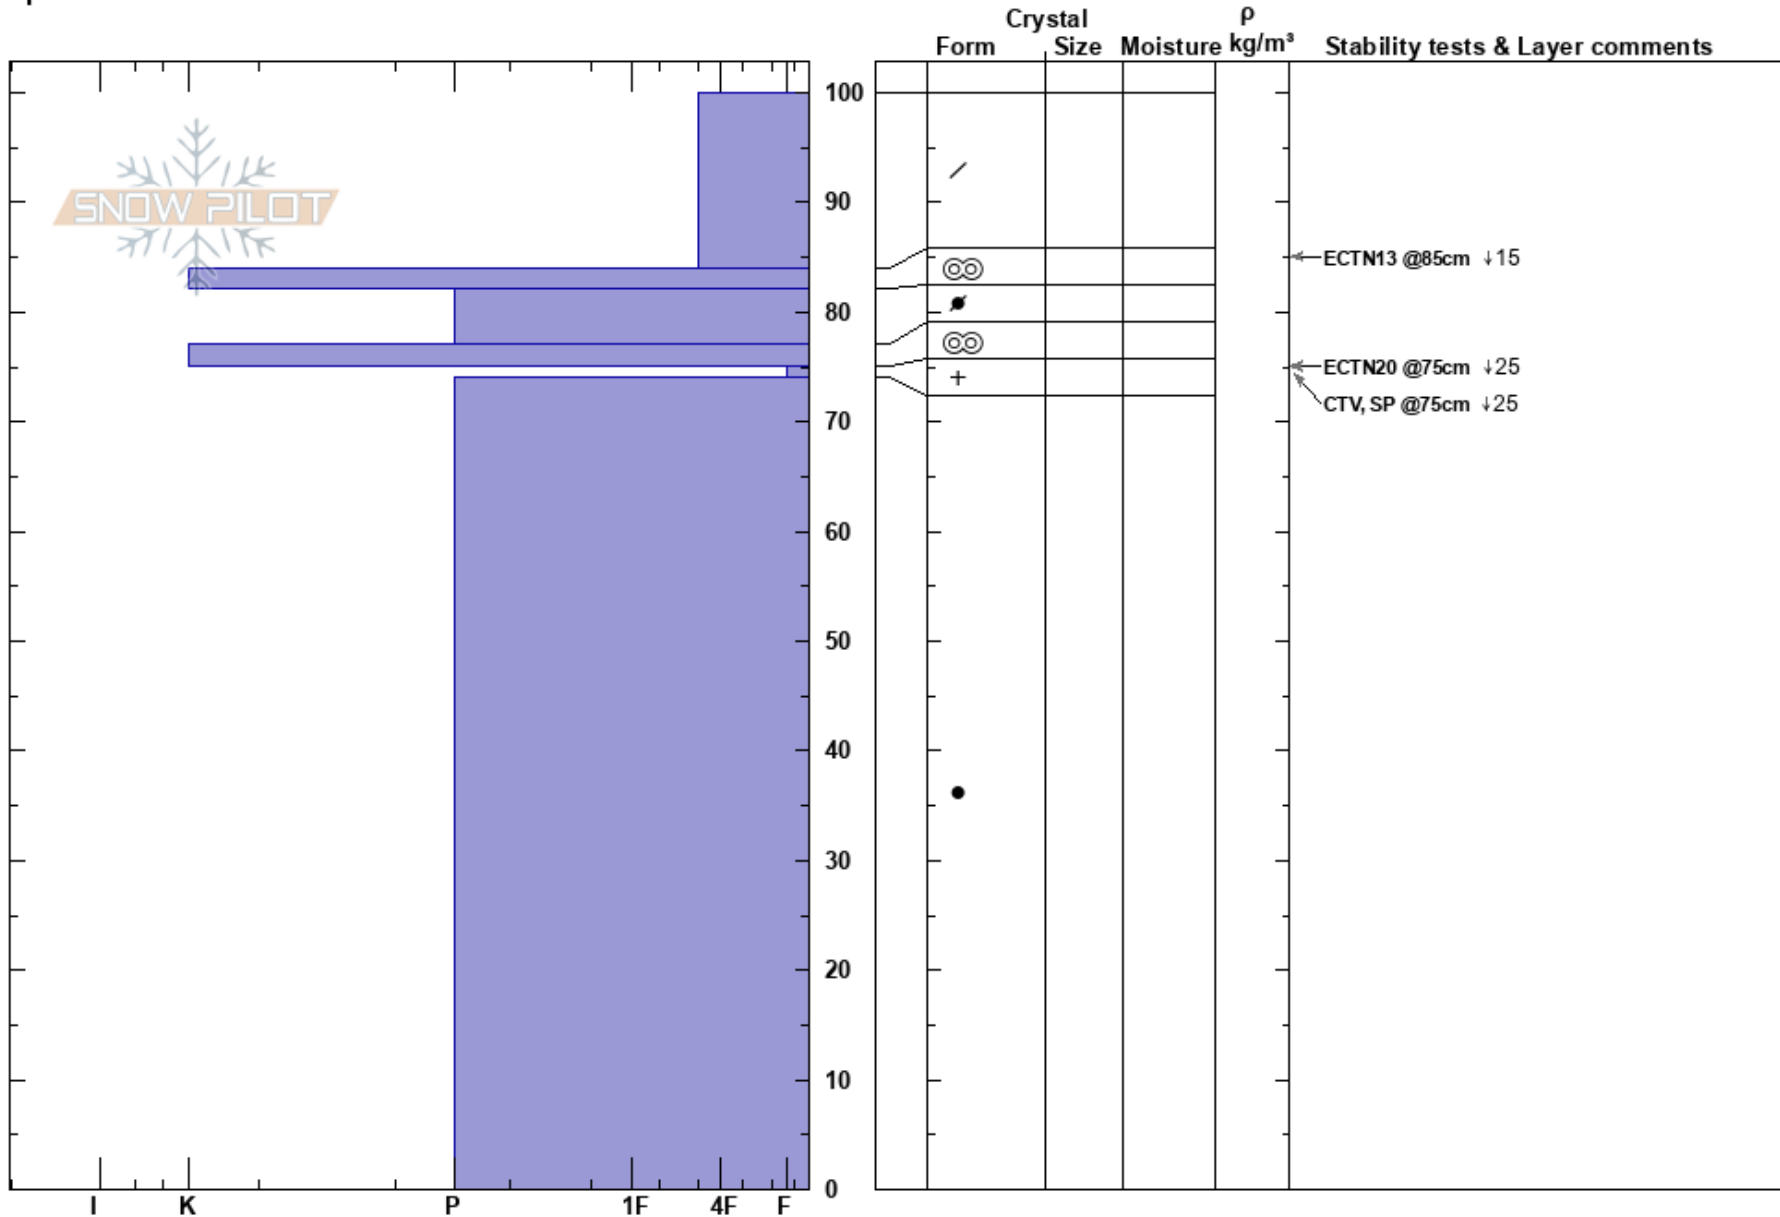

Powder Hound
 Towers
 New Zealand
Elevation: 1890 m
Aspect: S
Specifics:

Janina Kuzma
 31/08/2024 - 11:15
Co-ord:
Slope Angle: 24°
Wind Loading: yes

Stability:
Air Temperature:
Sky Cover: FEW
Precipitation: NO
Wind: NW Moderate

HS:100
PF:25 77-75cm:Problematic layer

Notes: Test notes - Total height of snowpack of pit location was 170cm