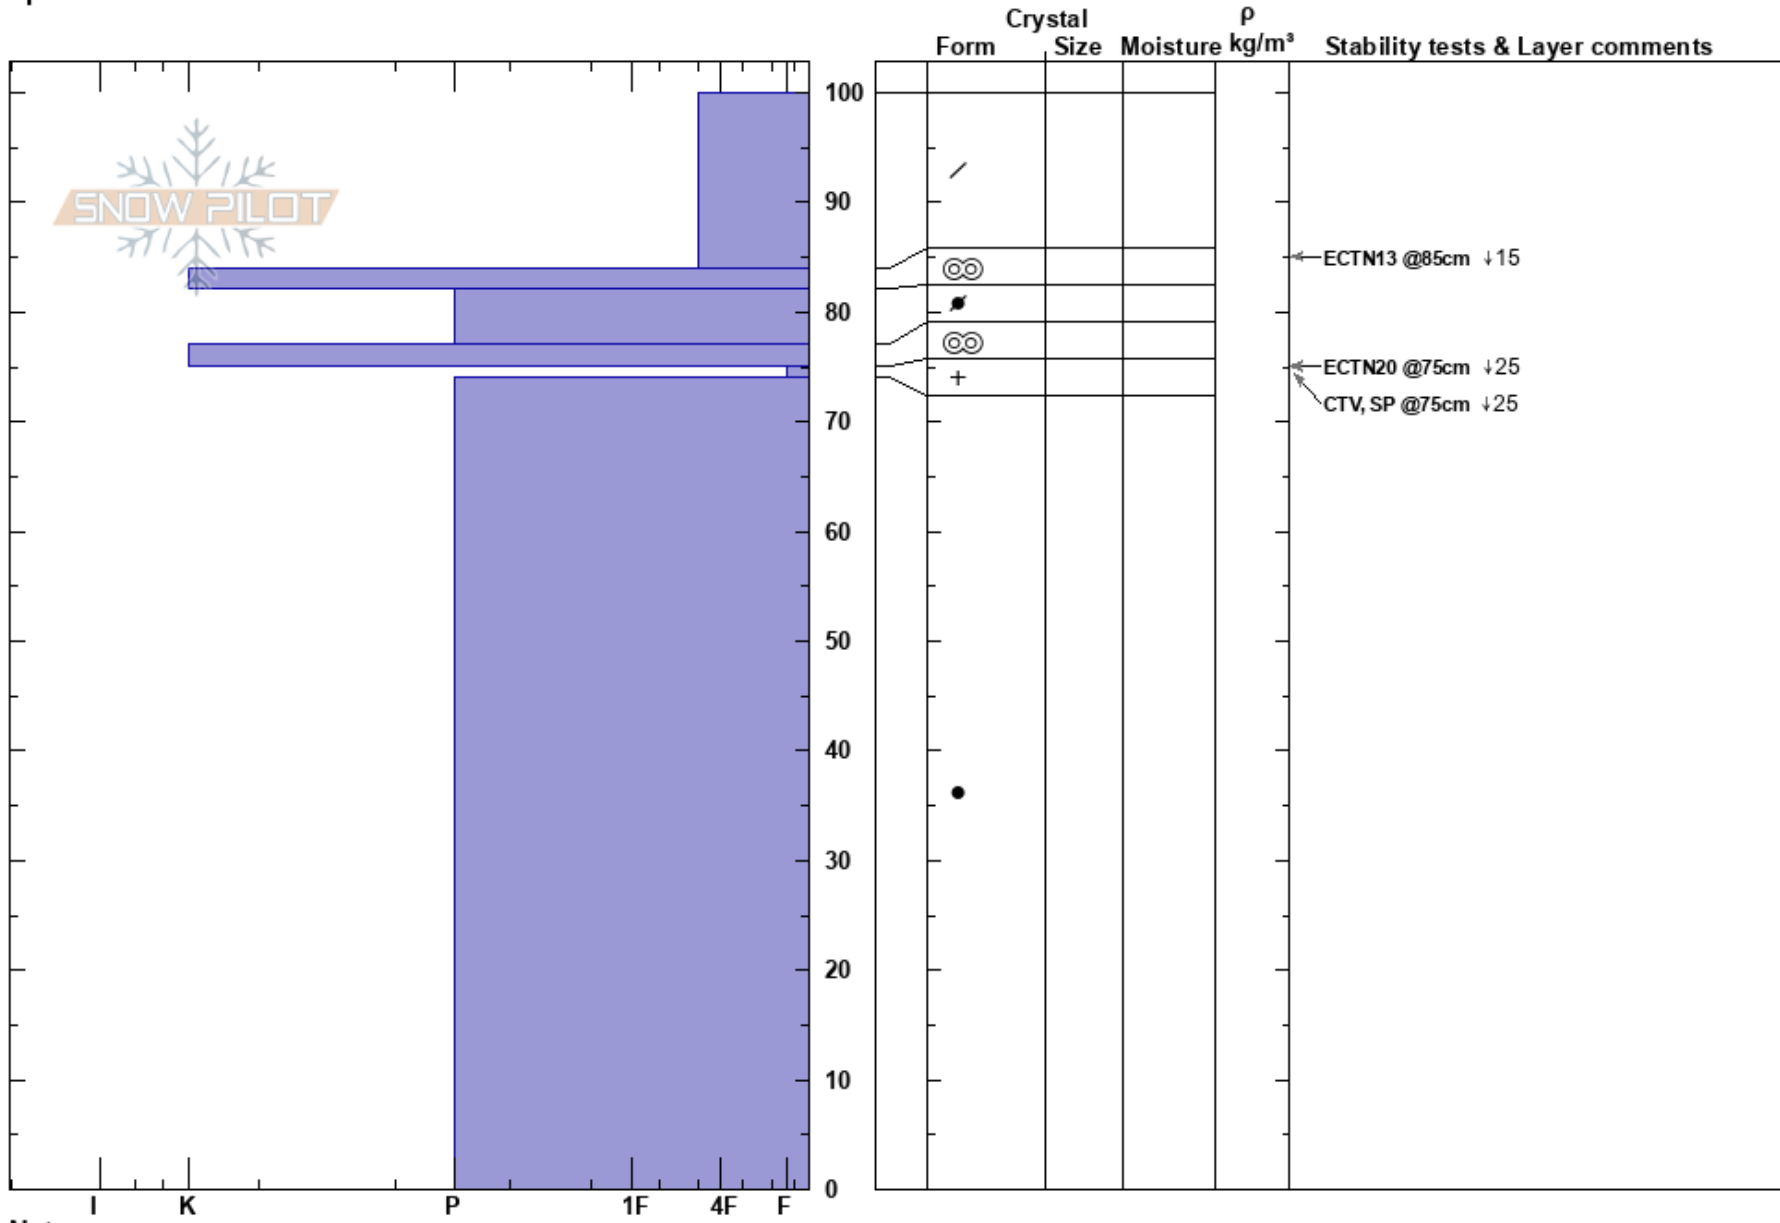

Powder Hound
 Towers
 New Zealand
Elevation: 1890 m
Aspect: S
Specifics:

Janina Kuzma
 31/08/2024 - 11:15
Co-ord:
Slope Angle: 24°
Wind Loading: yes

Stability:
Air Temperature:
Sky Cover: FEW
Precipitation: NO
Wind: NW Moderate

HS:100
PF:25 77-75cm:Problematic layer

Layer Notes:

Notes: Test notes - Total height of snowpack of pit location was 170cm